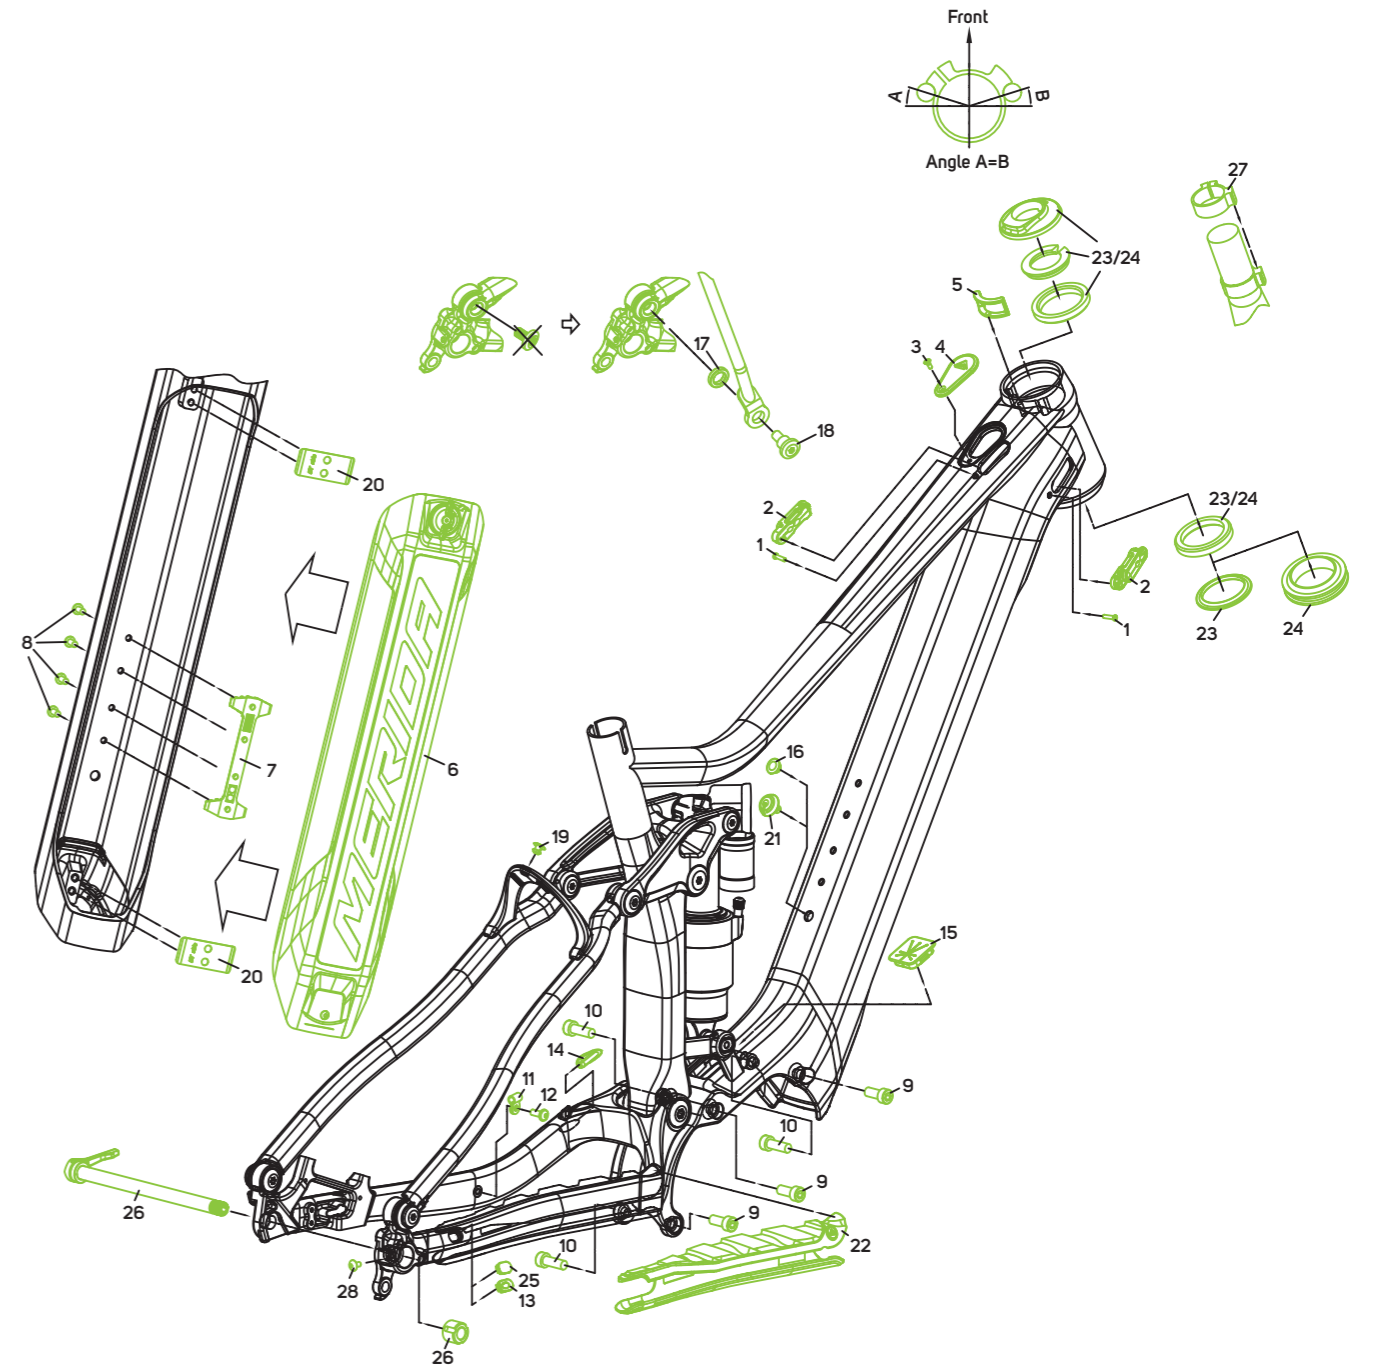

S U S P E N S I O N H A R D W A R E

No.	Item No.	Item	Detail information	Pieces	Torque Nm
1	A2294000016	WASHER	OD19mm ID15.1mm H3mm	2	
2	A2221000043	BEARING	3802V-2RS OD24mm ID15mm W7mm	2	
3	A2300000263	BOLT	M10x1 OD15mm L64mm	1	
4	A2300000264	SCREW	M10x1 L20mm	1	16-18
5	A2300000364	SCREW	M6x1 L13.5mm	1	10-12
6	A2300000356	BOLT	M6x1 OD10mm L51.5mm	1	
7	A2035000014	LINK		1	
8	A2221000034	BEARING	6800V-2RS OD19mm ID10mm W5mm	2	
9	A2300000235	CREW	M10x1 L15mm	2	14-16
10	A2294000093	WASHER	OD15mm ID10.1mm H3mm	2	
11	A2221000035	BEARING	6801V-2RS OD21mm ID12mm W5mm	2	
12	A2300000266	SCREW	M8x0.75 L16mm	1	12-14
13	A2300000265	BOLT	M8x0.75 OD12mm L68mm	1	
14	A2294000023	WASHER	OD15mm ID12mm H3mm	2	
15	A2294000099	WASHER	OD17.5mm ID12.1mm H2mm	4	
16	A2221000039	BEARING	12214V-2RS OD21mm ID12mm W4mm	8	
17	A2300000433	BOLT	M8x0.75 OD12mm	4	
18	A2300000434	SCREW	M8x0.75 L14mm	4	12-14
20	A2311000067	RD-HANGER	DH-057	1	
21	A2300000185	SCREW	M3x0.5 L20.5mm	2	2-4

S H O C K I N T E R F A C E

SHOCK	
LENGTHxSTROKE (MM)	205x57.5
REAR TRIANGLE EYELET	
PIN WIDTH (MM)	TRUNNION
FRONT TRIANGLE EYELET	
PIN WIDTH (MM)	40
PIN ID (MM)	10
COILSHOCK READY	
	--
RECOMMENDED SAG	
	30%