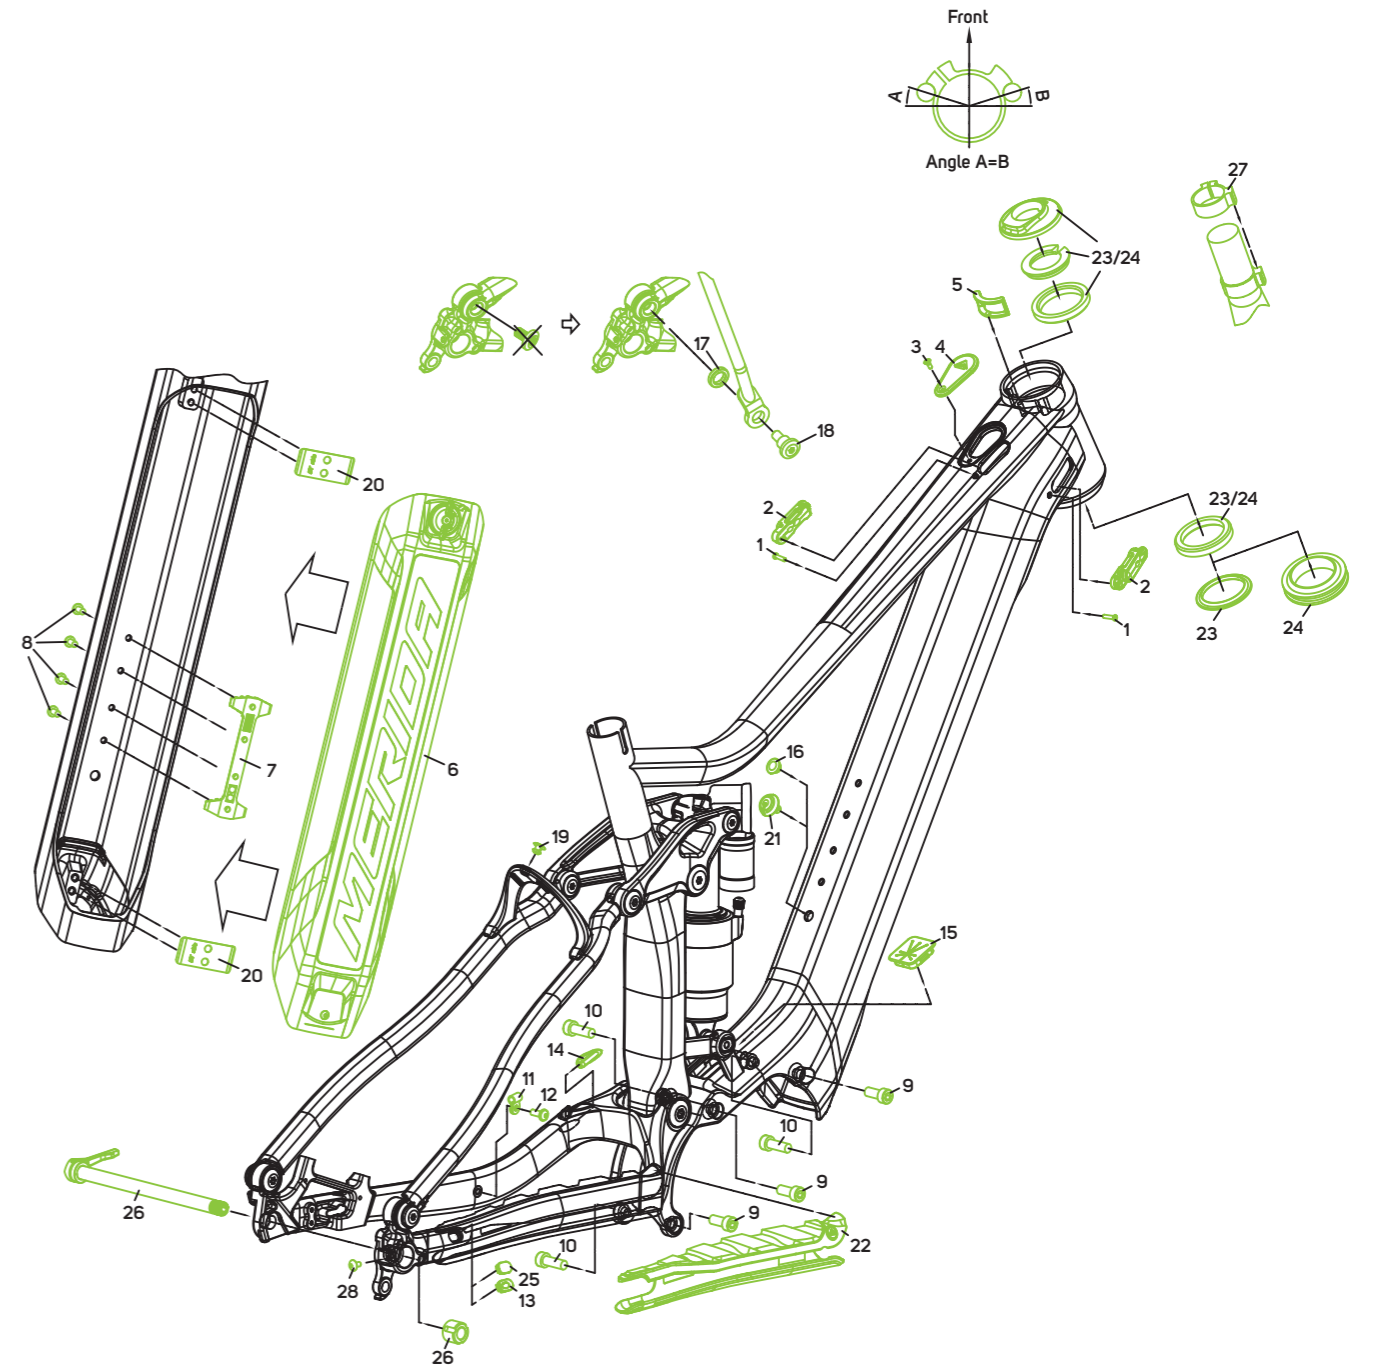

S U S P E N S I O N H A R D W A R E

No.	Item No.	Item	Detail information	Pieces	Torque Nm
1	A2294000016	WASHER	OD19mm ID15.1mm H3mm	2	
2	A2221000043	BEARING	3802V-2RS OD24mm ID15mm W7mm	2	
3	A2300000263	BOLT	M10x1 OD15mm L64mm	1	
4	A2300000264	SCREW	M10x1 L20mm	1	16-18
5	A2300000364	SCREW	M6x1 L13.5mm	1	10-12
6	A2300000356	BOLT	M6x1 OD10mm L51.5mm	1	
7	A2035000014	LINK		1	
8	A2221000034	BEARING	6800V-2RS OD19mm ID10mm W5mm	2	
9	A2300000235	CREW	M10x1 L15mm	2	14-16
10	A2294000093	WASHER	OD15mm ID10.1mm H3mm	2	
11	A2221000035	BEARING	6801V-2RS OD21mm ID12mm W5mm	2	
12	A2300000266	SCREW	M8x0.75 L16mm	1	12-14
13	A2300000265	BOLT	M8x0.75 OD12mm L68mm	1	
14	A2294000023	WASHER	OD15mm ID12mm H3mm	2	
15	A2294000099	WASHER	OD17.5mm ID12.1mm H2mm	4	
16	A2221000039	BEARING	12214V-2RS OD21mm ID12mm W4mm	8	
17	A2300000433	BOLT	M8x0.75 OD12mm	4	
18	A2300000434	SCREW	M8x0.75 L14mm	4	12-14
20	A2311000067	RD-HANGER	DH-057	1	
21	A2300000185	SCREW	M3x0.5 L20.5mm	2	2-4

S H O C K I N T E R F A C E

SHOCK	
LENGTHxSTROKE (MM)	205x65
REAR TRIANGLE EYELET	
PIN WIDTH (MM)	TRUNNION
FRONT TRIANGLE EYELET	
PIN WIDTH (MM)	40
PIN ID (MM)	10
COILSHOCK READY	
	--
RECOMMENDED SAG	
	30-35%