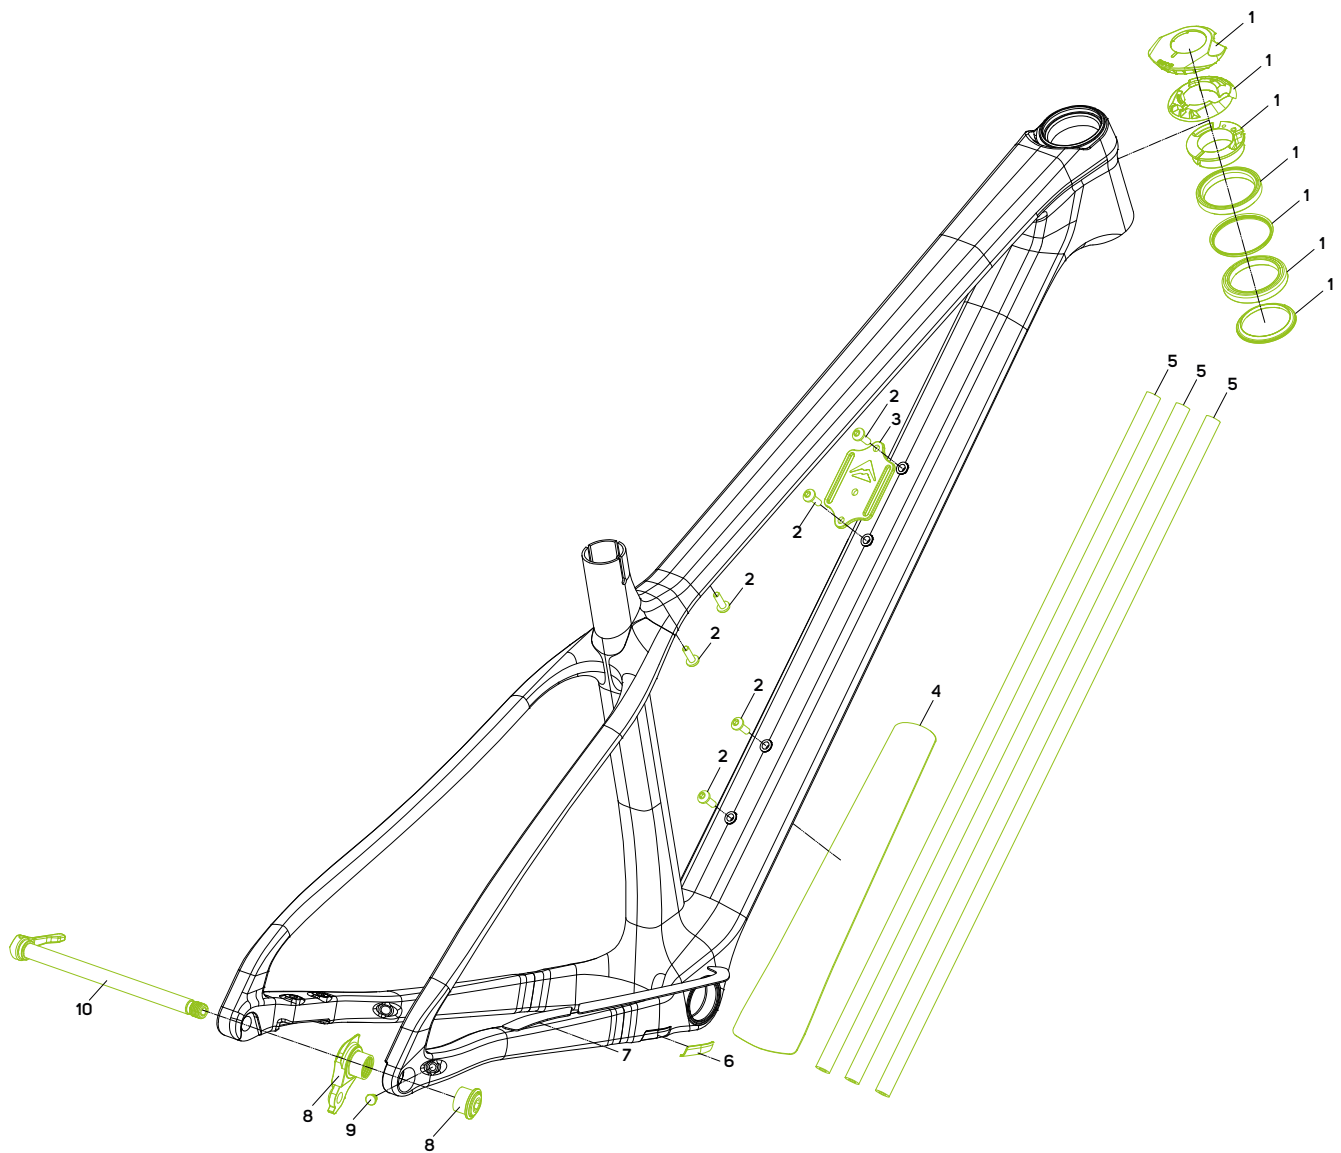

# BIG.NINE CF III

No.	Item No.	Item	Detail information	Pieces	Torque Nm
1	A2191000227	HEAD SET	Acros AIX-585	1	
2	A2298000071	SCREW	M5x0.8 L15mm	6	3-5
3	A2161000227	MOUNT	for tube/accessoires	1	
4	A2359000144	PROTECTOR	for down tube	1	
5	A2029000037	TUBE	foam; ID6mm L450mm	3	
6	A2322000050	PROTECTOR	for chain stay against chain slap	1	
7	A2359000096	PROTECTOR	for chain stay	1	
8	A2311000102	RD-HANGER	UDH	1	
9	A2143000130	BLIND PLUG	for wireless RD	1	
10	A2002000135	THRU AXLE	EXPERT TR; L=178.5mm M12x1 TL=13.5mm	1	