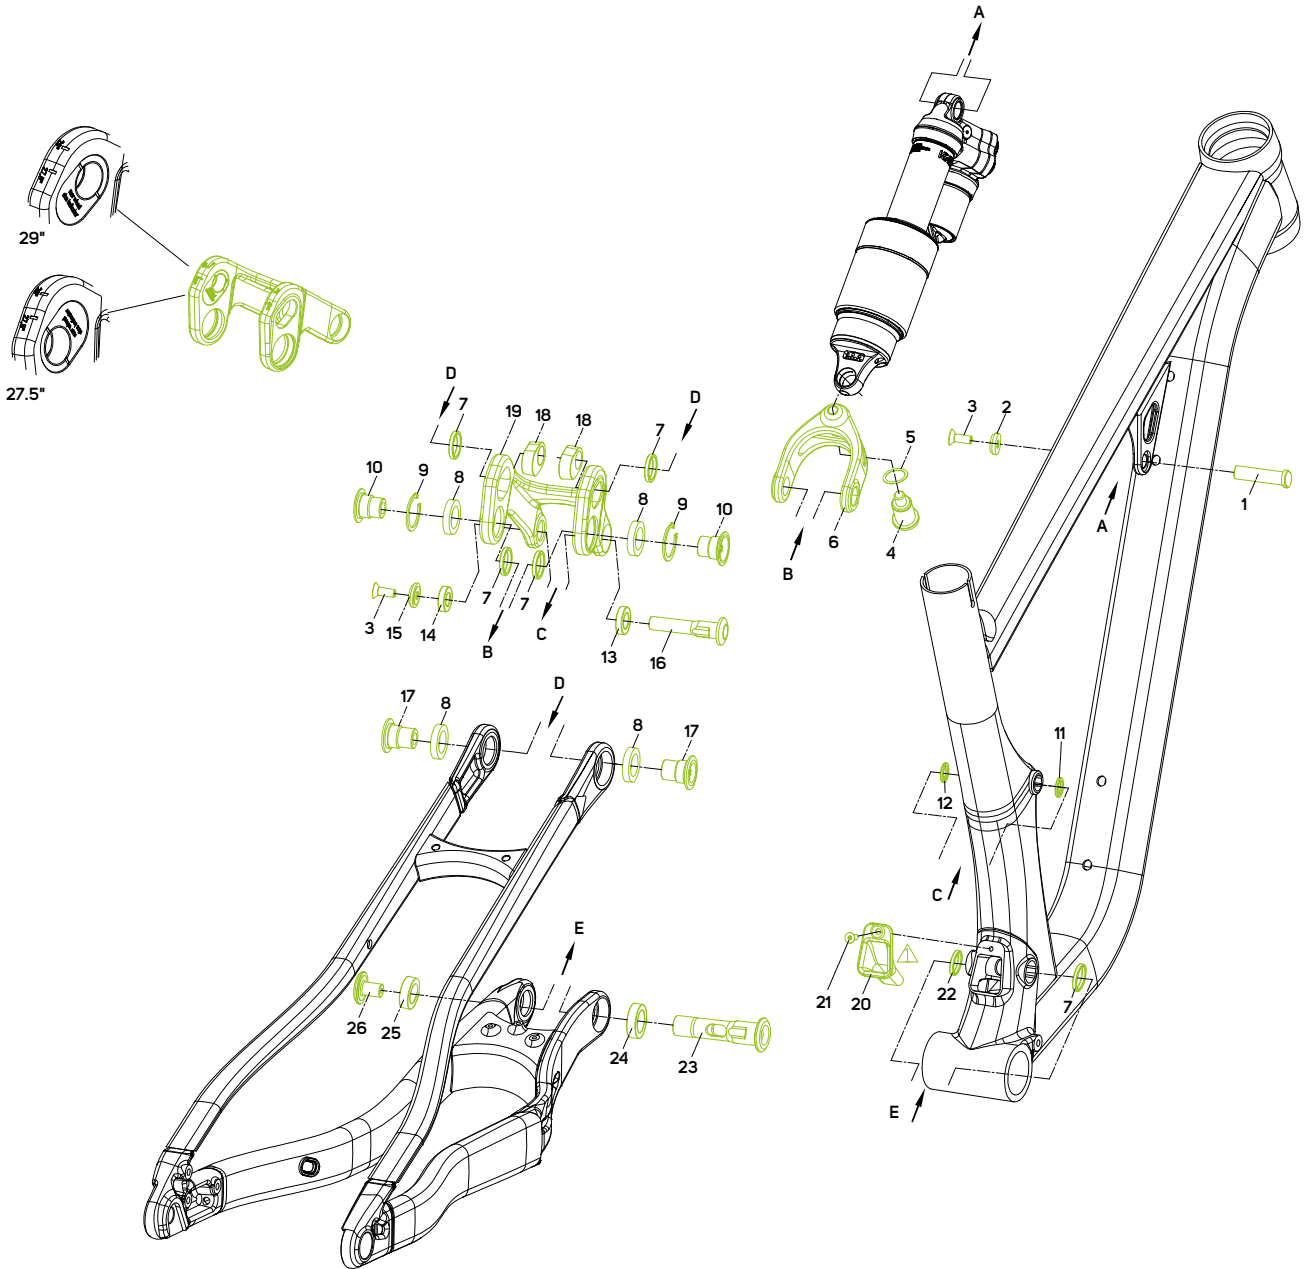

ONE-SIXTY FR LITE III ONE-SIXTY LITE III ONE-FORTY LITE III

SUSPENSION HARDWARE

No.	Item No.	Item	Detail information	Pieces	Torque Nm	No.	Item No.	Item	Detail information	Pieces	Torque Nm
1	A2300000625	BOLT	M6x1 OD10mm L39mm	1		15	A2294000197	WASHER	for M6 sunkenhead screw OD18.5mm	1	
2	A2294000196	WASHER	for M6 sunkenhead screw OD16mm	1		16	A2300000475	BOLT	M6x1 OD10/12mm L55mm	1	8-10
3	A2298000113	SCREW	M6x1 L16mm	2	8-10	17	A2300000683	SCREW	M15x1 L18.5mm	2	23-25
4	A2300000608	SCREW	M8x1	1	11-12	18	A2302000082	NUT	M15x1 flipchip	2	
5	A2292000102	WASHER	OD19mm ID15mm H0,3mm	1		19	A2031000093	LINK		1	
6	A2036000032	MOUNT	for shock without bushing	1		20	A2258000239	CABLE GUIDE		1	
7	A2294000102	WASHER	OD21mm ID17.1mm H3mm	5		21	A2300000151	SCREW	M4x0.7 L12mm	1	3-5
8	A2221000058	BEARING	6803V-2RS OD26mm ID17mm W5mm	4		22	A2294000016	WASHER	OD19mm ID15.1mm H3mm	1	
9	A2294000182	LOCK RING	for bearing	2		23	A2300000598	BOLT	M6x1 OD15/17mm L55mm	1	8-10
10	A2300000684	SCREW	M15x1 L16mm	2	23-25	24	A2221000040	BEARING	172607V-2RS OD26mm ID17mm W7mm	1	
11	A2294000105	WASHER	OD17mm ID12.1mm H2mm	1		25	A2221000043	BEARING	3802V-2RS OD24mm ID15mm W7mm	1	
12	A2294000205	WASHER	OD15.5mm ID10.1mm H2mm	1		26	A2300000609	SCREW	M10x1 L15mm	1	15-17
13	A2221000035	BEARING	6801V-2RS OD21mm ID12mm W5mm	1		27	A2311000102	RD-HANGER	UDH	1	
14	A2221000034	BEARING	6800V-2RS OD19mm ID10mm W5mm	1							