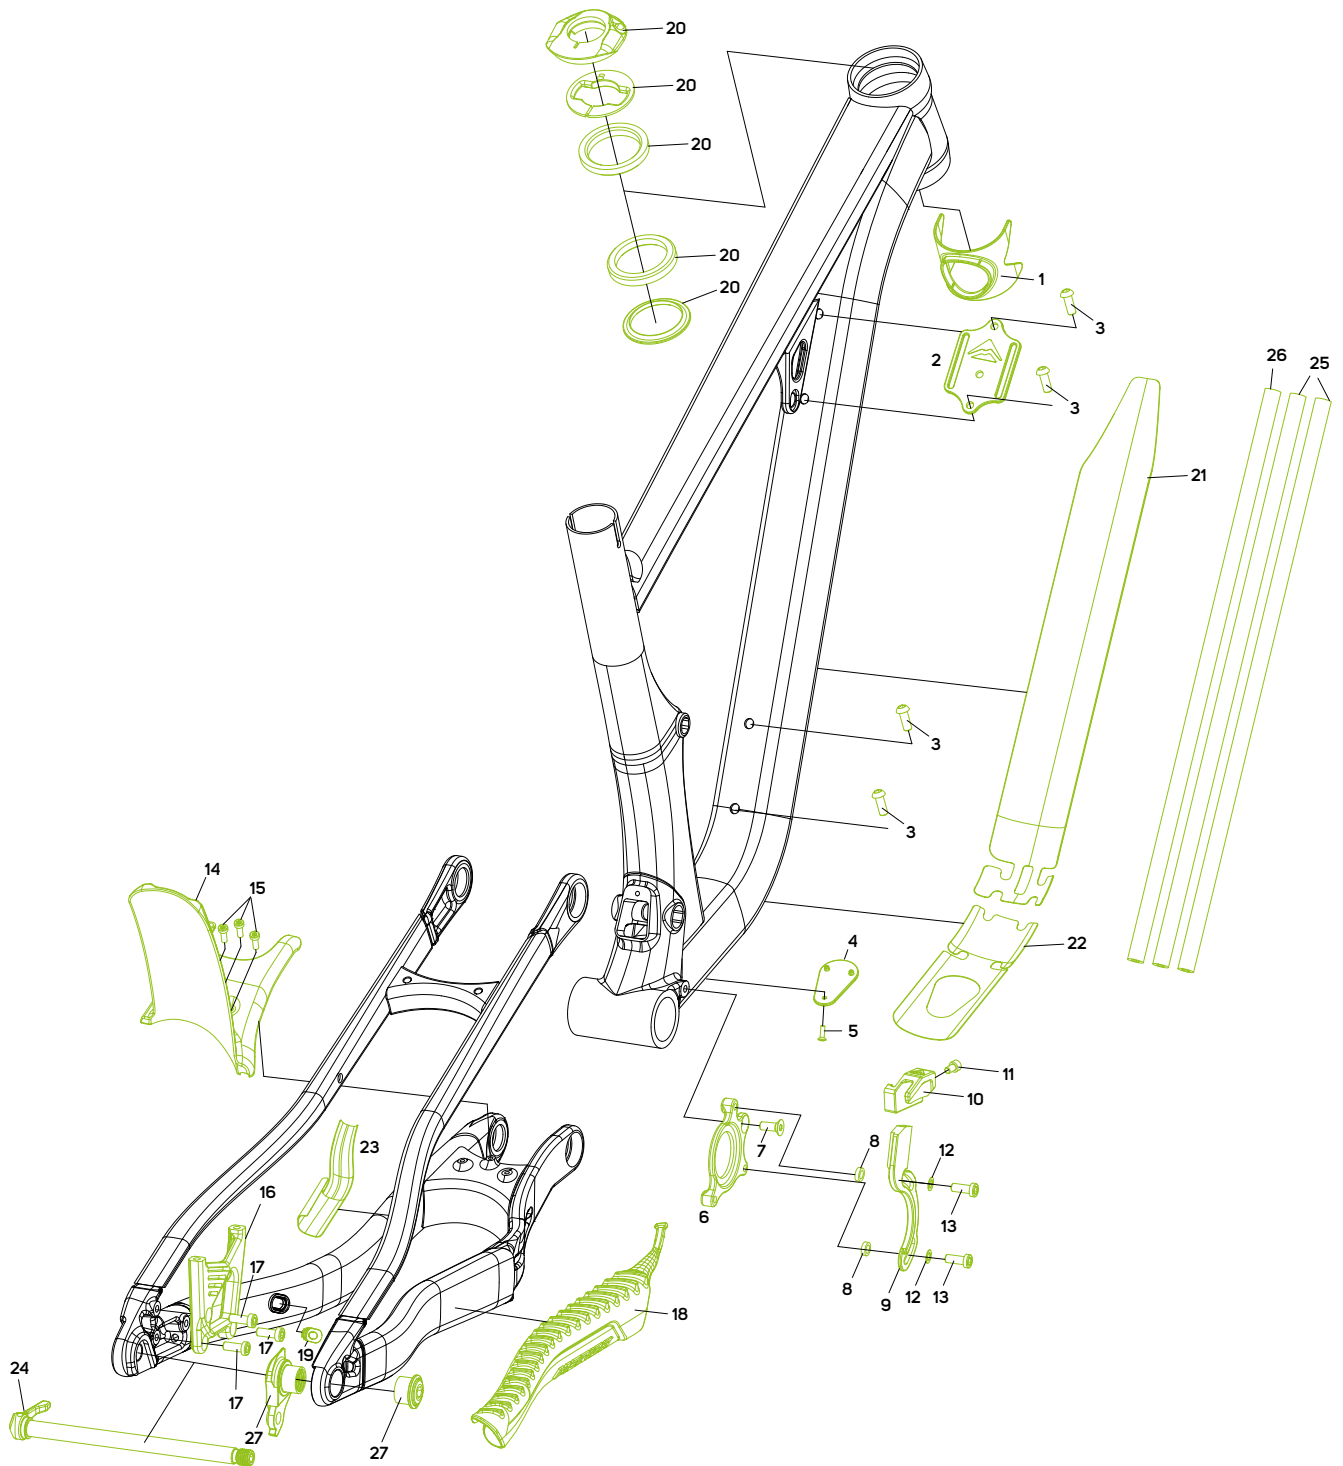

ONE-SIXTY FR LITE III ONE-SIXTY LITE III ONE-FORTY LITE III

SUSPENSION HARDWARE

No.	Item No.	Item	Detail information	Pieces	Torque Nm	No.	Item No.	Item	Detail information	Pieces	Torque Nm
1	A2300000625	BOLT	M6x1 OD10mm L39mm	1		15	A2294000197	WASHER	for M6 sunkenhead screw OD18.5mm	1	
2	A2294000196	WASHER	for M6 sunkenhead screw OD16mm	1		16	A2300000475	BOLT	M6x1 OD10/12mm L55mm	1	8-10
3	A2298000113	SCREW	M6x1 L16mm	2	8-10	17	A2300000683	SCREW	M15x1 L18.5mm	2	23-25
4	A2300000608	SCREW	M8x1	1	11-12	18	A2302000082	NUT	M15x1 flipchip	2	
5	A2292000102	WASHER	OD19mm ID15mm H0,3mm	1		19	A2031000093	LINK		1	
6	A2036000032	MOUNT	for shock without bushing	1		20	A2258000239	CABLE GUIDE		1	
7	A2294000102	WASHER	OD21mm ID17.1mm H3mm	5		21	A2300000151	SCREW	M4x0.7 L12mm	1	3-5
8	A2221000058	BEARING	6803V-2RS OD26mm ID17mm W5mm	4		22	A2294000016	WASHER	OD19mm ID15.1mm H3mm	1	
9	A2294000182	LOCK RING	for bearing	2		23	A2300000598	BOLT	M6x1 OD15/17mm L55mm	1	8-10
10	A2300000684	SCREW	M15x1 L16mm	2	23-25	24	A2221000040	BEARING	172607V-2RS OD26mm ID17mm W7mm	1	
11	A2294000105	WASHER	OD17mm ID12.1mm H2mm	1		25	A2221000043	BEARING	3802V-2RS OD24mm ID15mm W7mm	1	
12	A2294000205	WASHER	OD15.5mm ID10.1mm H2mm	1		26	A2300000609	SCREW	M10x1 L15mm	1	15-17
13	A2221000035	BEARING	6801V-2RS OD21mm ID12mm W5mm	1		27	A2311000102	RD-HANGER	UDH	1	
14	A2221000034	BEARING	6800V-2RS OD19mm ID10mm W5mm	1							