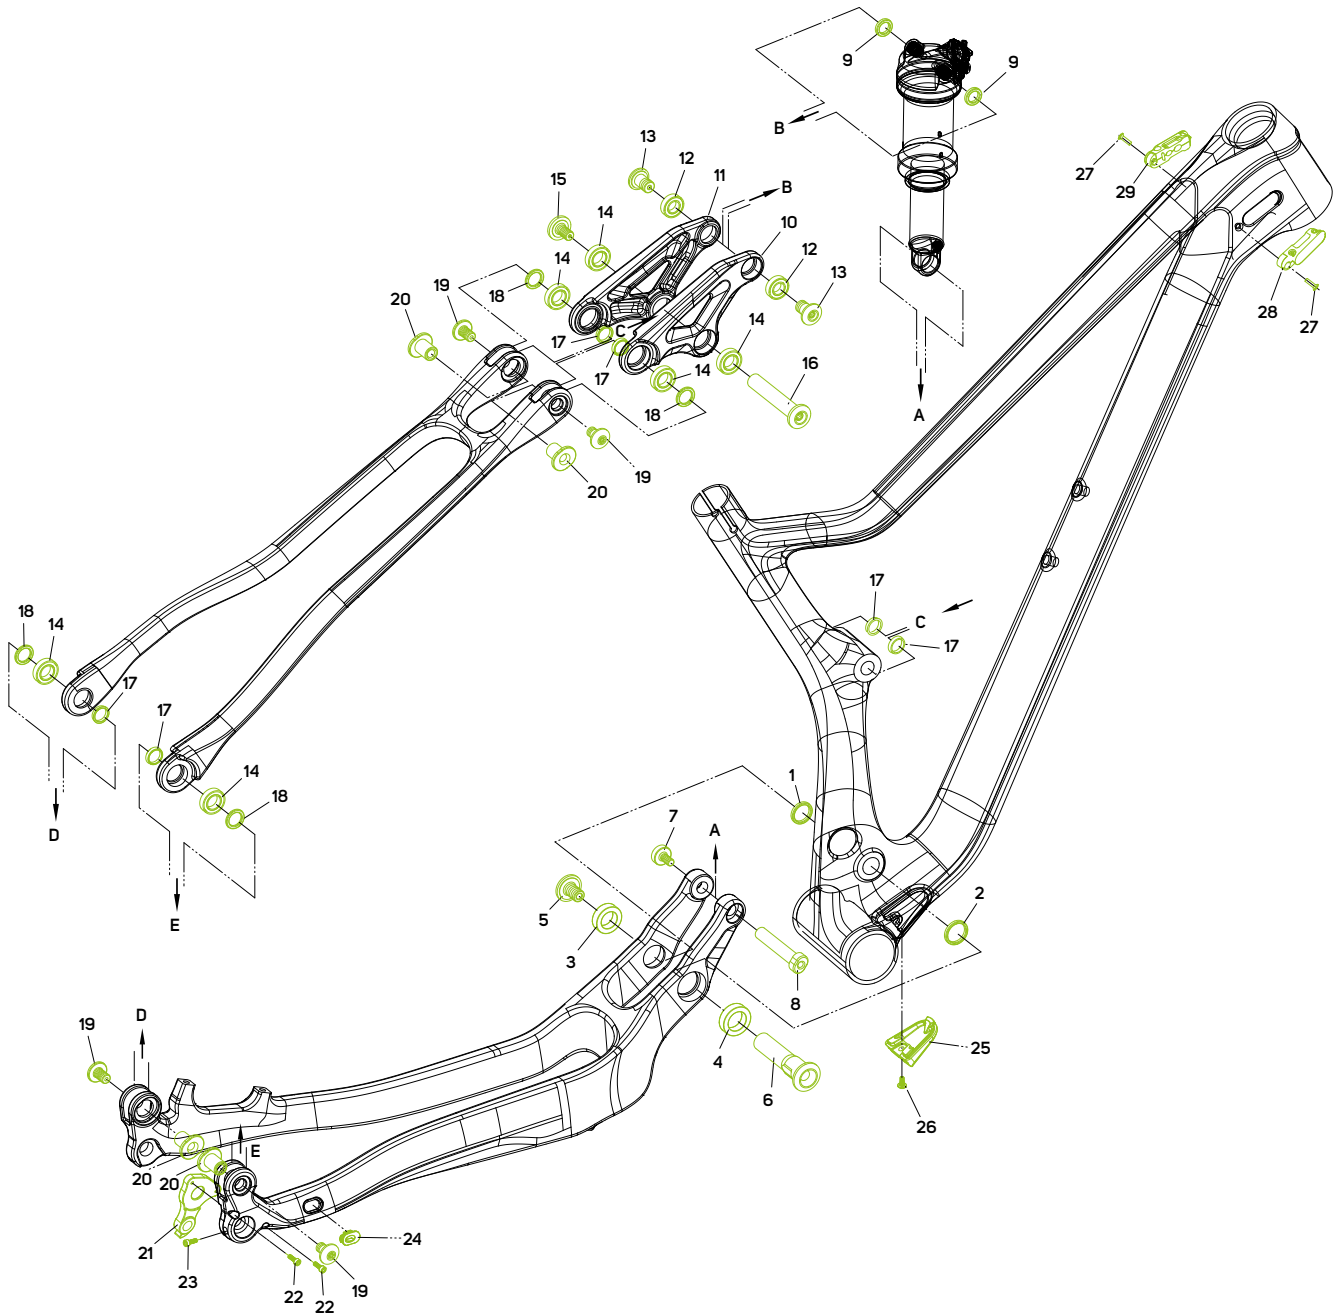

ONE-TWENTY CF4

No.	Item No.	Item	Detail information	Pieces	Torque Nm	No.	Item No.	Item	Detail information	Pieces	Torque Nm
1	A2294000016	WASHER	OD19MM ID15.1MM H3MM	1		18	A2294000105	WASHER	OD17MM ID12.1MM H2MM	4	
2	A2294000102	WASHER	OD21MM ID17.1MM H3MM	1		19	A2300000306	SCREW	M8X1 L13.5MM	4	12-14
3	A2221000043	BEARING	3802V-2RD OD24MM ID15MM W7MM	1		20	A2300000307	BOLT	M8X1 OD12MM L16MM	4	
4	A2221000040	BEARING	172607V OD26MM ID17MM W7MM	1		21	A2311000059	RD-HANGER	DH-053	1	
5	A2300000280	SCREW	M10X1 L15MM	1	16-18	22	A2300000129	SCREW	M3X0.5 L10MM	2	2-4
6	A2300000279	BOLT	M10X1 OD15/17MM L68MM	1		23	A2300000536	SCREW	M4X0.7 L8MM	1	2-4
7	A2300000340	SCREW	M6X1 L13.5MM	1	10-12	24	A2258000055	CABLE PLUG	FOR RD	1	
8	A2300000339	BOLT	M6X1 OD10MM L55.5MM	1		25	A2258000057	CABLE GUIDE	FOR BB	1	
9	A2294000093	WASHER	OD15MM ID10.1MM H3MM	2		26	A2300000245	SCREW	M4X0.7 L8MM	1	3-5
12	A2221000034	BEARING	6800V2RS OD19MM ID10MM W5MM	2		27	A2300000213	SCREW	M3X0.5 L13.5MM	2	2-4
13	A2300000281	SCREW	M10X1 L15MM	2		28		CABLE GUIDE	SMART ENTRY		
14	A2221000035	BEARING	6801V-2RS OD21MM ID12MM W5MM	6		29		CABLE GUIDE	SMART ENTRY		
15	A2300000285	SCREW	M8X1 L16.5MM	1	12-14	28		SMART ENTRY			
16	A2300000284	BOLT	M8X1 OD12MM L68.5MM	1		29		SMART ENTRY			
17	A2294000023	WASHER	OD15MM ID12.1MM H3MM	6							