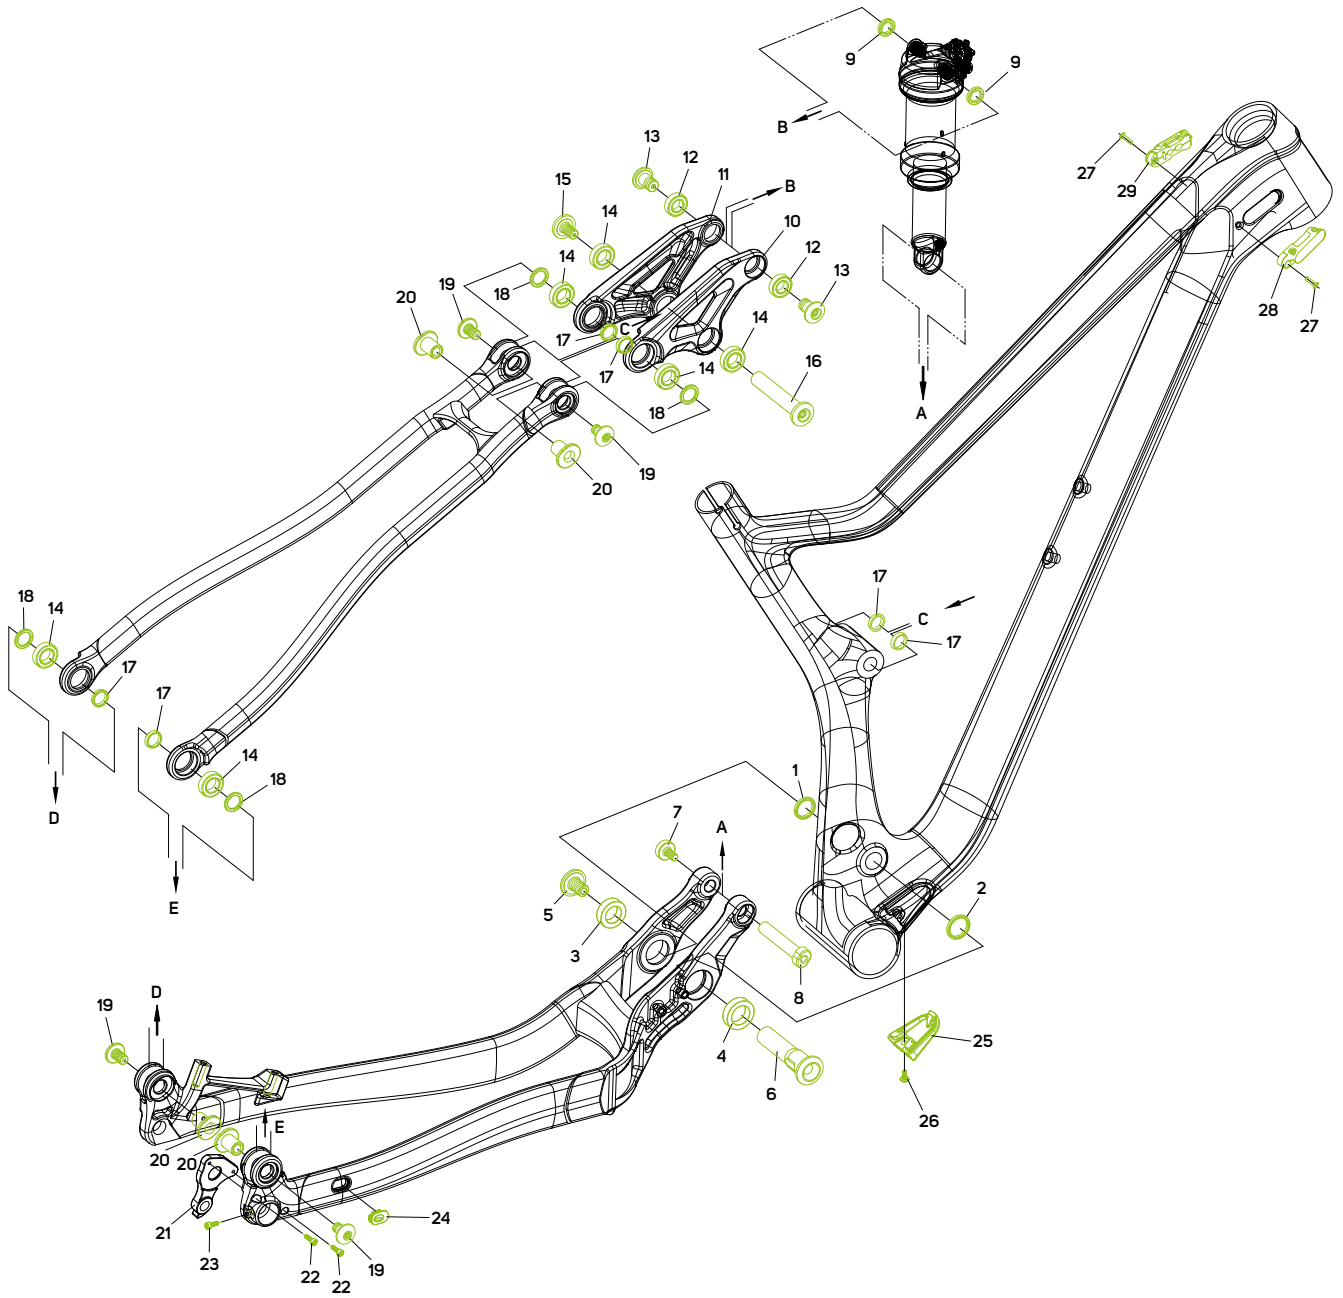

# ONE-TWENTY CFA

No.	Item No.	Item	Detail information	Pieces	Torque Nm	No.	Item No.	Item	Detail information	Pieces	Torque Nm
1	A2294000016	WASHER	OD19MM ID15.1MM H3MM	1		18	A2294000105	WASHER	OD17MM ID12.1MM H2MM	4	
2	A2294000102	WASHER	OD21MM ID17.1MM H3MM	1		19	A2300000306	SCREW	M8X1 L13.5MM	4	12-14
3	A2221000043	BEARING	3802V-2RD OD24MM ID15MM W7MM	1		20	A2300000307	BOLT	M8X1 OD12MM L16MM	4	
4	A2221000040	BEARING	172607V OD26MM ID17MM W7MM	1		21	A2311000059	RD-HANGER	DH-053	1	
5	A2300000280	SCREW	M10X1 L15MM	1	16-18	22	A2300000129	SCREW	M3X0.5 L10MM	2	2-4
6	A2300000279	BOLT	M10X1 OD15/17MM L68MM	1		23	A2300000536	SCREW	M4X0.7 L8MM	1	2-4
7	A2300000340	SCREW	M6X1 L13.5MM	1	10-12	24	A2258000056	CABLE PLUG	FOR RD	1	
8	A2300000339	BOLT	M6X1 OD10MM L55.5MM	1		25	A2258000057	CABLE GUIDE	FOR BB	1	
9	A2294000093	WASHER	OD15MM ID10.1MM H3MM	2		26	A2300000245	SCREW	M4X0.7 L8MM	1	3-5
12	A2221000034	BEARING	6800V2RS OD19MM ID10MM W5MM	2		27	A2300000213	SCREW	M3X0.5 L13.5MM	2	2-4
13	A2300000281	SCREW	M10X1 L15MM	2		28		CABLE GUIDE	SMART ENTRY		
14	A2221000035	BEARING	6801V-2RS OD21MM ID12MM W5MM	6		29		CABLE GUIDE	SMART ENTRY		
15	A2300000285	SCREW	M8X1 L16.5MM	1	12-14	28		SMART ENTRY			
16	A2300000284	BOLT	M8X1 OD12MM L68.5MM	1		29		SMART ENTRY			
17	A2294000023	WASHER	OD15MM ID12.1MM H3MM	6							