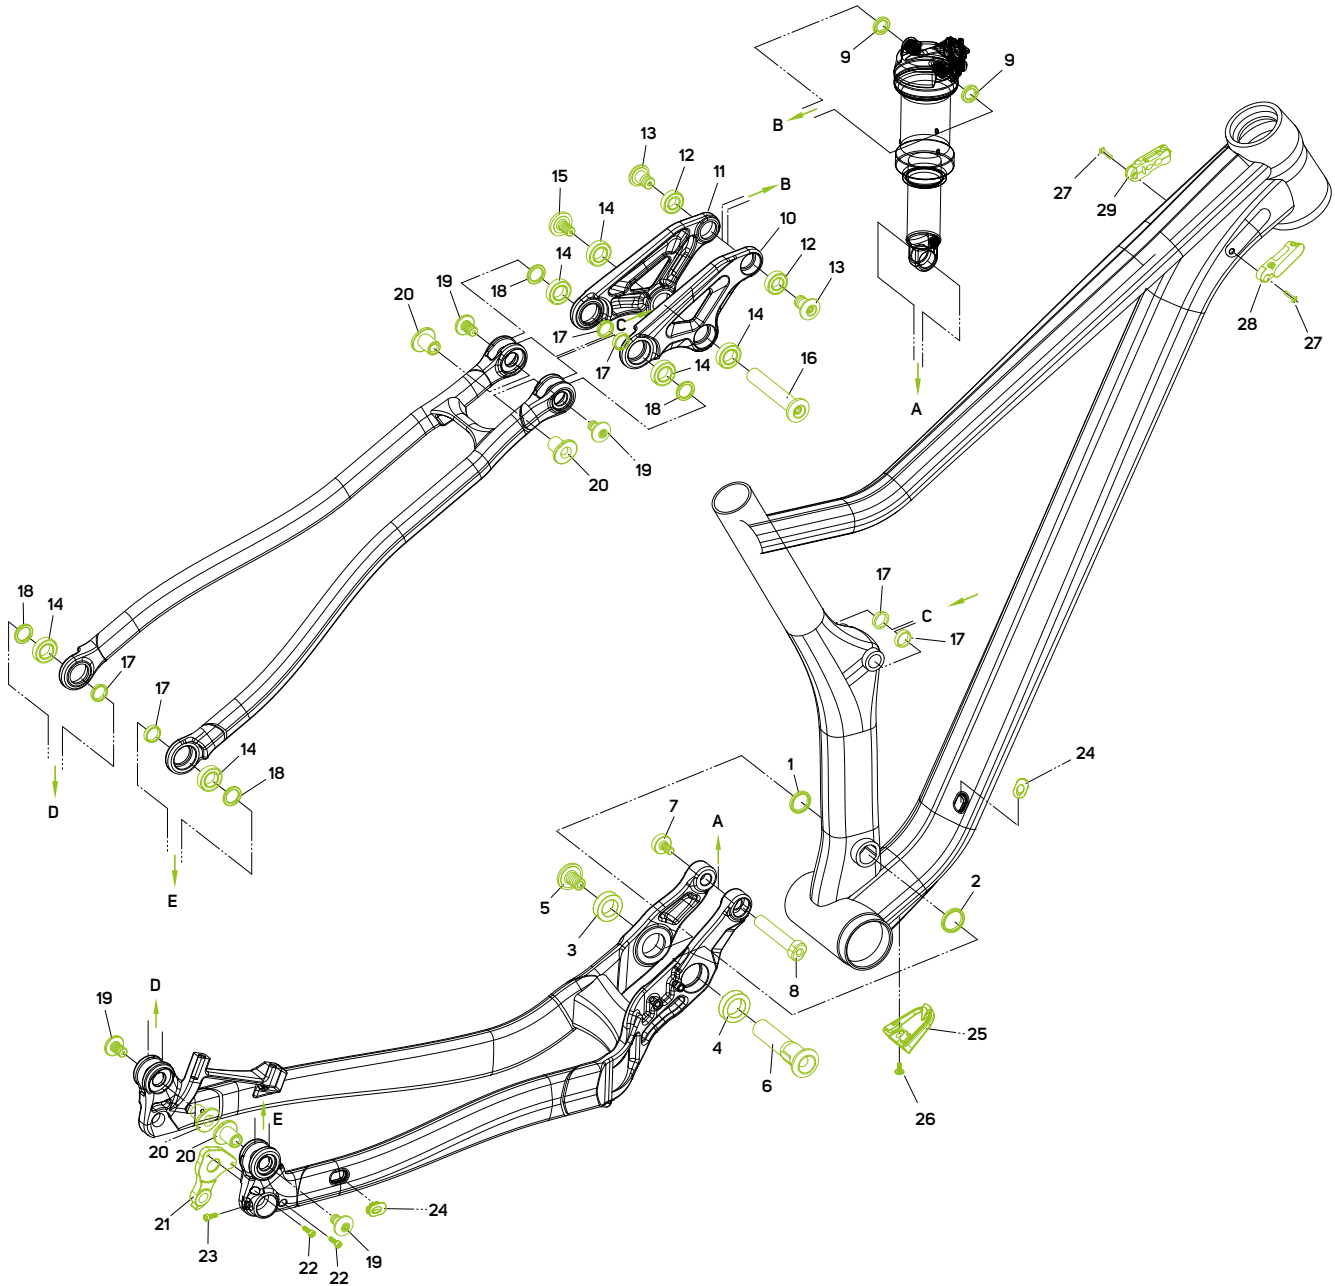

ONE-TWENTY RC LITE

No.	Item No.	Item	Detail information	Pieces	Torque Nm	No.	Item No.	Item	Detail information	Pieces	Torque Nm
1	A2294000016	WASHER	OD19MM ID15.1MM H3MM	1		18	A2294000105	WASHER	OD17MM ID12.1MM H2MM	4	
2	A2294000102	WASHER	OD21MM ID17.1MM H3MM	1		19	A2300000306	SCREW	M8X1 L13.5MM	4	12-14
3	A2221000043	BEARING	3802V-2RD OD24MM ID15MM W7MM	1		20	A2300000307	BOLT	M8X1 OD12MM L16MM	4	
4	A2221000040	BEARING	172607V OD26MM ID17MM W7MM	1		21	A2311000059	RD-HANGER	DH-053	1	
5	A2300000280	SCREW	M10X1 L15MM	1	16-18	22	A2300000129	SCREW	M3X0.5 L10MM	2	2-4
6	A2300000279	BOLT	M10X1 OD15/17MM L68MM	1		23	A2300000536	SCREW	M4X0.7 L8MM	1	2-4
7	A2300000340	SCREW	M6X1 L13.5MM	1	10-12	24	A2258000056	CABLE PLUG	FOR RD/FD	2	
8	A2300000339	BOLT	M6X1 OD10MM L55.5MM	1		25	A2258000057	CABLE GUIDE	FOR BB	1	
9	A2294000093	WASHER	OD15MM ID10.1MM H3MM	2		26	A2300000245	SCREW	M4X0.7 L8MM	1	3-5
12	A2221000034	BEARING	6800V2RS OD19MM ID10MM W5MM	2		27	A2300000213	SCREW	M3X0.5 L13.5MM	2	2-4
13	A2300000281	SCREW	M10X1 L15MM	2		28		CABLE GUIDE	SMART ENTRY		
14	A2221000035	BEARING	6801V-2RS OD21MM ID12MM W5MM	6		29		CABLE GUIDE	SMART ENTRY		
15	A2300000285	SCREW	M8X1 L16.5MM	1	12-14						
16	A2300000284	BOLT	M8X1 OD12MM L68.5MM	1							
17	A2294000023	WASHER	OD15MM ID12.1MM H3MM	6							