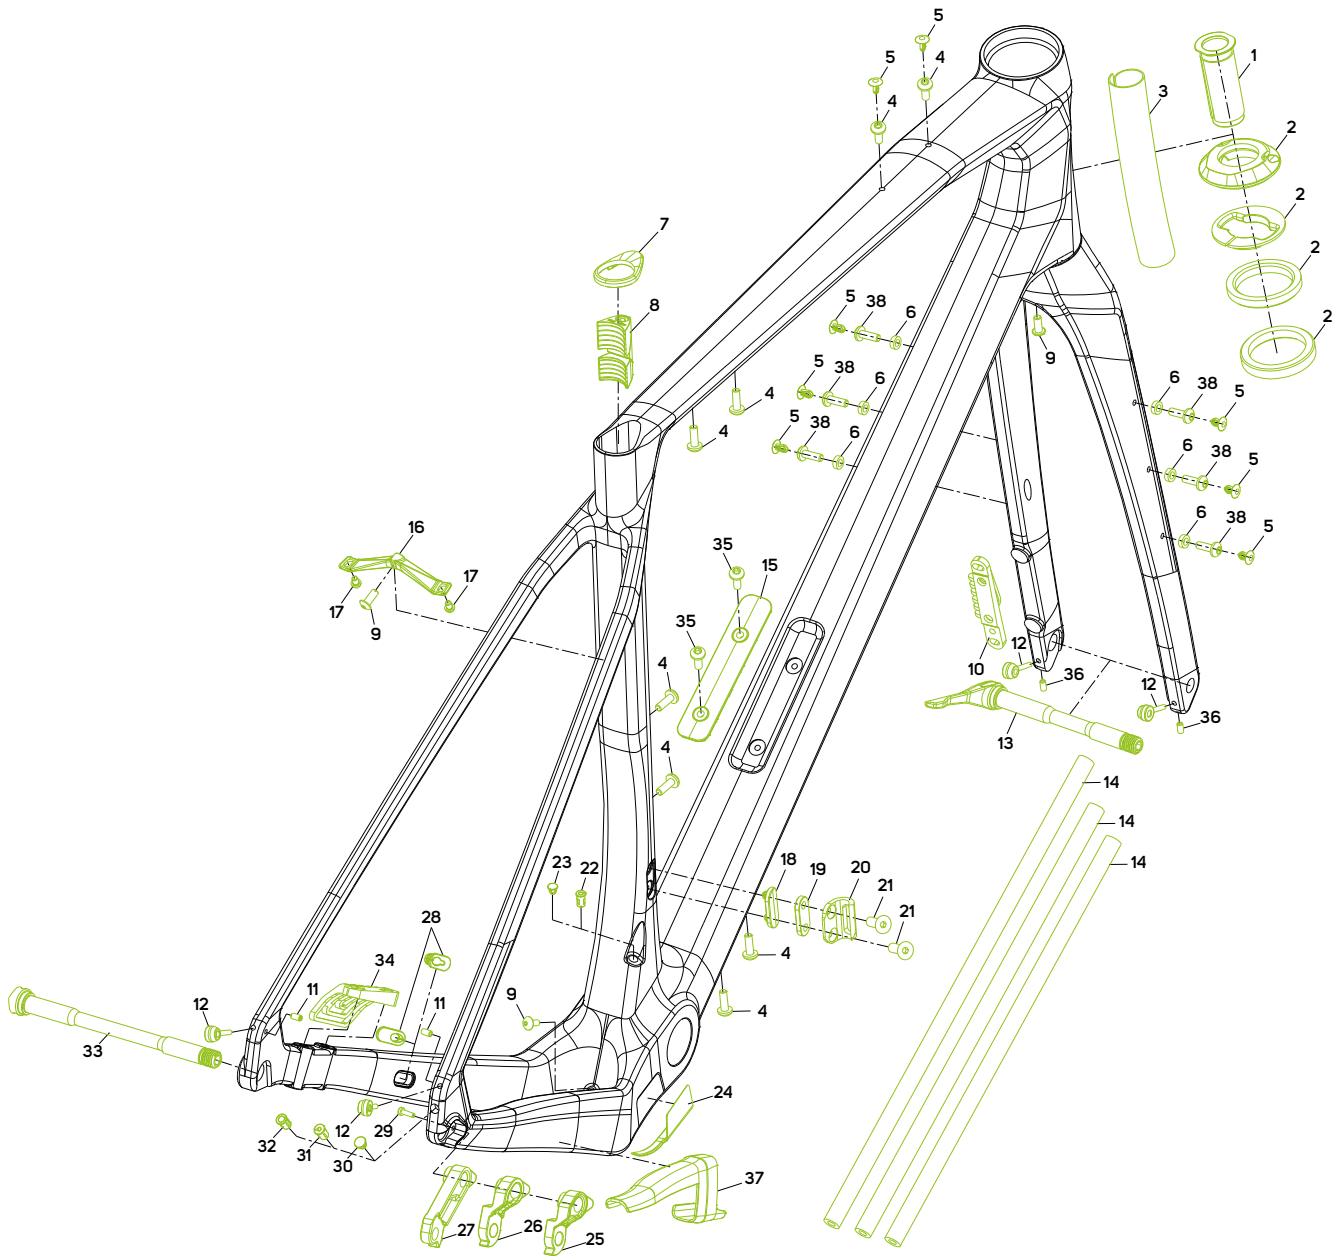

FRAME SPARE PARTS
SILEX CF2 II

from MY2024

No.	Item No.	Item	Detail information	Pieces	Torque Nm	No.	Item No.	Item	Detail information	Pieces	Torque Nm
1	A2054000107	EXPANDER	for fork steerer ID 23.6mm	1	6-8	18	A2143000159	COVER	for front derailleur mount	1	
2	A2191000242	HEAD SET	Acros AIX-631 320.52.631 (without fork cone, for carbon fork)	1		19	A2294000202	MOUNT	adapter for mounting a front derailleur	1	
2		HEAD SET	Acros AIX-634 320.52.634 (with fork cone, for suspension fork)	1		20	A2136000118	MOUNT	for mounting a front derailleur	1	
3	A2029000062	TUBE	woven; L170mm; for size XL	1		21	A2298000198	SCREW	M5*PO.8 L16mm	2	4-5
3	A2029000061	TUBE	woven; L150mm; for size L	1		22	A2143000163	CABLE GUIDE	FD Di2 cable	1	
3	A2029000060	TUBE	woven; L125mm; for size M	1		23	A2143000130	BLIND PLUG	FD cable	1	
3	A2029000059	TUBE	woven; L105mm; for size S	1		24	A2322000049	PROTECTOR	chain suck plate	1	
3	A2029000058	TUBE	woven; L90mm; for size XS	1		25	A2311000104	RD-HANGER	DH-068; ROAD-RD	1	
4	A2298000059	SCREW	M5*PO.8 L15mm	12	4-5	26	A2311000150	RD-HANGER	DH-076; MTB-RD	1	
5	A2143000117	BLIND PLUG	for M5 threaded hole	8		27	A2311000103	RD-HANGER	DH-067; SHIMANO direct mount	1	
6	A2292000028	WASHER	OD9mm ID5.2mm H3mm	6		28	A2258000099	CABLE GUIDE	brake hose out of chain stay	1	
7	A2347000054	COVER	seatpost clamp cover	1		28	A2258000228	CABLE GUIDE	brake hose and light out of chain stay	1	
8	A2247000120	CLAMP	for seat post	1		29	A2300000129	SCREW	M3*PO.5 L10mm	1	2-3
9	A2298000392	SCREW	M5*PO.8 L12mm	3	4-5	30	A2143000131	BLIND PLUG	RD cable	1	
10	A2164000091	DISC COOLER	front; for FM160 to FM180	1		31	A2143000160	CABLE GUIDE	RD Di2 cable	1	
11	A2298000377	SCREW	M4*PO.7 L5mm	2	3-4	32	A2143000082	CABLE GUIDE	RD cable	1	
12	A2164000089	MOUNT	fender to frame and fork	4		33	A2002000119	THRU AXLE	EXPERT SL; L=162.5mm M12x1.5 TL=12mm	1	
13	A2002000120	THRU AXLE	Front hollow; L=120mm M12x1.5 TL=12mm	1		34	A2164000027	DISC COOLER	rear; for FM160 to FM180	1	
14	A2029000037	TUBE	foam; ID6mm; 450mm	3		35	A2298000268	SCREW	M5*PO.8 L23mm	2	4-5
15	A2124000083	COVER	for fidlock down tube bottlemount	1		36	A2298000356	SCREW	M4*PO.7 L8mm	2	3-4
16	A2030000026	MOUNT	SSB	1		37	A2158000090	PROTECTOR	for chain stay	1	
17	A2298000360	SCREW	M4*PO.7 L6mm	2	3-4	38	A2298000210	SCREW	M5*PO.8 L15mm	6	4-5