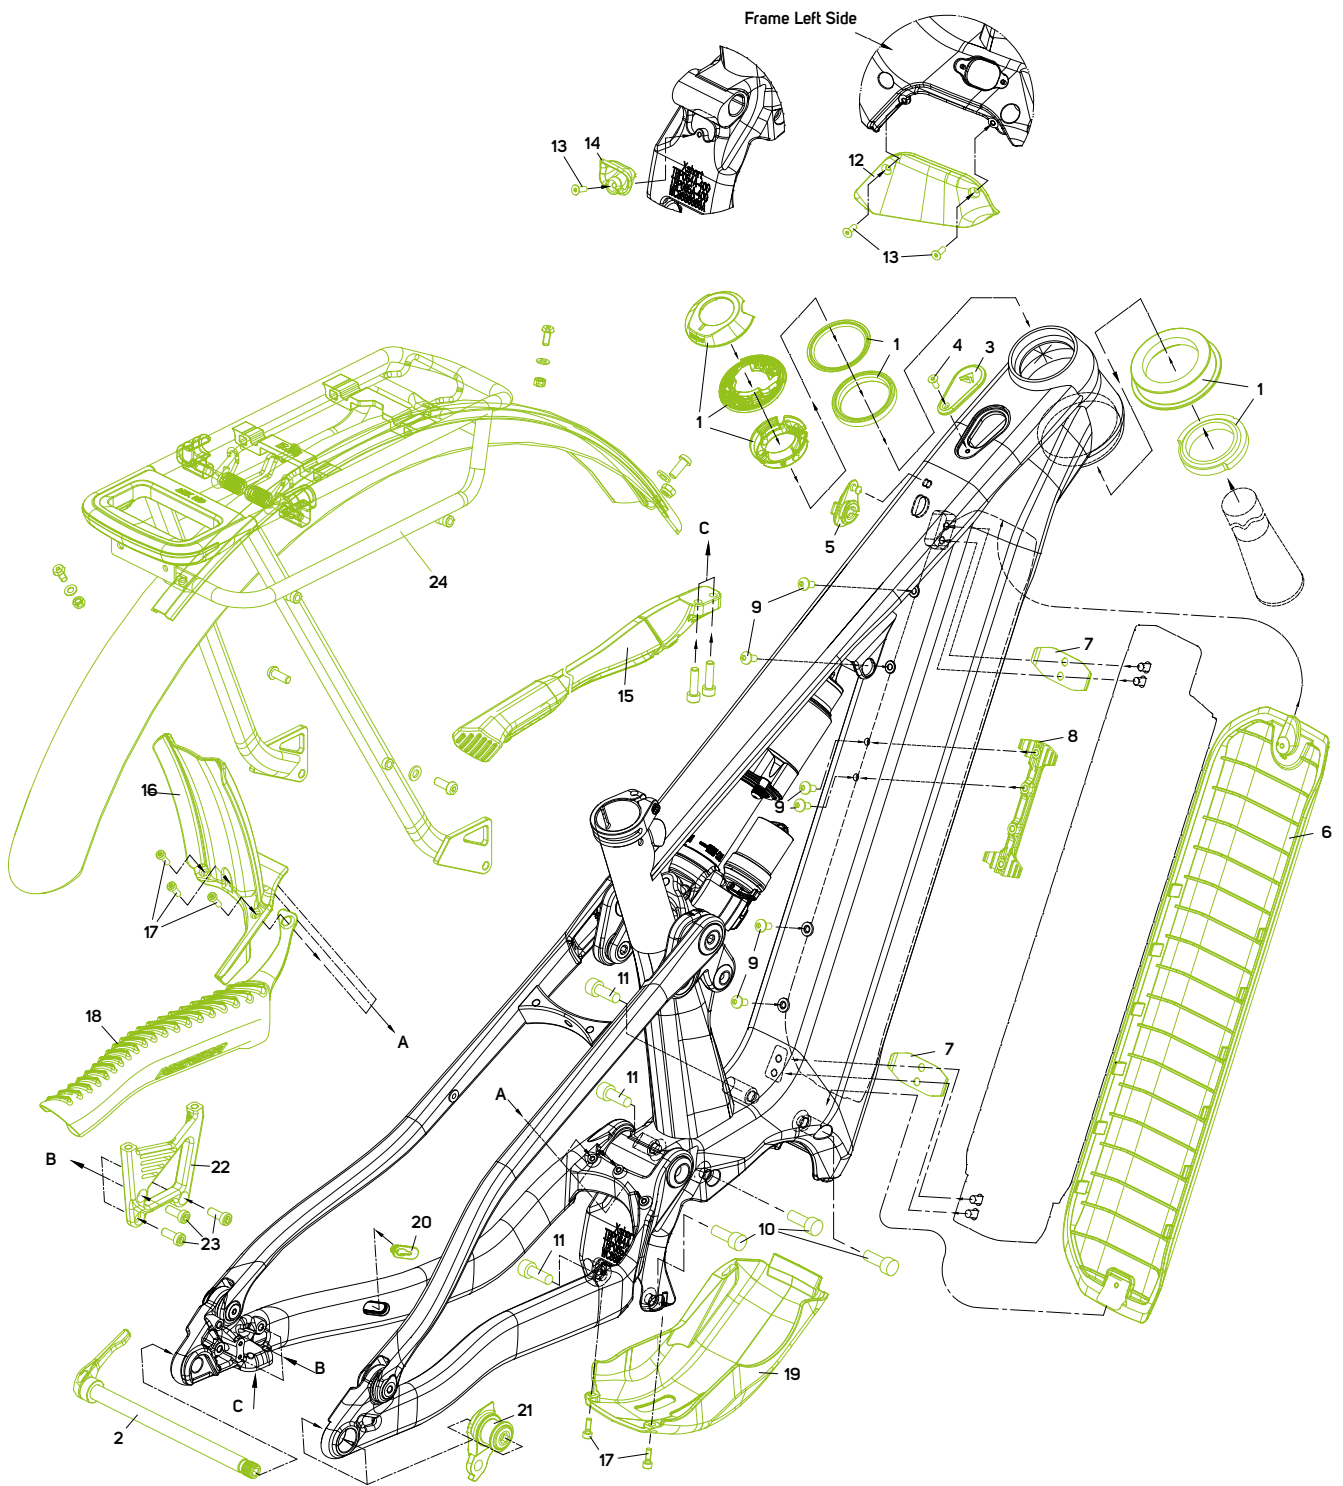

eONE-FORTY LITE IV

SUSPENSION HARDWARE

No.	Item No.	Item	Detail information	Pieces	Torque Nm	No.	Item No.	Item	Detail information	Pieces	Torque Nm
1	A2191000233	HEAD SET	Acros AZA-718	1		13	A2300000230	SCREW	M4x0.7 L12mm	3	2-4
2	A2002000135	THRU AXLE	EXPERT TR; L=178.5mm M12x1 TL=13.5mm	1		14	A2143000175	CABLE GUIDE		1	
3	A2161000079	COVER		1		15	A2184000060	KICKSTAND			
4	A2300000231	SCREW	M3x0.5 L8mm	1	0.5-1	16	A2116000278	PROTECTOR		1	
5	A2143000129	COVER	for lock opening	1		17	A2300000318	SCREW	M4x0.7 L12mm	5	3-5
6	A2263000042	COVER	for battery	1		18	A2158000094	PROTECTOR	for chain stay	1	
7	A2111000010	CABLE GUIDE		2		19	A2263000044	PROTECTOR	for engine	1	
8	A2161000127	CABLE GUIDE		1		20	A2258000099	CABLE PLUG	for brake and speed sensor/light	1	
9	A2298000144	SCREW	M5x0.8 L10mm	6	3-5	21	A2311000102	RD-HANGER	UDH	1	
10	A2300000468	SCREW	M8x1.25 L18.5mm	3	11-12	22	A2136000076	MOUNT	PM200	1	
11	A2300000469	SCREW	M8x1.25 L23mm	3	11-12	23	A2298000409	SCREW	M6x1 L12mm	3	12-14
12	A2263000043	COVER	for engine	1		24	A2098000052	CARRIER	for eONE-FORTY LITE only w/o fender	1	