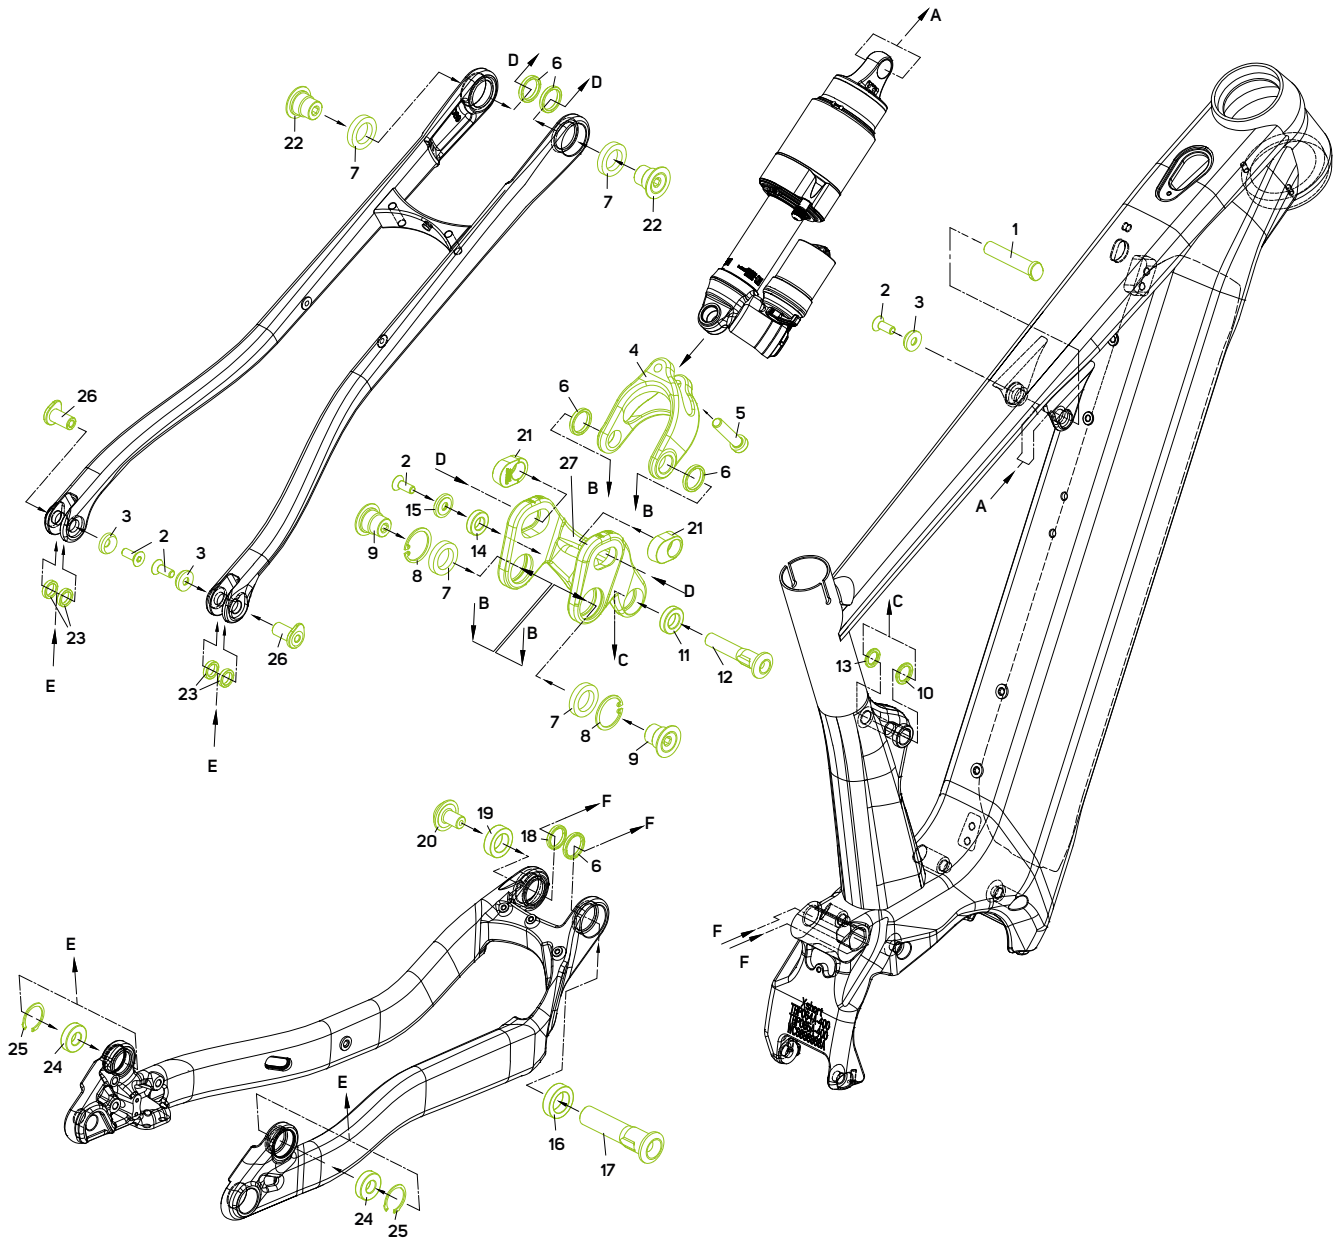

eONE-FORTY LITE IV

SUSPENSION HARDWARE

No.	Item No.	Item	Detail information	Pieces	Torque Nm	No.	Item No.	Item	Detail information	Pieces	Torque Nm
1	A2191000233	HEAD SET	Acros AZA-718	1		13	A2300000230	SCREW	M4x0.7 L12mm	3	2-4
2	A2002000135	THRU AXLE	EXPERT TR; L=178.5mm M12x1 TL=13.5mm	1		14	A2143000175	CABLE GUIDE		1	
3	A2161000079	COVER		1		15	A2184000060	KICKSTAND			
4	A2300000231	SCREW	M3x0.5 L8mm	1	0.5-1	16	A2116000278	PROTECTOR		1	
5	A2143000129	COVER	for lock opening	1		17	A2300000318	SCREW	M4x0.7 L12mm	5	3-5
6	A2263000042	COVER	for battery	1		18	A2158000094	PROTECTOR	for chain stay	1	
7	A2111000010	CABLE GUIDE		2		19	A2263000044	PROTECTOR	for engine	1	
8	A2161000127	CABLE GUIDE		1		20	A2258000099	CABLE PLUG	for brake and speed sensor/light	1	
9	A2298000144	SCREW	M5x0.8 L10mm	6	3-5	21	A2311000102	RD-HANGER	UDH	1	
10	A2300000468	SCREW	M8x1.25 L18.5mm	3	11-12	22	A2136000076	MOUNT	PM200	1	
11	A2300000469	SCREW	M8x1.25 L23mm	3	11-12	23	A2298000409	SCREW	M6x1 L12mm	3	12-14
12	A2263000043	COVER	for engine	1		24	A2098000052	CARRIER	for eONE-FORTY LITE only w/o fender	1	