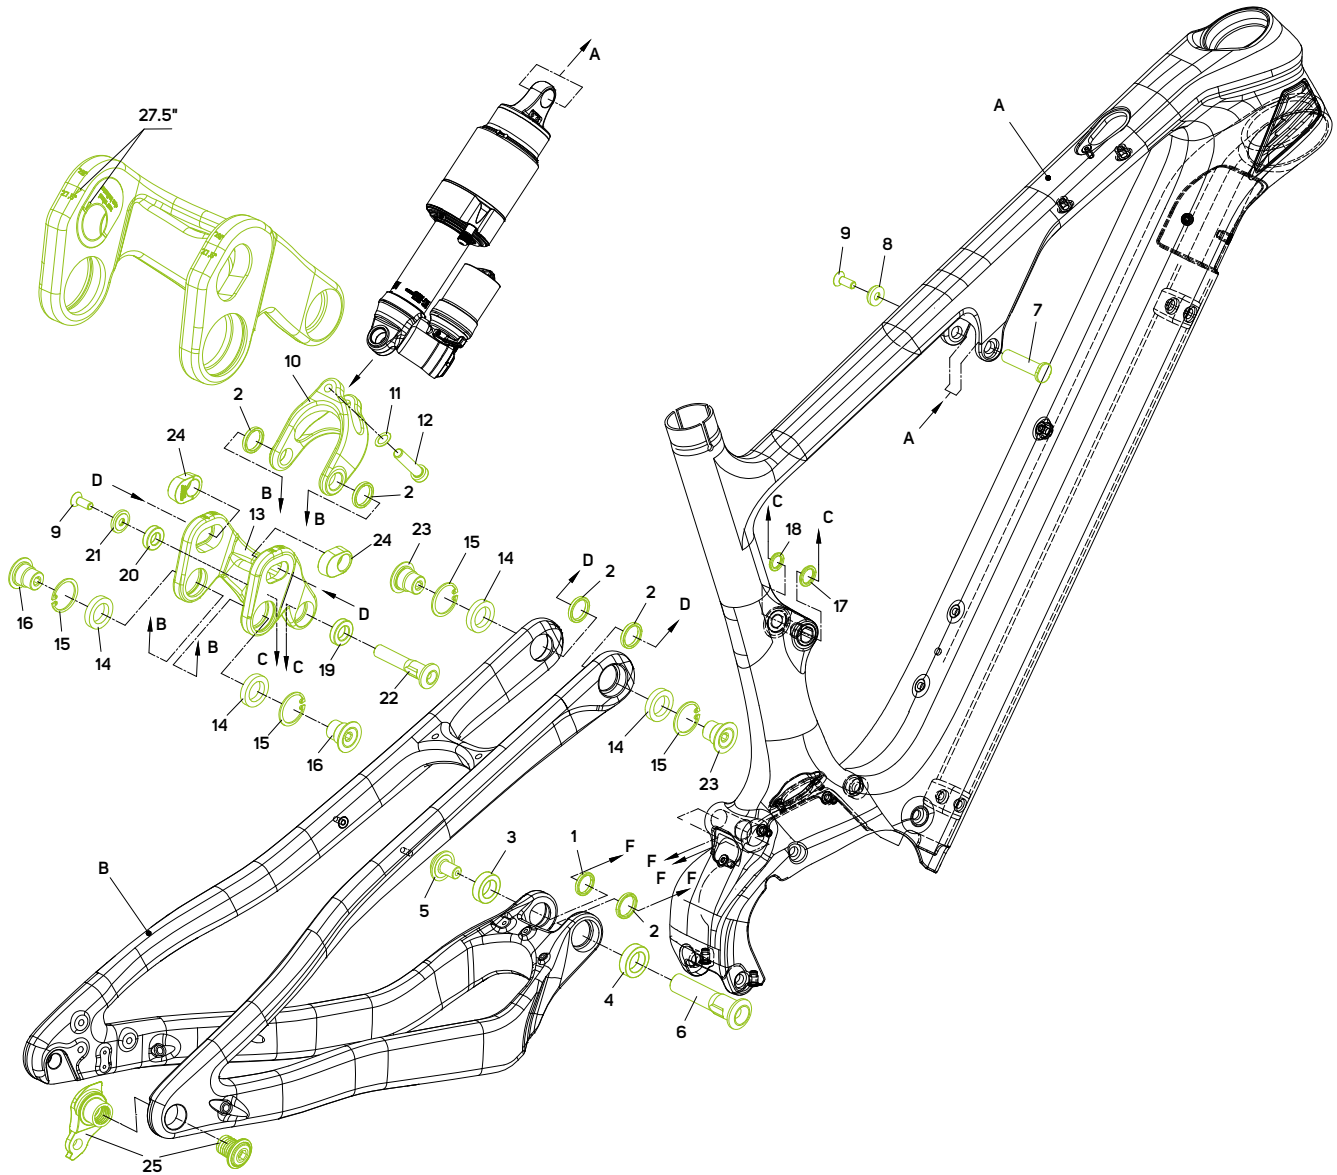

eONE-SIXTY CF4 III

SUSPENSION HARDWARE

No.	Item No.	Item	Detail information	Pieces	Torque Nm	No.	Item No.	Item	Detail information	Pieces	Torque Nm
1	A2191000232	HEAD SET	Acros AZA-717	1		19	A2263000041	PROTECTOR	for engine	1	
2	A2300000231	SCREW	M3x0.5 L8mm	1	0.5-1	20	A2116000279	PROTECTOR		1	
3	A2161000079	COVER		1		21	A2158000094	PROTECTOR	for chain stay	1	
4	A2161000227	MOUNT	for tube/accessoires	1		22	A2143000175	CABLE GUIDE		1	
5	A2298000071	SCREW	M5x0.8 L15mm	2	3-5	23	A2136000076	MOUNT	PM200	1	
6	A2029000083	PROTECTOR		1		24	A2298000409	SCREW	M6x1 L12mm	3	12-14
7	A2300000230	SCREW	M4x0.7 L12mm	3	2-4	25	A2143000163	CABLE PLUG	for speed sensor	1	
8	A2358000146	PROTECTOR		1		26	A2002000135	THRU AXLE	EXPERT TR; L=178.5mm M12x TL=13.5mm	1	
9	A2258000234	CABLE GUIDE		1		27	A2311000102	RD-HANGER	UDH	1	
10	A2258000233	CABLE GUIDE		2		28	A2143000130	BLIND PLUG	for wireless RD	1	
11	A2298000160	SCREW	M4x0.7 L10mm	1	2-4	29	A2232000056	CHAIN GUIDE	for 32T-38T	1	
12	A2298000071	SCREW	M5x0.8 L15mm	2	3-5	30	A2232000057	MOUNT	Mount for chain guide	1	
13	A2300000668	SCREW	M8x1.25 L30mm	2	11-12	31	A2300000484	SCREW	M4x0.7 L10mm	1	1.5-2
14	A2300000469	SCREW	M8x1.25 L23mm	2	11-12	32	A2294000167	WASHER	OD12mm ID6.4mm H0.5mm	2	
15	A2300000468	SCREW	M8x1.25 L18.5mm	2	11-12	33	-	SCREW	M6x1 L10mm	2	
16	A2294000218	WASHER	OD18mm ID8.5mm H13.85mm	2		34	A2302000072	MOUNT	Upper mount for range extender	1	
17	A2263000040	PROTECTOR	for engine	1		35	A2302000069	MOUNT	Lower mount for range extender	1	
18	A2300000318	SCREW	M4x0.7 L12mm	5	2-4	36	A2298000123	SCREW	M5x0.8 L20mm	2	3-5