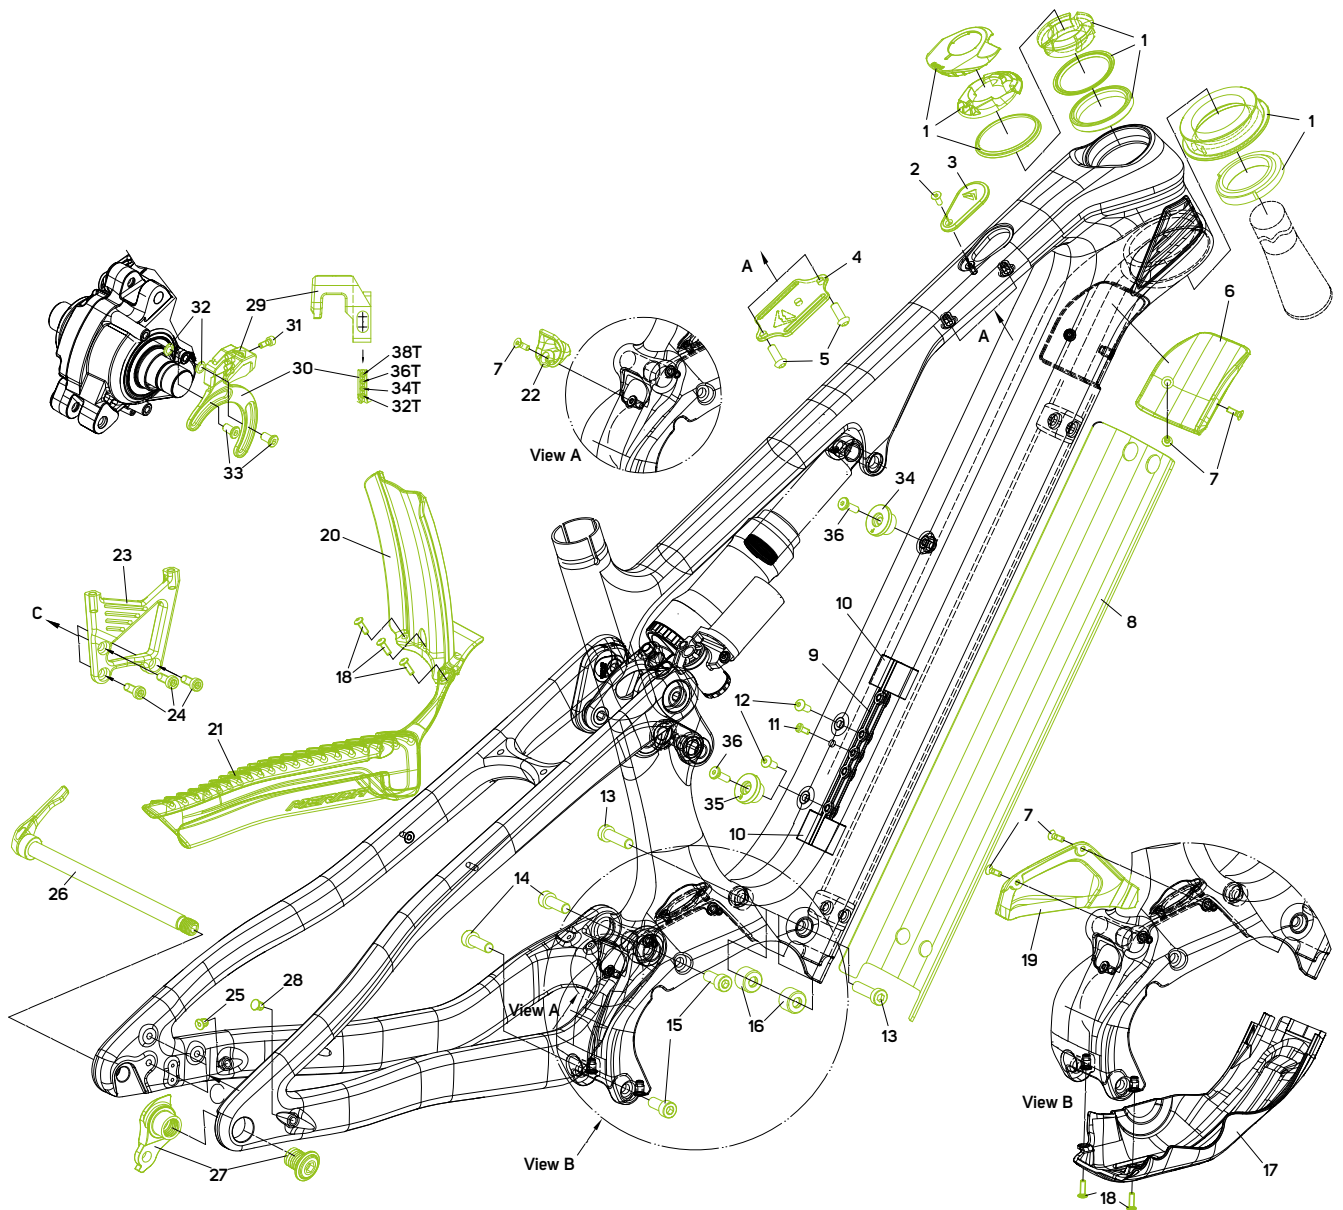

eONE-SIXTY CF4 III

SUSPENSION HARDWARE

No.	Item No.	Item	Detail information	Pieces	Torque Nm	No.	Item No.	Item	Detail information	Pieces	Torque Nm
1	A2191000232	HEAD SET	Acros AZA-717	1		19	A2263000041	PROTECTOR	for engine	1	
2	A2300000231	SCREW	M3x0.5 L8mm	1	0.5-1	20	A2116000279	PROTECTOR		1	
3	A2161000079	COVER		1		21	A2158000094	PROTECTOR	for chain stay	1	
4	A2161000227	MOUNT	for tube/accessoires	1		22	A2143000175	CABLE GUIDE		1	
5	A2298000071	SCREW	M5x0.8 L15mm	2	3-5	23	A2136000076	MOUNT	PM200	1	
6	A2029000083	PROTECTOR		1		24	A2298000409	SCREW	M6x1 L12mm	3	12-14
7	A2300000230	SCREW	M4x0.7 L12mm	3	2-4	25	A2143000163	CABLE PLUG	for speed sensor	1	
8	A2358000146	PROTECTOR		1		26	A2002000135	THRU AXLE	EXPERT TR; L=178.5mm M12x TL=13.5mm	1	
9	A2258000234	CABLE GUIDE		1		27	A2311000102	RD-HANGER	UDH	1	
10	A2258000233	CABLE GUIDE		2		28	A2143000130	BLIND PLUG	for wireless RD	1	
11	A2298000160	SCREW	M4x0.7 L10mm	1	2-4	29	A2232000056	CHAIN GUIDE	for 32T-38T	1	
12	A2298000071	SCREW	M5x0.8 L15mm	2	3-5	30	A2232000057	MOUNT	Mount for chain guide	1	
13	A2300000668	SCREW	M8x1.25 L30mm	2	11-12	31	A2300000484	SCREW	M4x0.7 L10mm	1	1.5-2
14	A2300000469	SCREW	M8x1.25 L23mm	2	11-12	32	A2294000167	WASHER	OD12mm ID6.4mm H0.5mm	2	
15	A2300000468	SCREW	M8x1.25 L18.5mm	2	11-12	33	-	SCREW	M6x1 L10mm	2	
16	A2294000218	WASHER	OD18mm ID8.5mm H13.85mm	2		34	A2302000072	MOUNT	Upper mount for range extender	1	
17	A2263000040	PROTECTOR	for engine	1		35	A2302000069	MOUNT	Lower mount for range extender	1	
18	A2300000318	SCREW	M4x0.7 L12mm	5	2-4	36	A2298000123	SCREW	M5x0.8 L20mm	2	3-5