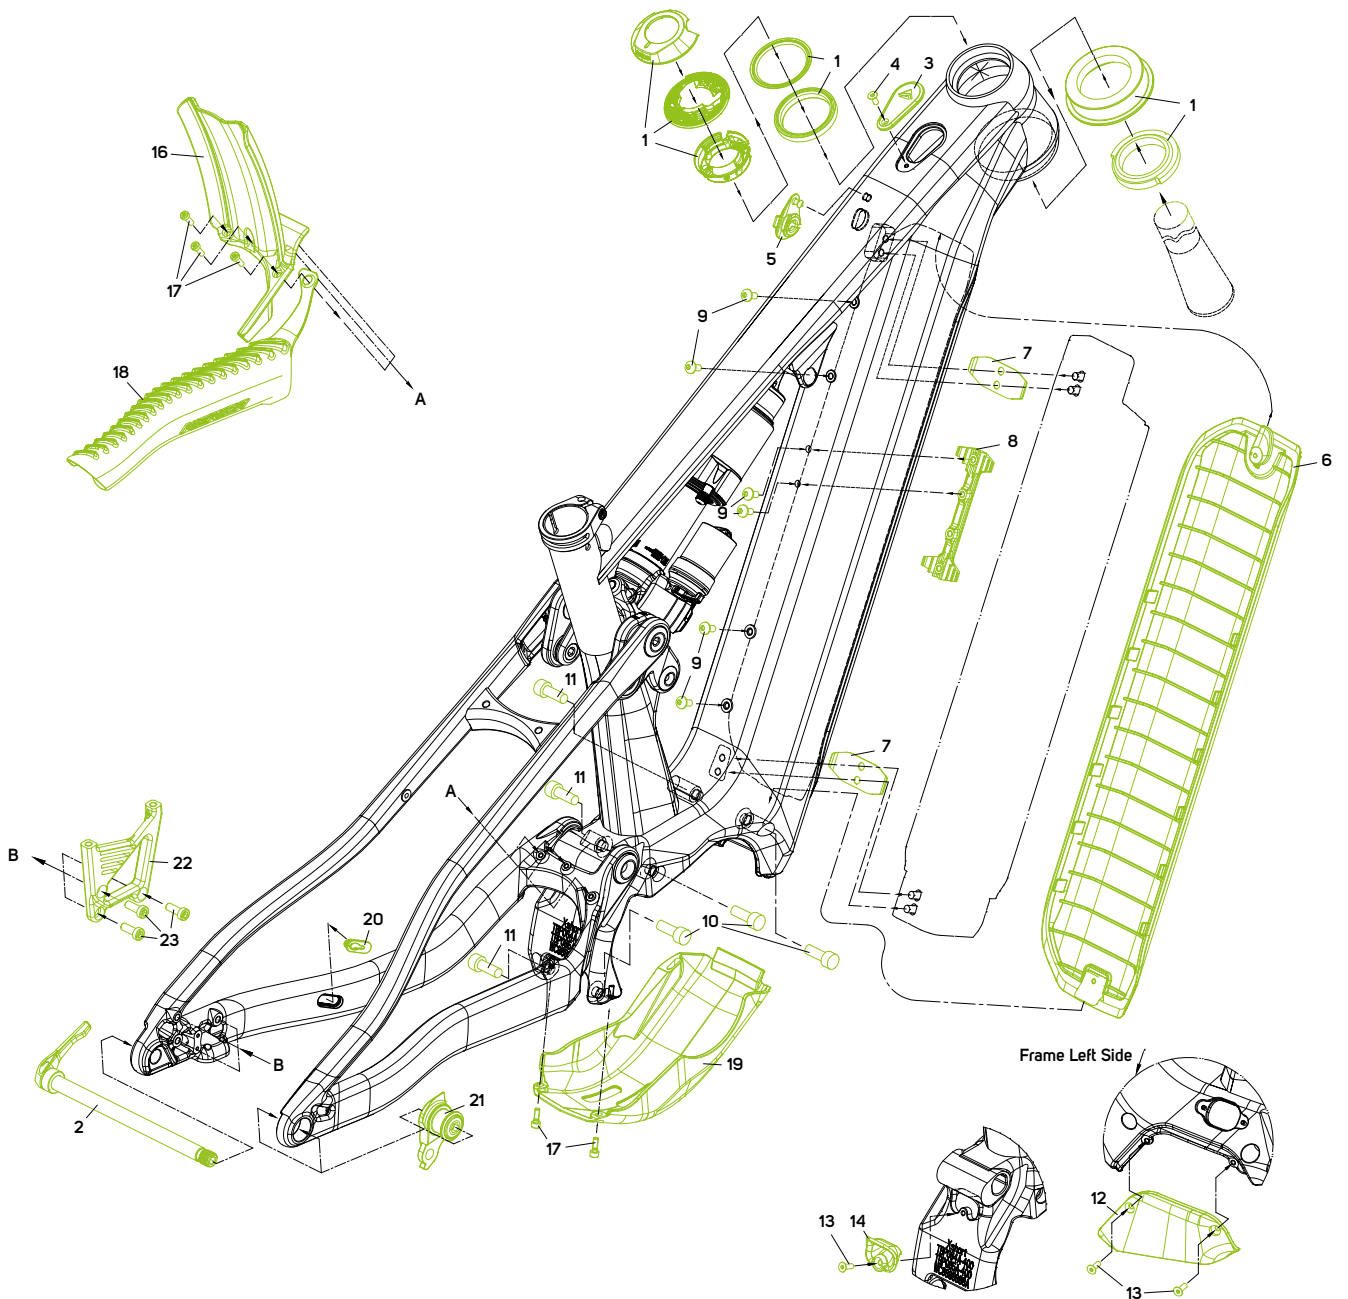

eONE-SIXTY LITE IV

SUSPENSION HARDWARE

No.	Item No.	Item	Detail information	Pieces	Torque Nm	No.	Item No.	Item	Detail information	Pieces	Torque Nm
1	A2191000233	HEAD SET	Acros AZA-718	1		13	A2300000230	SCREW	M4x0.7 L12mm	3	
2	A2002000135	THRU AXLE	EXPERT TR; L=178.5mm M12x1 TL=13.5mm	1		14	A2143000175	CABLE GUIDE		1	
3	A2161000079	COVER		1		16	A2116000278	PROTECTOR		1	
4	A2300000231	SCREW	M3x0.5 L8mm	1	0.5-1	17	A2300000318	SCREW	M4x0.7 L12mm	5	3-5
5	A2143000129	COVER	for lock opening	1		18	A2158000094	PROTECTOR	for chain stay	1	
6	A2263000042	COVER	for battery	1		19	A2263000044	PROTECTOR	for engine	1	
7	A2111000010	CABLE GUIDE		2		20	A2258000099	CABLE PLUG	for brake and speed sensor/light	1	
8	A2161000127	CABLE GUIDE		1		21	A2311000102	RD-HANGER	UDH	1	
9	A2298000144	SCREW	M5x0.8 L10mm	6	3-5	22	A2136000076	MOUNT	PM200	1	
10	A2300000468	SCREW	M8x1.25 L18.5mm	3	11-12	23	A2298000409	SCREW	M6x1 L12mm	3	12-14
11	A2300000469	SCREW	M8x1.25 L23mm	3	11-12						
12	A2263000043	COVER	for engine	1							