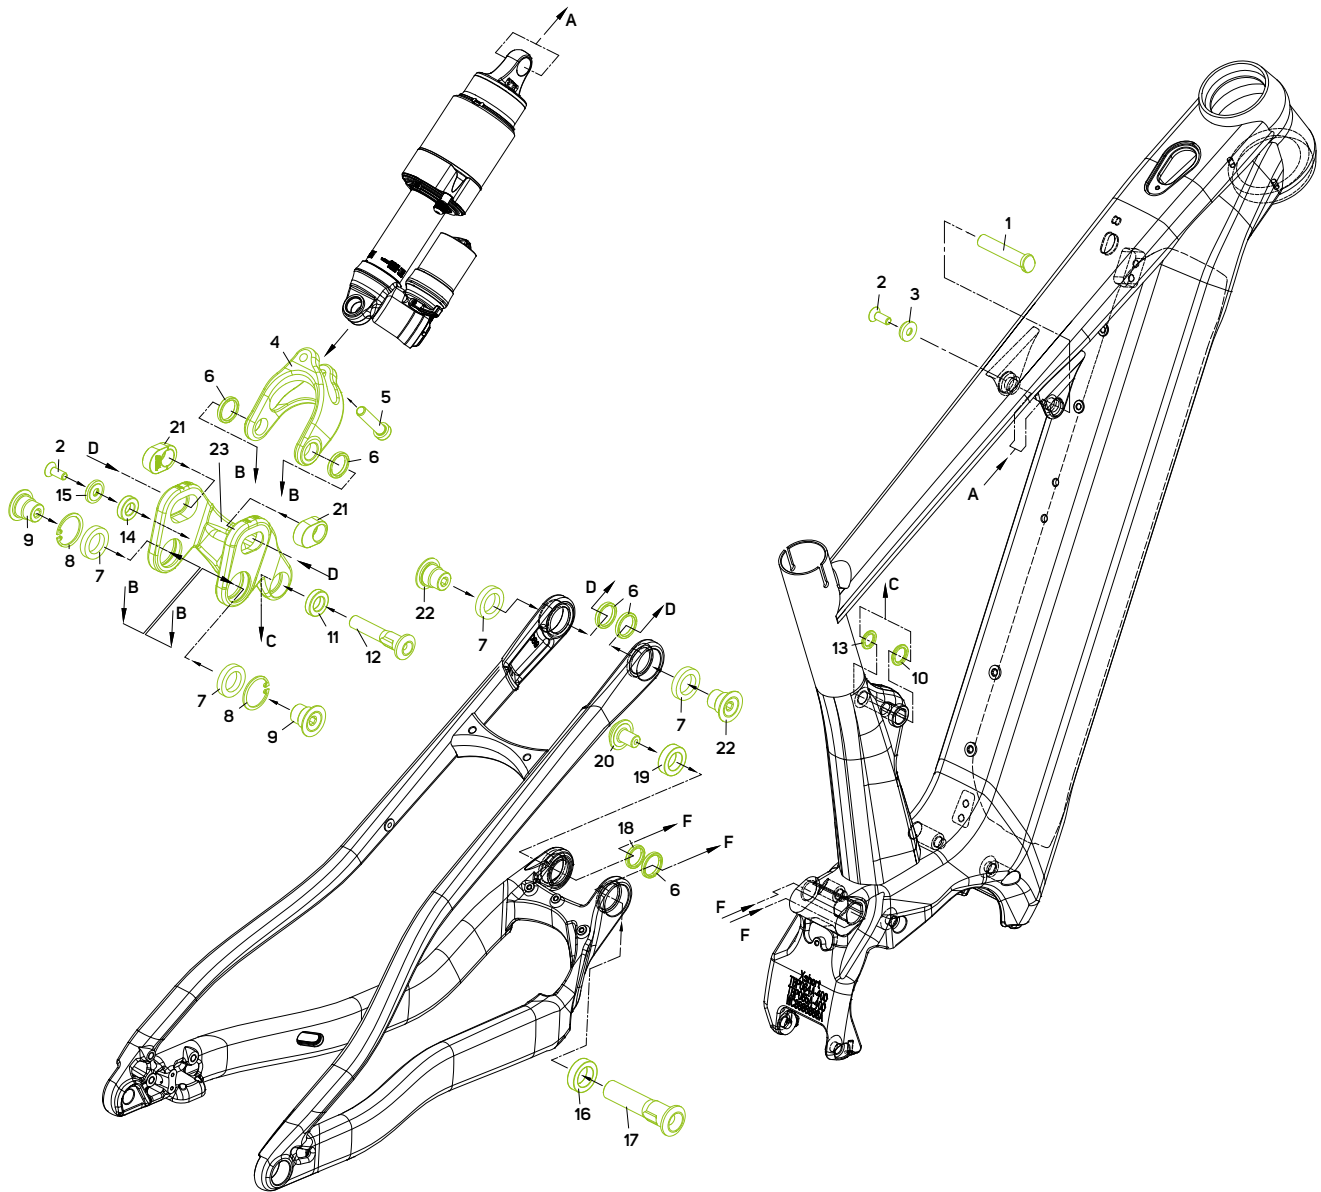

eONE-SIXTY LITE IV

SUSPENSION HARDWARE

No.	Item No.	Item	Detail information	Pieces	Torque Nm	No.	Item No.	Item	Detail information	Pieces	Torque Nm
1	A2191000233	HEAD SET	Acros AZA-718	1		13	A2300000230	SCREW	M4x0.7 L12mm	3	
2	A2002000135	THRU AXLE	EXPERT TR; L=178.5mm M12x1 TL=13.5mm	1		14	A2143000175	CABLE GUIDE		1	
3	A2161000079	COVER		1		16	A2116000278	PROTECTOR		1	
4	A2300000231	SCREW	M3x0.5 L8mm	1	0.5-1	17	A2300000318	SCREW	M4x0.7 L12mm	5	3-5
5	A2143000129	COVER	for lock opening	1		18	A2158000094	PROTECTOR	for chain stay	1	
6	A2263000042	COVER	for battery	1		19	A2263000044	PROTECTOR	for engine	1	
7	A2111000010	CABLE GUIDE		2		20	A2258000099	CABLE PLUG	for brake and speed sensor/light	1	
8	A2161000127	CABLE GUIDE		1		21	A2311000102	RD-HANGER	UDH	1	
9	A2298000144	SCREW	M5x0.8 L10mm	6	3-5	22	A2136000076	MOUNT	PM200	1	
10	A2300000468	SCREW	M8x1.25 L18.5mm	3	11-12	23	A2298000409	SCREW	M6x1 L12mm	3	12-14
11	A2300000469	SCREW	M8x1.25 L23mm	3	11-12						
12	A2263000043	COVER	for engine	1							