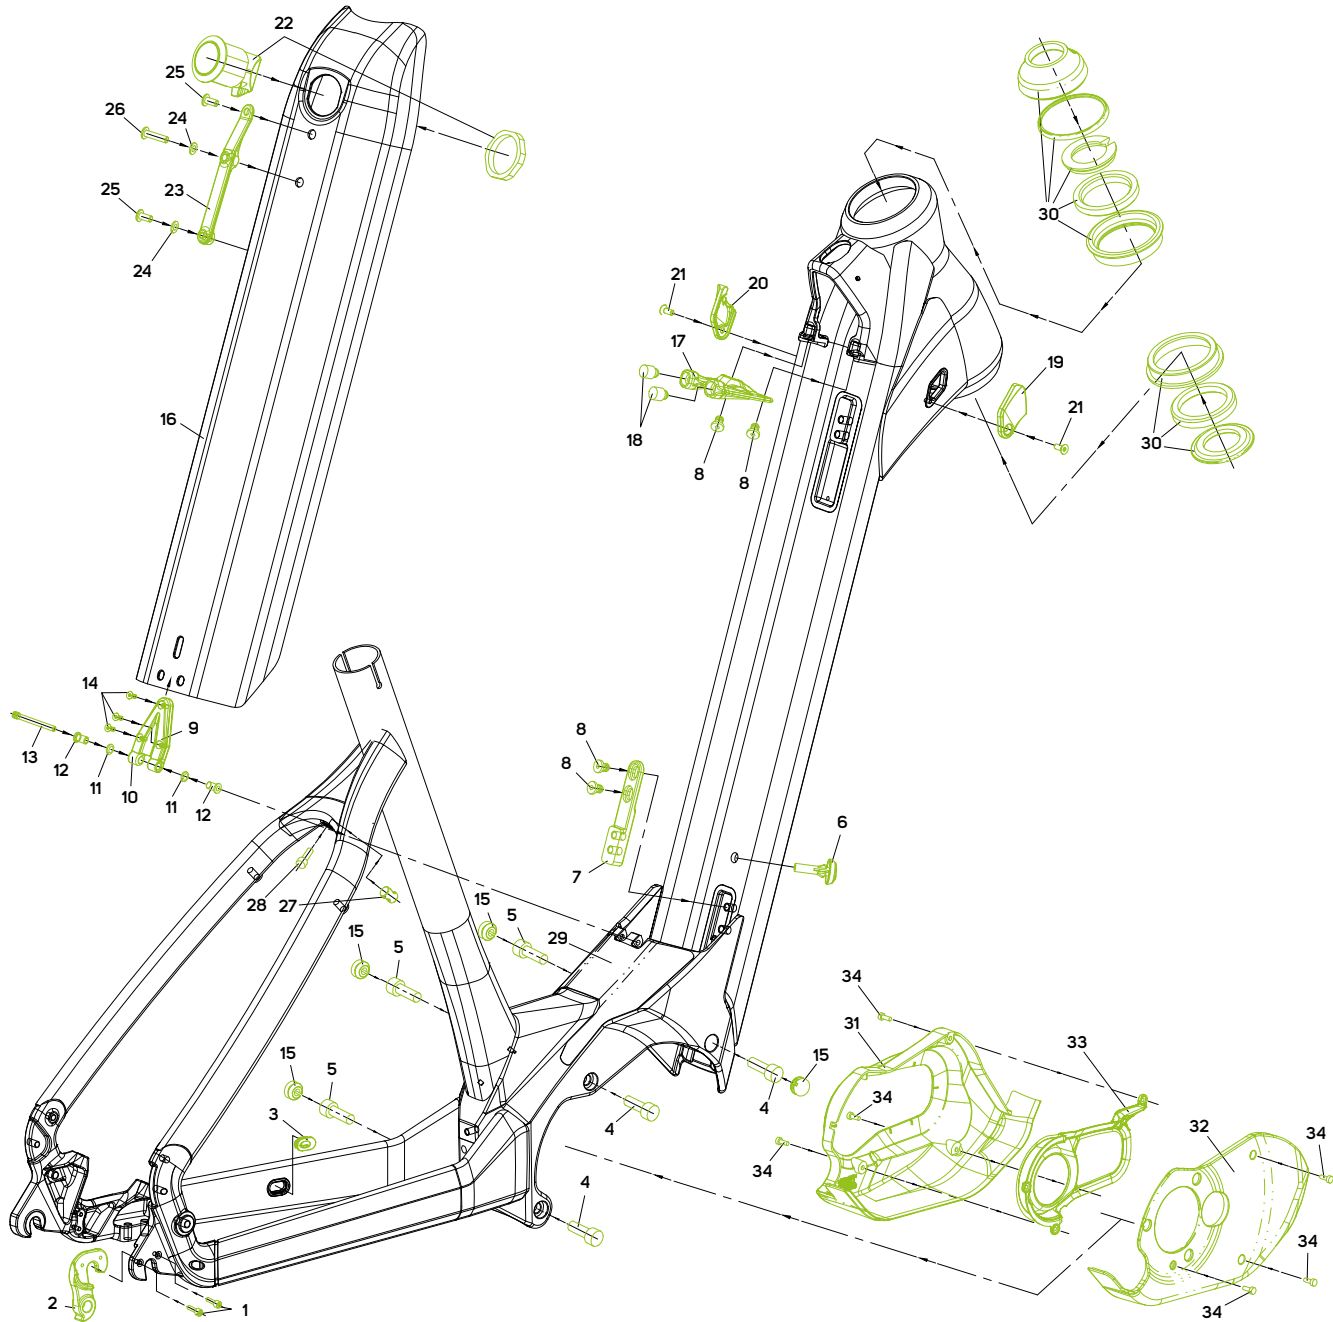

eSPRESSO CITY LITE II

No.	Item No.	Item	Detail information	Pieces	Torque Nm	No.	Item No.	Item	Detail information	Pieces	Torque Nm
1	A2300000004	SCREW	M3x0.5 L6mm	2	2-4	16	A2161000142	COVER	for battery; frame size XL	1	
2	A2311000072	RD-HANGER	DH-013F	1		17	A2136000071	MOUNT	for battery cover	1	
3	A2258000079	CABLE PLUG	for rear brake	1		18	A2029000001	BUMPER	for battery cover	2	
4	A2300000468	SCREW	M8x1.25 L18.5mm	3	11-12	19	A2258000127	CABLE GUIDE	for right side	1	
5	A2300000469	SCREW	M8x1.25 L23mm	3	11-12	20	A2258000128	CABLE GUIDE	for left side	1	
6	A2143000126	BUTTON	ON-OFF; for SHIMANO batteries	1		21	A2300000228	SCREW	M4x0.7 L14mm	2	1.5-2
6	A2143000097	BLIND PLUG	for TRENDPOWER SIMPLO batteries	1		22	A2134000061	BUTTON	for cover lock	1	3.5-4
7	A2164000088	MOUNT	for lower battery mount	1		23	A2136000017	MOUNT	for bottle cage	1	
8	A2298000143	SCREW	M6x1.0 L10mm	4	6-8	24	A2292000028	WASHER	OD9mm ID5.2mm H3mm	2	
9	A2030000016	MOUNT	for battery cover; upper part	1		25	A2298000154	SCREW	M5x0.8 L12mm	2	3-5
10	A2030000017	MOUNT	for battery cover; lower per	1		26	A2298000158	SCREW	M5x0.8 L25mm	1	3-5
11	A2160000012	O-RING	OD6mm ID4mm	2		27	A2300000204	NUT	for fender; M6	1	
12	A2221000048	BUSHING	for battery cover	2		28	A2300000288	SCREW	M6x1.0 L18mm	1	10-12
13	A2300000530	BOLT	M5x0.8 L39.5mm	1	4-6	29	A2363000255	PROTECTOR	for step through area	1	
14	A2300000231	SCREW	M3x0.5 L8mm	3	2-4	30	A2191000148	HEAD SET	MERIDA/VP-8252 (MH-P16/MH-P16)	1	
15	A2143000153	BLIND PLUG	for drive unit screw holes	4		31	A2263000046	COVER	for drive unit; left side	1	
16	A2161000138	COVER	for battery; frame size XS	1		32	A2263000047	COVER	for drive unit; right side	1	
16	A2161000139	COVER	for battery; frame size S	1		33	A9081000060	COVER	for drive unit; left side	1	
16	A2161000140	COVER	for battery; frame size M	1		34	A2298000325	SCREW	M3x0.5 L8mm	6	2-4
16	A2161000141	COVER	for battery; frame size L	1							