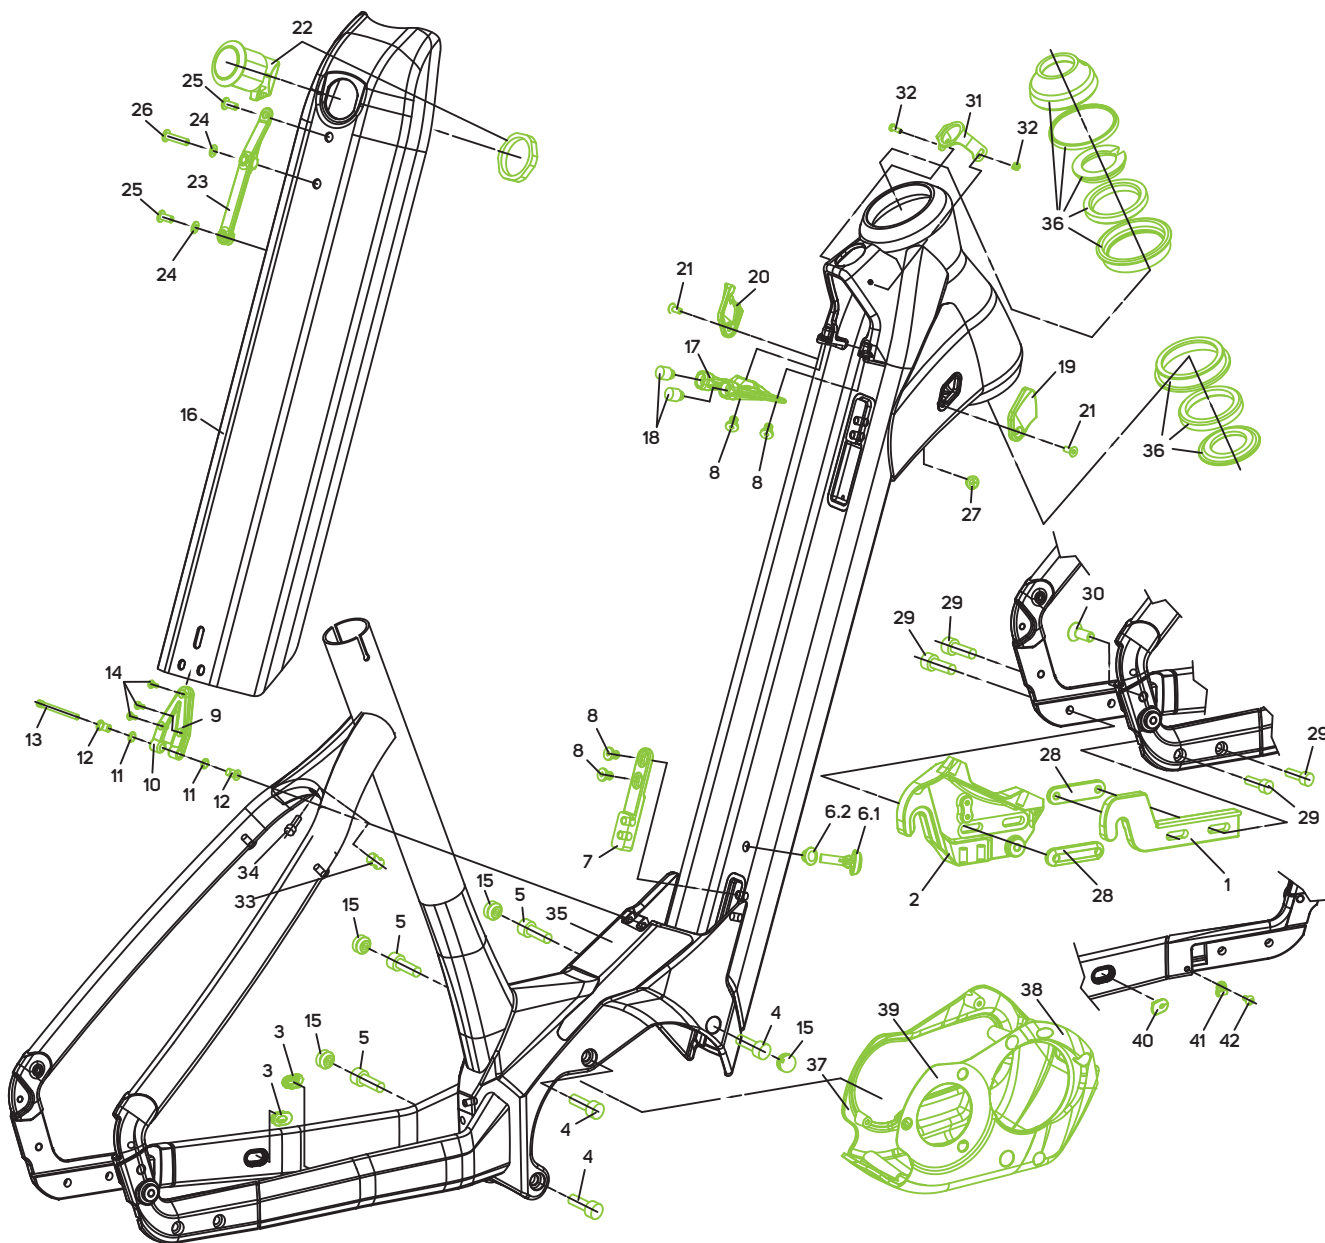

e S P R E S S O C I T Y L I T E I I H G  
S M A L L P A R T S F O R E 6 1 0 0

No.	Item No.	Item	Detail information	Pieces	Torque Nm	No.	Item No.	Item	Detail information	Pieces	Torque Nm
1	A 2311000106	MOUNT	for hub gear; right side	1		19	A 2258000127	CABLE GUIDE	for right side	1	
2	A 2311000118	MOUNT	for hub gear; left side	1		20	A 2258000128	CABLE GUIDE	for left side	1	
3	A 2258000079	CABLE PLUG	for rear brake	1		21	A 2300000228	SCREW	M4x0.7 L14mm	2	1.5-2
4	A 2300000468	SCREW	M8x1.25 L18.5mm	3	11-12	22	A 2134000061	BUTTON	for cover lock	1	3.75-4.25
5	A 2300000469	SCREW	M8x1.25 L23mm	3	11-12	23	A 2136000017	MOUNT	for bottle cage	1	
6.1	A 2143000126	BUTTON	ON-OFF for Shimano batteries	1		24	A 2292000028	WASHER	OD9mm ID5.2mm H3mm	2	
6.2	A 2143000097	BLIND PLUG	for SIMPLO batteries	1		25	A 2298000154	SCREW	M5x0.8 L12mm	2	3-5
7	A 2164000088	MOUNT	for lower battery mount	1		26	A 2298000158	SCREW	M5x0.8 L25mm	1	3-5
8	A 2298000143	SCREW	M6x1.0 L10mm	4	6-8	27	A 2143000122	CABLE PLUG	for front light	1	
9	A 2030000016	MOUNT	upper; for battery cover	1		28	A 2136000094	MOUNT	for hub gear mount	2	
10	A 2030000017	MOUNT	lower; for battery cover	1		29	A 2300000018	SCREW	M6x1.0 L18mm	4	10-12
11	A 2160000012	O-RING	OD6mm ID4mm	2		30	A 2300000498	SCREW	for frame connection	1	10-12
12	A 2221000048	BUSHING	for battery cover	2		31	A 2164000065	MOUNT	for SIMPLO ON-OFF	1	
13	A 2300000530	BOLT	M5x0.8 L39.5mm	1	4-6	32	A 2300000568	SCREW	M3x0.5 L6mm	2	2-4
14	A 2300000231	SCREW	M3x0.5 L8mm	3	2-4	33	A 2300000204	NUT	for fender; M6	1	
15	A 2143000153	BLIND PLUG	for drive unit screw holes	4		34	A 2300000288	SCREW	M6x1.0 L18mm	1	10-12
16	A 2161000138	COVER	for battery; frame size XS	1		35	A 2363000255	PROTECTOR	for step through area	1	
16	A 2161000139	COVER	for battery; frame size S	1		36	A 2191000148	HEAD SET	MERIDA/VP-8252 (MH-P16/MH-P16)	1	
16	A 2161000140	COVER	for battery; frame size M	1		37	A 2161000145	COVER	for drive unit; left side	1	
16	A 2161000141	COVER	for battery; frame size L	1		38	A 2161000146	COVER	for drive unit; front right side	1	
16	A 2161000142	COVER	for battery; frame size XL	1		39	A 2161000147	COVER	for drive unit; rear right side	1	
17	A 2136000071	MOUNT	for battery cover	1		40	A 2258000053	CABLE PLUG	for Di2 wire	1	
18	A 2029000001	BUMPER	for battery cover	2		41	A 2258000098	CABLE GUIDE	for M4 fixation	1	
						42	A 2300000048	SCREW	M4x0.7 L8mm	1	1.5-2