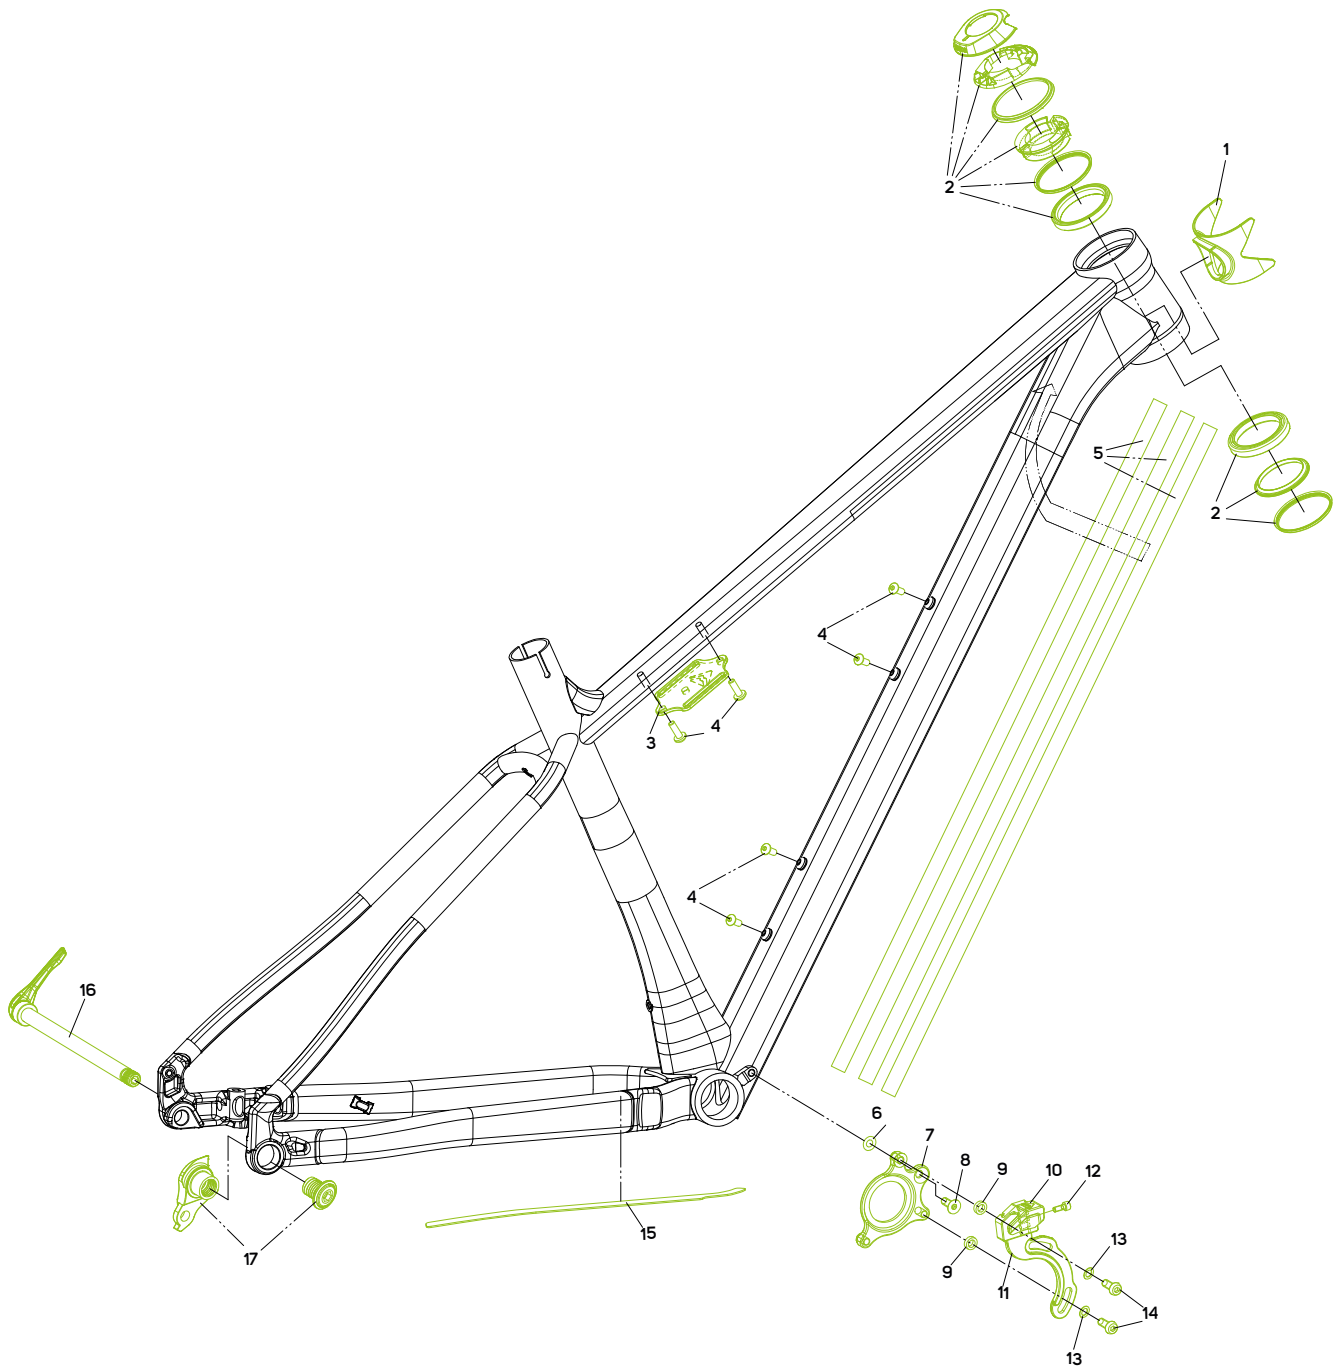

BIG.NINE LITE III

No.	Item No.	Item	Detail information	Pieces	Torque Nm	No.	Item No.	Item	Detail information	Pieces	Torque Nm
1	A2161000211	CABLE GUIDE	for headtube	1		11	A2232000042	MOUNT	Mount for chain guide	1	
2	A2191000231	HEAD SET	Acros AIX-586	1		12	A2300000484	SCREW	M4x0.7 L10mm	1	1.5-2
3	A2161000227	MOUNT	for tube/accessoires	1		13	A2292000106	WASHER	OD10mm ID6.2mm H0.5mm	2	
4	A2298000071	SCREW	M5x0.8 L15mm	6	3-5	14	A2298000224	SCREW	M6x1 L16mm	2	6-8
5	A2029000037	TUBE	foam; ID6mm L450mm	3		15	A2352000097	PROTECTOR	for chain stay	1	
6	A2160000025	O-RING	OD11mm ID6mm	1		16	A2002000135	THRU AXLE	EXPERT TR; L=178.5mm M12x1 TL=13.5mm	1	
7	A2164000062	MOUNT	ISCG-05	1		17	A2311000102	RD-HANGER	UDH	1	
8	A2298000107	SCREW	M6x1 L12mm	1	6-8						
9	A2294000167	WASHER	OD12mm ID6.4mm H0.5mm	2							
10	A2232000028	CHAIN GUIDE	for 28T-36T	1							