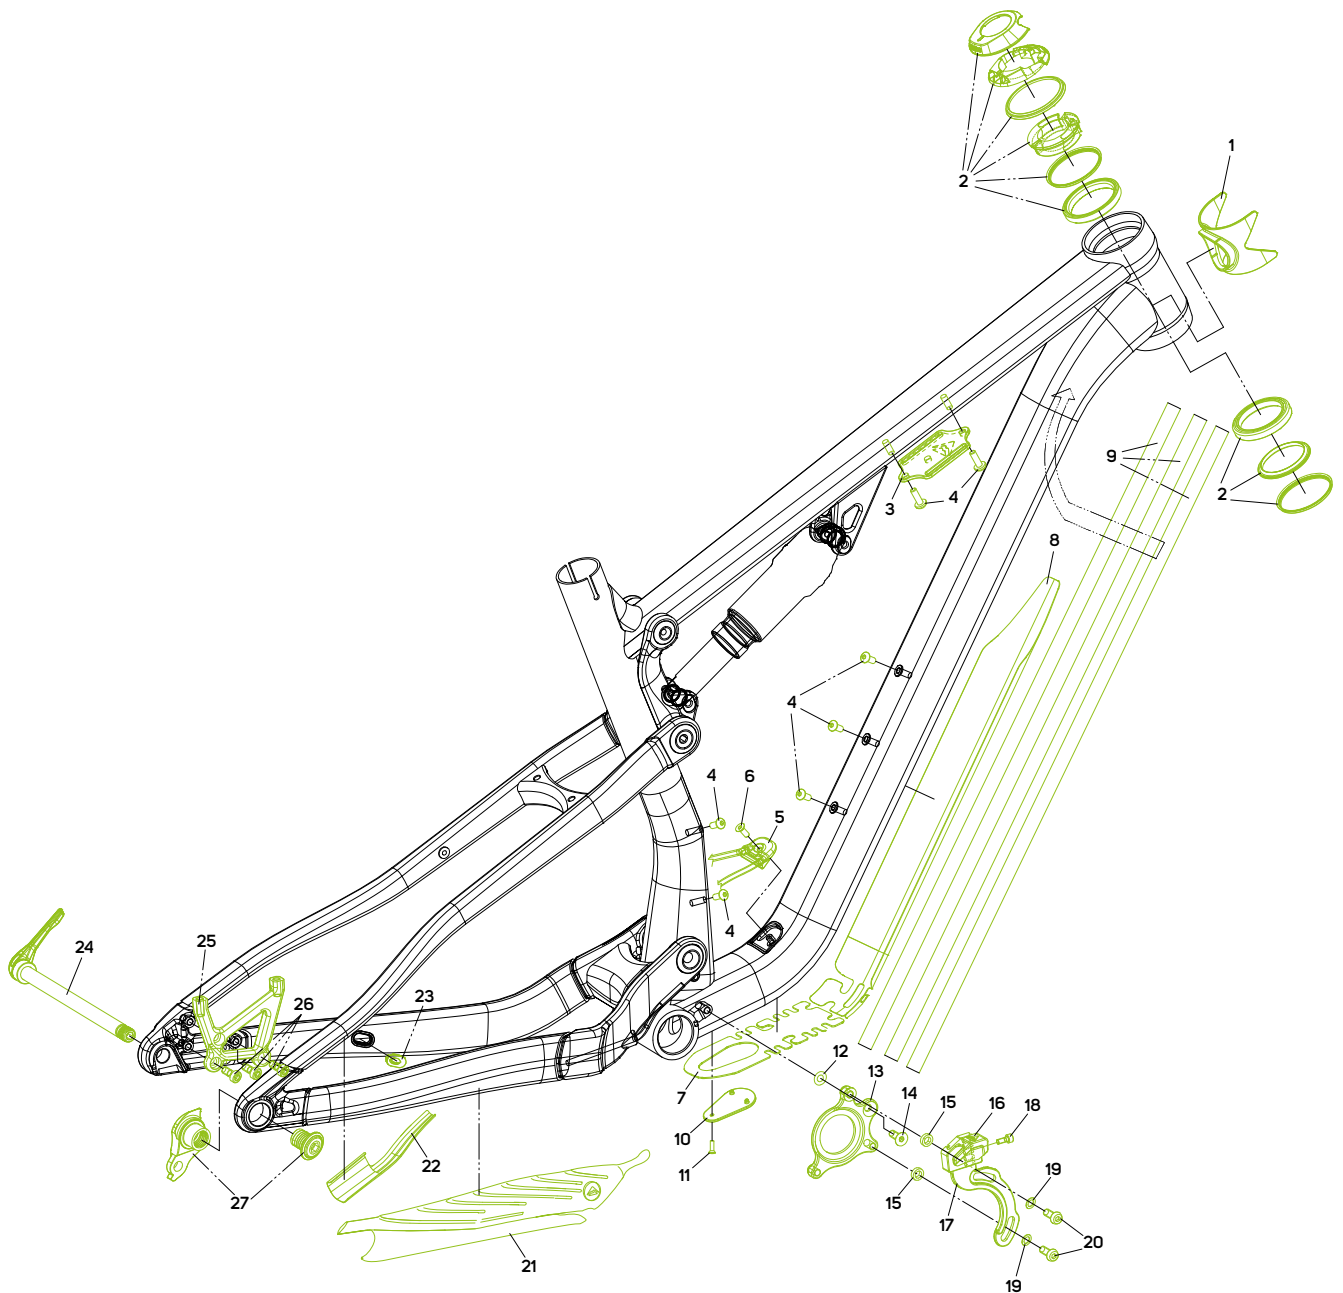

ONE-TWENTY LITE V

SUSPENSION HARDWARE

No.	Item No.	Item	Detail information	Pieces	Torque Nm	No.	Item No.	Item	Detail information	Pieces	Torque Nm
1	A2161000211	CABLE GUIDE	for headtube	1		15	A2294000167	WASHER	OD12mm ID6.4mm H0.5mm	2	
2	A2191000231	HEAD SET	Acros AIX-586	1		16	A2232000028	CHAIN GUIDE	for 28T-36T	1	
3	A2161000227	MOUNT	for tube/accessoires	1		17	A2232000042	MOUNT	Mount for chain guide	1	
4	A2298000071	SCREW	M5x0.8 L15mm	7	3-5	18	A2300000484	SCREW	M4x0.7 L10mm	1	1.5-2
5	A2258000225	CABLE GUIDE	for RD and rear brake	1		19	A2292000106	WASHER	OD10mm ID6.2mm H0.5mm	2	
6	A2300000501	SCREW	M4x0.7 L16mm	1	1.5-2	20	A2298000224	SCREW	M6x1 L16mm	2	6-8
7	A2358000145	PROTECTOR	for down tube	1		21	A2158000038	PROTECTOR	for chain stay	1	
8	A2358000131	PROTECTOR	for down tube	1		22	A2362000121	PROTECTOR	for seat stay	1	
9	A2029000037	TUBE	foam; ID6mm L450mm	3		23	A2258000117	CABLE PLUG	for brake	1	
10	A2161000079	COVER	for service opening	1		24	A2002000135	THRU AXLE	EXPERT TR; L=178.5mm M12x1 TL=13.5mm	1	
11	A2300000231	SCREW	M3x0.5 L8mm	1	0.5-1	25	A2136000076	MOUNT	PM200	1	
12	A2160000025	O-RING	OD11mm ID6mm	1		25	A2164000090	MOUNT	PM180	1	
13	A2164000062	MOUNT	ISCG-05	1		26	A2298000409	SCREW	M6x1 L12mm	3	12-14
14	A2298000107	SCREW	M6x1 L12mm	1	6-8	27	A2311000102	RD-HANGER	UDH	1	