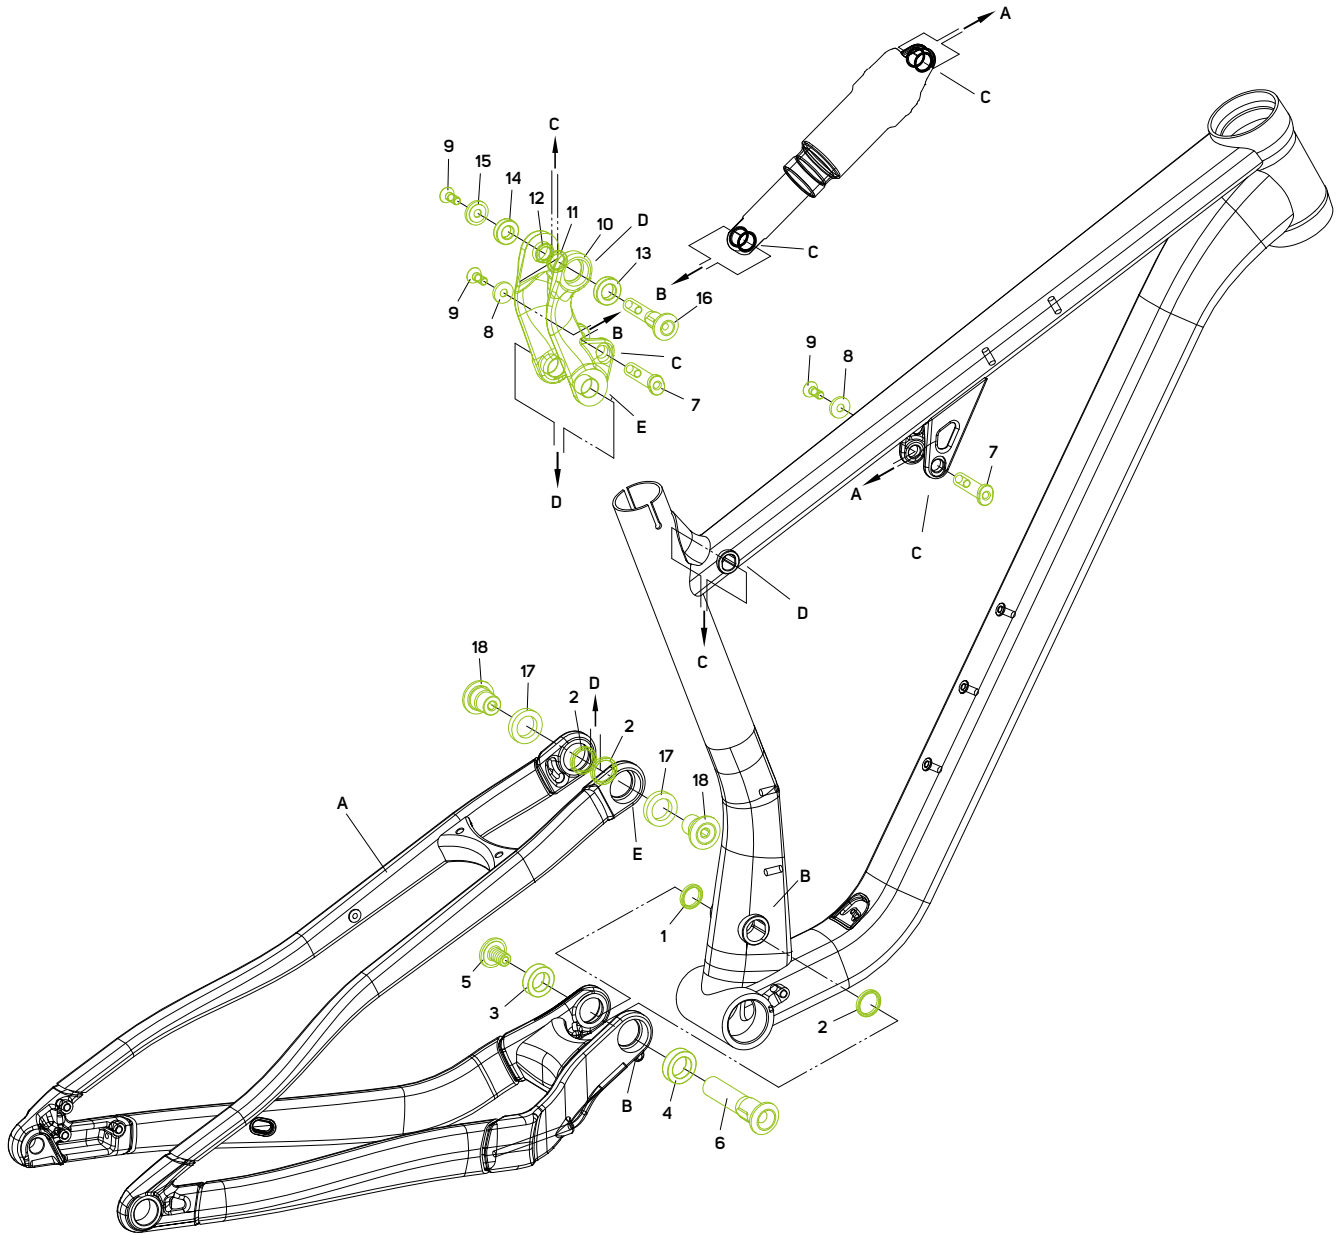

ONE-TWENTY LITE V

SUSPENSION HARDWARE

No.	Item No.	Item	Detail information	Pieces	Torque Nm	No.	Item No.	Item	Detail information	Pieces	Torque Nm
1	A2161000211	CABLE GUIDE	for headtube	1		15	A2294000167	WASHER	OD12mm ID6.4mm H0.5mm	2	
2	A2191000231	HEAD SET	Acros AIX-586	1		16	A2232000028	CHAIN GUIDE	for 28T-36T	1	
3	A2161000227	MOUNT	for tube/accessoires	1		17	A2232000042	MOUNT	Mount for chain guide	1	
4	A2298000071	SCREW	M5x0.8 L15mm	7	3-5	18	A2300000484	SCREW	M4x0.7 L10mm	1	1.5-2
5	A2258000225	CABLE GUIDE	for RD and rear brake	1		19	A2292000106	WASHER	OD10mm ID6.2mm H0.5mm	2	
6	A2300000501	SCREW	M4x0.7 L16mm	1	1.5-2	20	A2298000224	SCREW	M6x1 L16mm	2	6-8
7	A2358000145	PROTECTOR	for down tube	1		21	A2158000038	PROTECTOR	for chain stay	1	
8	A2358000131	PROTECTOR	for down tube	1		22	A2362000121	PROTECTOR	for seat stay	1	
9	A2029000037	TUBE	foam; ID6mm L450mm	3		23	A2258000117	CABLE PLUG	for brake	1	
10	A2161000079	COVER	for service opening	1		24	A2002000135	THRU AXLE	EXPERT TR; L=178.5mm M12x1 TL=13.5mm	1	
11	A2300000231	SCREW	M3x0.5 L8mm	1	0.5-1	25	A2136000076	MOUNT	PM200	1	
12	A2160000025	O-RING	OD11mm ID6mm	1		25	A2164000090	MOUNT	PM180	1	
13	A2164000062	MOUNT	ISCG-05	1		26	A2298000409	SCREW	M6x1 L12mm	3	12-14
14	A2298000107	SCREW	M6x1 L12mm	1	6-8	27	A2311000102	RD-HANGER	UDH	1	