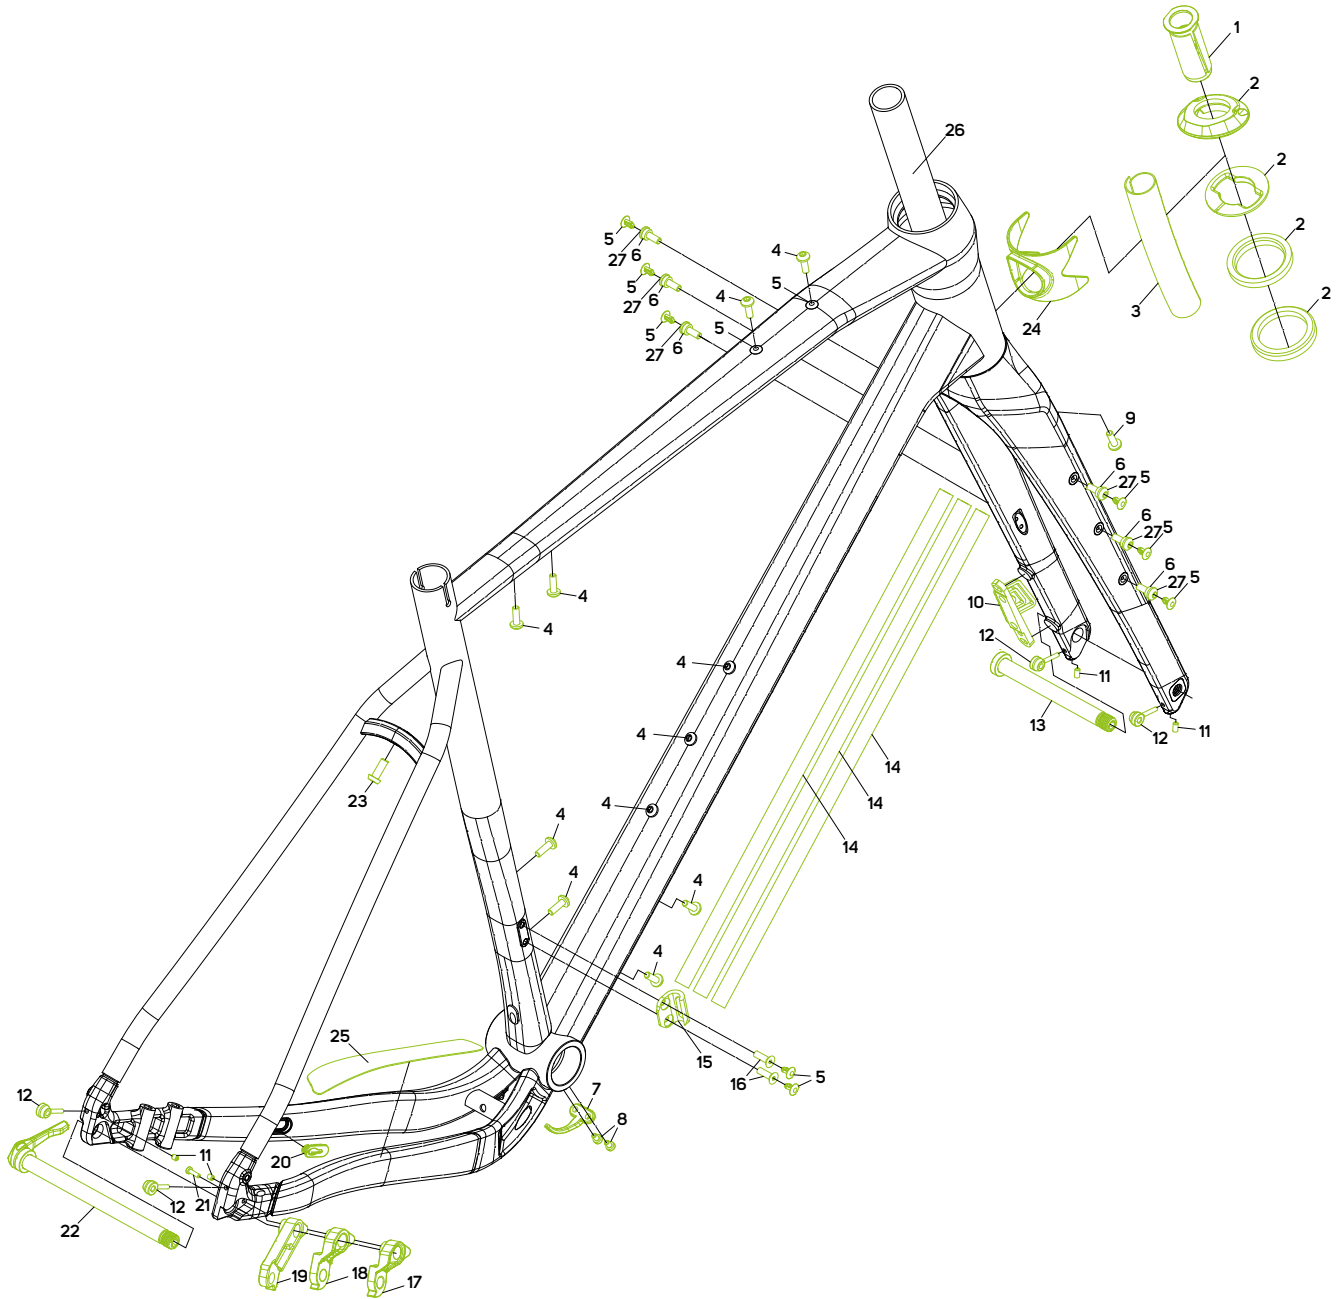

# SILEX LITE II

No.	Item No.	Item	Detail information	Pieces	Torque Nm	No.	Item No.	Item	Detail information	Pieces	Torque Nm
1	A2054000198	EXPANDER	for fork steerer ID 23.6mm x 8	1	6-8	12	A2164000089	MOUNT	fender to frame and fork	4	
2	A2191000242	HEAD SET	Acros AIX-631 320.52.631 (without fork cone, for carbon fork)	1		13	A2002000120	THRU AXLE	EXPERT SL; L=120mm M12x1.5 TL=12mm	1	
2		HEAD SET	Acros AIX-634 320.52.634 (with fork cone, for suspension fork)	1		14	A2029000037	TUBE	foam; ID6mm; 450mm	3	
3	A2029000062	TUBE	woven; L170mm; for size XL	1		15	A2136000118	MOUNT	for mounting a front derailleur	1	
3	A2029000061	TUBE	woven; L150mm; for size L	1		16	A2298000198	SCREW	M5*P0.8 L16mm	2	4-5
3	A2029000060	TUBE	woven; L125mm; for size M	1		17	A2311000104	RD-HANGER	DH-068 for ROAD-RD	1	
3	A2029000059	TUBE	woven; L105mm; for size S	1		18	A2311000150	RD-HANGER	DH-076 for MTB-RD	1	
3	A2029000058	TUBE	woven; L90mm; for size XS	1		19	A2311000103	RD-HANGER	DH-067 for SHIMANO direct mount	1	
4	A2298000059	SCREW	M5*P0.8 L15mm	11	3-5	20	A2258000099	CABLE PLUG	brake hose out of chain stay	1	
5	A2143000117	BLIND PLUG	for M5 threaded hole	10		21	A2300000129	SCREW	M3*P0.5 L10mm	1	2-3
6	A2292000028	WASHER	OD9mm ID5.2mm H3mm	6		22	A2002000119	THRU AXLE	EXPERT SL; L=162.5mm M12x1.5 TL=12mm	1	
7	A2240000010	CABLE GUIDE	front derailleur cable below bottom bracket	1		23	A2298000240	SCREW	M6*P1.0 L16mm	1	6-8
8	A2298000093	SCREW	M4*P0.7 L6mm	2	3-4	24	A21610000211	CABLE GUIDE	for headtube	1	
9	A2298000392	SCREW	M5*P0.8 L12mm	1	4-5	25	A2352000098	PROTECTOR	for chain stay	1	
10	A2164000091	DISC COOLER	front; for FM160 to FM180	1		26	A2350001663	FORK	Silex II	1	
11	A2298000356	SCREW	M4*P0.7 L8mm	4	3-4	27	A2298000210	SCREW	M5*P0.8 L15mm	6	4-5