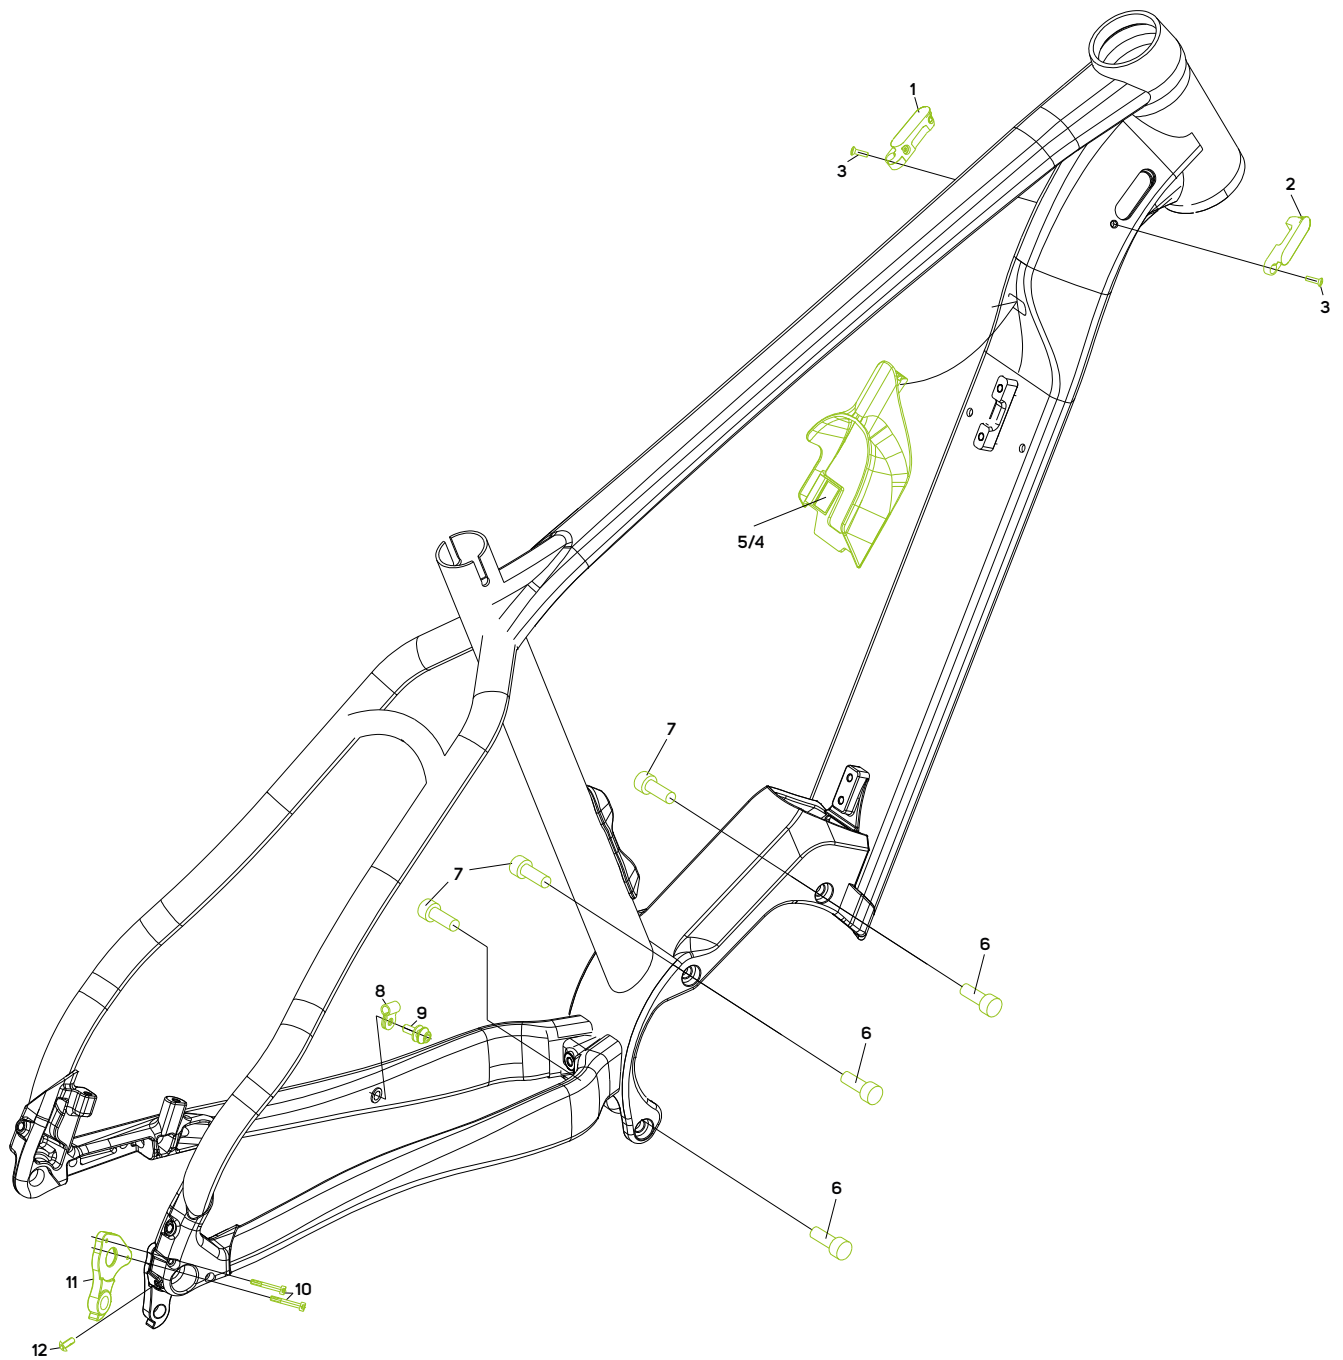

eBIG.NINE/SEVEN LITE

No.	Item No.	Item	Detail information	Pieces	Torque Nm
1		CABLE GUIDE	SMART ENTRY		
2		CABLE GUIDE	SMART ENTRY		
3	A2300000213	SCREW	M3x0.5 L13.5mm	2	2-4
4	A2151000026	BATTERY COVER	for eBIG.SEVEN sizes XS / S for eBIG.NINE size M	1	
5	A2151000025	BATTERY COVER	for eBIG.SEVEN size M for eBIG.NINE sizes L / XL	1	
6	A2300000468	SCREW	M8x1.25 L18.5mm	3	11-12
7	A2300000469	SCREW	M8x1.25 L23mm	3	11-12
8	A2258000012	CABLE GUIDE	for M5 fixation	1	
9	A2298000004	SCREW	M5x0.8 L15mm with washer	1	3-5
10	A2300000185	SCREW	M3x0.5 L20.5mm	2	2-4
11	A2311000067	RD-HANGER	DH-057	1	
12	A2300000048	SCREW	M4x0.7 L8mm	1	3-5