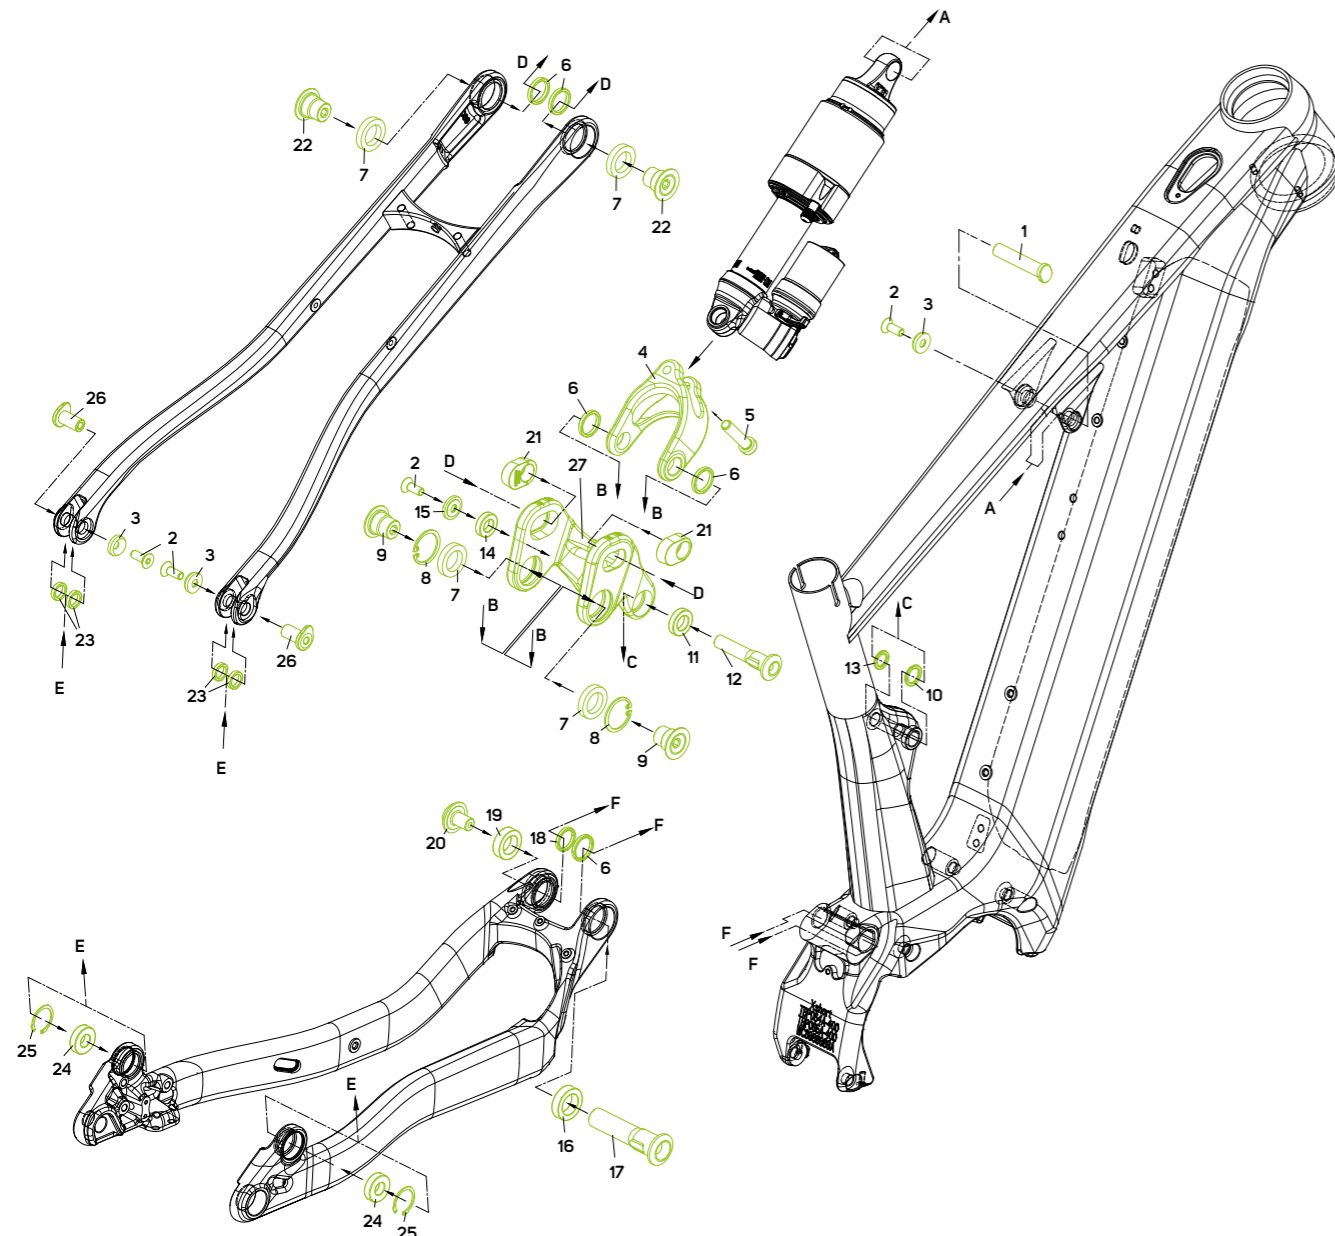

eONE-FORTY LITE IV

SUSPENSION HARDWARE

No.	Item No.	Item	Detail information	Pieces	Torque Nm	No.	Item No.	Item	Detail information	Pieces	Torque Nm
1	A2300000724	BOLT	M6x1 OD10mm L49.2mm	1		15	A2294000197	WASHER	for M6 sunkenhead screw OD18.5mm	1	
2	A2298000113	SCREW	M6x1 L16mm	2	8-10	16	A2221000040	BEARING	172607V-2RS OD26mm ID17mm W7mm	1	
3	A2294000196	WASHER	for M6 sunkenhead screw OD16mm	1		17	A2300000279	BOLT	M6x1 OD15/17mm L55mm	1	
4	A2036000030	MOUNT	for shock with bushing	1		18	A2294000016	WASHER	OD19mm ID15.1mm H3mm	1	
5	A2300000667	SCREW	M8x1.25 L40mm	1	11-12	19	A2221000043	BEARING	3802V-2RS OD24mm ID15mm W7mm	1	
6	A2294000102	WASHER	OD21mm ID17mm H3mm	5		20	A2300000609	SCREW	M10x1 L15mm	1	15-17
7	A2221000058	BEARING	6803V-2RS OD26mm ID17mm W5mm 4	4		21	A2302000082	NUT	M15x1 flipchip	2	
8	A2294000182	LOCK RING	for ID26	2		22	A2300000611	SCREW	M15x1 L18.5mm	2	23-25
9	A2300000684	SCREW	M15x1 L16mm	2	23-25	23	A2294000212	WASHER	OD14mm ID10.1mm H3.1mm	4	
10	A2294000105	WASHER	OD17mm ID12.1mm H2mm	1		24	A2221000060	BEARING	6900V-2RS OD22mm ID10mm W6mm	2	
11	A2221000035	BEARING	6801V-2RS OD21mm ID12mm W5mm	1		25	A2294000211	LOCK RING	for ID22	2	
12	A2300000475	BOLT	M6x1 OD10/12mm L55mm	1		26	A2300000652	BOLT	M6x1 OD10mm L18.8mm	2	
13	A2294000205	WASHER	OD15.5mm ID10.1mm H2mm	1		27	A2031000091	LINK		1	
14	A2221000034	BEARING	6800V-2RS OD19mm ID10mm W5mm	1							