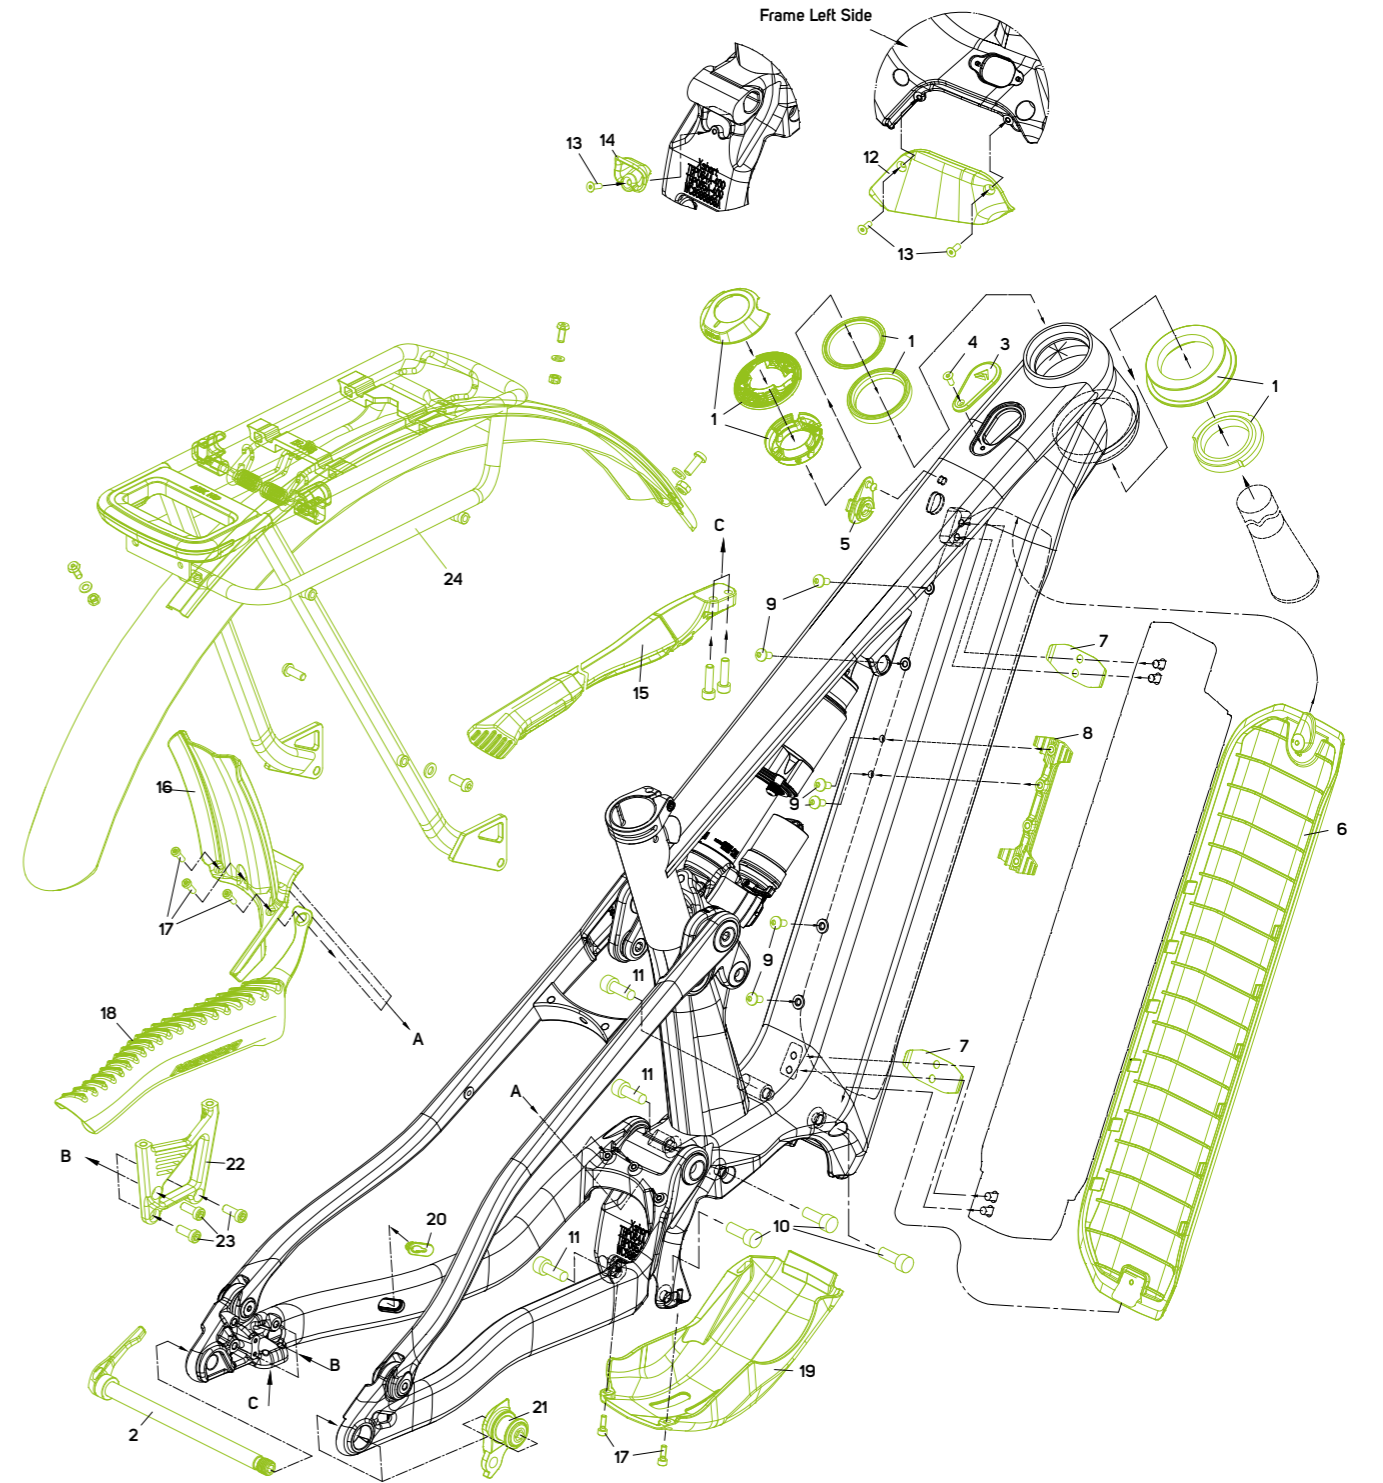

eONE-FORTY LITE IV

SUSPENSION HARDWARE

No.	Item No.	Item	Detail information	Pieces	Torque Nm	No.	Item No.	Item	Detail information	Pieces	Torque Nm
1	A2300000724	BOLT	M6x1 OD10mm L49.2mm	1		15	A2294000197	WASHER	for M6 sunkenhead screw OD18.5mm	1	
2	A2298000113	SCREW	M6x1 L16mm	2	8-10	16	A2221000040	BEARING	172607V-2RS OD26mm ID17mm W7mm	1	
3	A2294000196	WASHER	for M6 sunkenhead screw OD16mm	1		17	A2300000279	BOLT	M6x1 OD15/17mm L55mm	1	
4	A2036000030	MOUNT	for shock with bushing	1		18	A2294000016	WASHER	OD19mm ID15.1mm H3mm	1	
5	A2300000667	SCREW	M8x1.25 L40mm	1	11-12	19	A2221000043	BEARING	3802V-2RS OD24mm ID15mm W7mm	1	
6	A2294000102	WASHER	OD21mm ID17mm H3mm	5		20	A2300000609	SCREW	M10x1 L15mm	1	15-17
7	A2221000058	BEARING	6803V-2RS OD26mm ID17mm W5mm 4	4		21	A2302000082	NUT	M15x1 flipchip	2	
8	A2294000182	LOCK RING	for ID26	2		22	A2300000611	SCREW	M15x1 L18.5mm	2	23-25
9	A2300000684	SCREW	M15x1 L16mm	2	23-25	23	A2294000212	WASHER	OD14mm ID10.1mm H3.1mm	4	
10	A2294000105	WASHER	OD17mm ID12.1mm H2mm	1		24	A2221000060	BEARING	6900V-2RS OD22mm ID10mm W6mm	2	
11	A2221000035	BEARING	6801V-2RS OD21mm ID12mm W5mm	1		25	A2294000211	LOCK RING	for ID22	2	
12	A2300000475	BOLT	M6x1 OD10/12mm L55mm	1		26	A2300000652	BOLT	M6x1 OD10mm L18.8mm	2	
13	A2294000205	WASHER	OD15.5mm ID10.1mm H2mm	1		27	A2031000091	LINK		1	
14	A2221000034	BEARING	6800V-2RS OD19mm ID10mm W5mm	1							