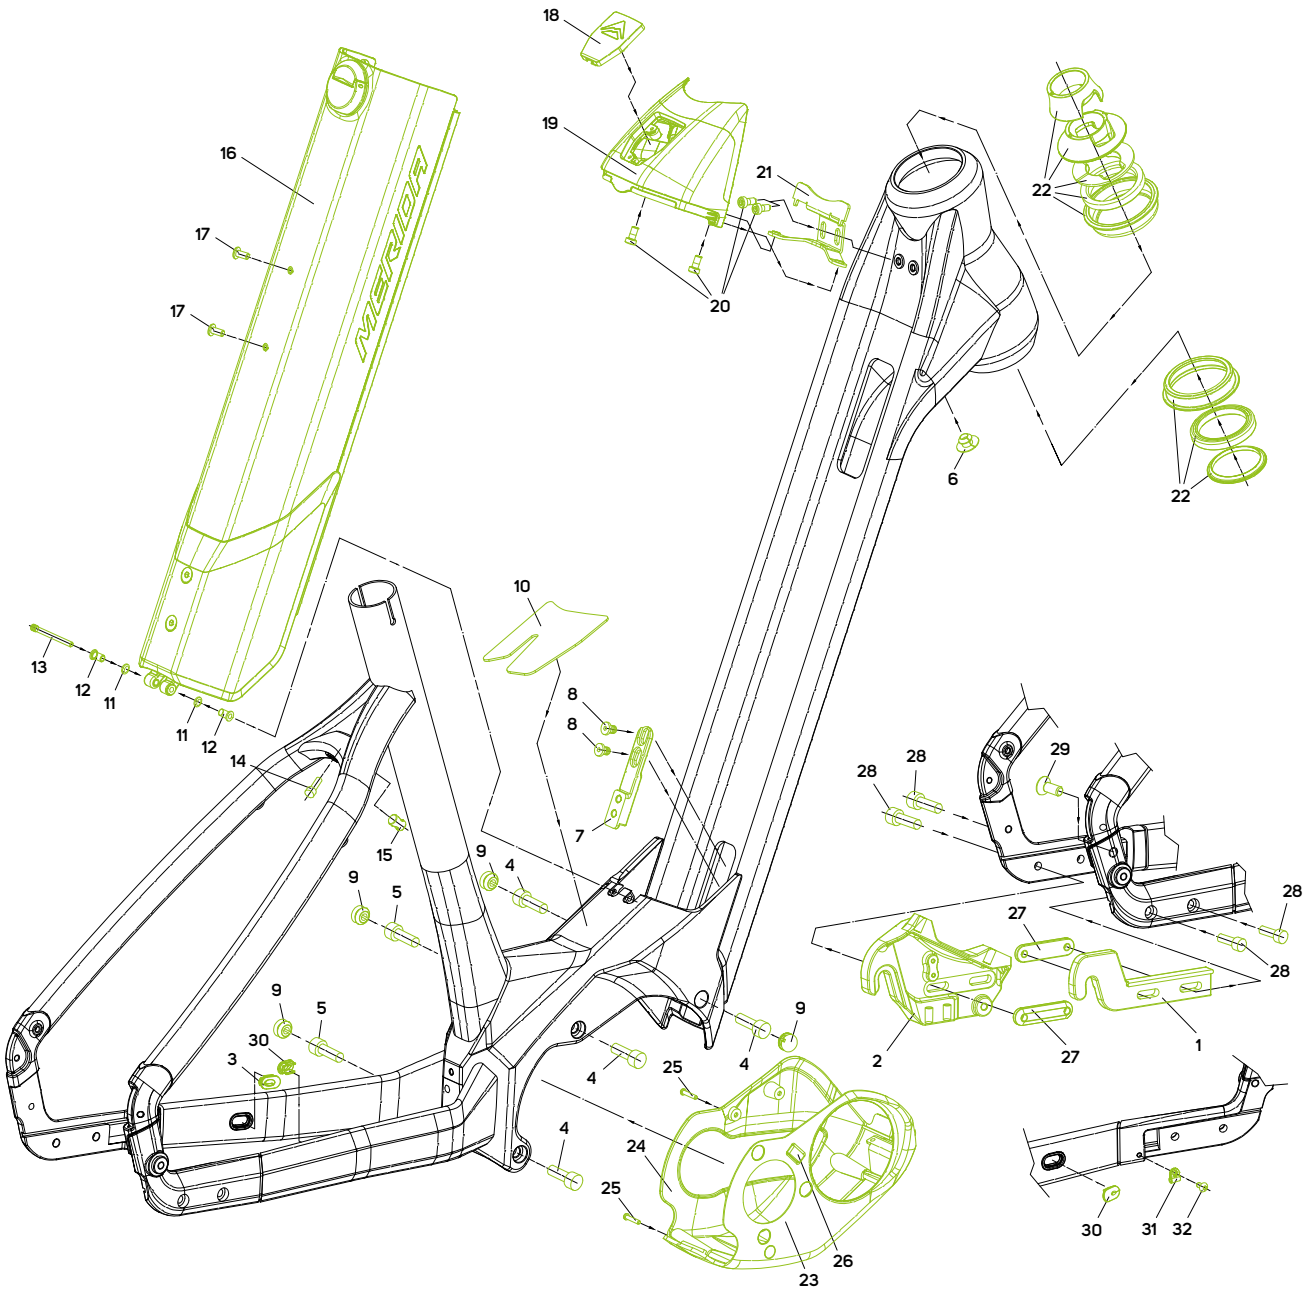

# eSPRESSO CITY LITE III HG

No.	Item No.	Item	Detail information	Pieces	Torque Nm	No.	Item No.	Item	Detail information	Pieces	Torque Nm
1	A 2311000106	MOUNT	for hub gear; right side	1		16	A 2263000014	COVER	for battery; frame size S	1	
2	A 2311000118	MOUNT	for hub gear; left side	1		16	A 2263000013	COVER	for battery; frame size XS	1	
3	A 2258000079	CABLE PLUG	for rear brake	1		17	A 2298000311	SCREW	M5x0.8 L12mm	2	3-5
4	A 2300000468	SCREW	M8x1.25 L18.5mm	3	11-12	18	A 2154000001	COVER	Blind plug for charging port	1	
5	A 2300000469	SCREW	M8x1.25 L23mm	3	11-12	19	A 2263000038	COVER	for lock and battery	1	
6	A 2143000124	CABLE PLUG	for front light cable	1		20	A 2298000119	SCREW	M5x0.8 L10mm	4	3-5
7	A 2164000088	MOUNT	for lower battery mount	1		21	A 2136000122	MOUNT	for charging port cover	1	
8	A 2298000143	SCREW	M6x1.0 L10mm	4	6-8	22	A 2191000228	HEAD SET	MERIDA/VP-8253 (MH-P16/MH-P16) for 1.5" Tapered fork	1	
9	A 2143000153	BLIND PLUG	for drive unit screw holes	4		22	A 2191000224	HEAD SET	MERIDA/VP-8254 (MH-P16/MH-P16) for 1 1/8" Tapered fork	1	
10	A 2363000406	PROTECTOR	for step through area	1		23	A 2161000144	COVER	for drive unit ; right side	1	
11	A 2160000012	O-RING	OD6mm ID4mm	2		24	A 2263000002	COVER	for drive unit ; left side	1	
12	A 2221000048	BUSHING	for battery cover	2		25	A 2298000278	SCREW	3x16mm	2	2-4
13	A 2300000530	BOLT	M5x0.8 L39.5mm	1	4-6	26	A 2029000040	PROTECTOR	for Chain cover mount	1	
14	A 2300000288	SCREW	M6x1.0 L18mm	1	10-12	27	A 2136000094	MOUNT	for hub gear	2	
15	A 2300000204	NUT	for fender; M6	1		28	A 2300000018	SCREW	M6x1.0 L18mm	4	10-12
16	A 2263000017	COVER	for battery; frame size XL	1		29	A 2300000498	SCREW	M8x1.0 L10mm	1	10-12
16	A 2263000016	COVER	for battery; frame size L	1		30	A 2258000053	CABLE PLUG	for DI2 wire exit	1	
16	A 2263000015	COVER	for battery; frame size M	1		31	A 2258000098	CABLE GUIDE	for DI2 cable	1	
						32	A 2300000048	SCREW	M4x0.7 L8mm	1	1.5-2