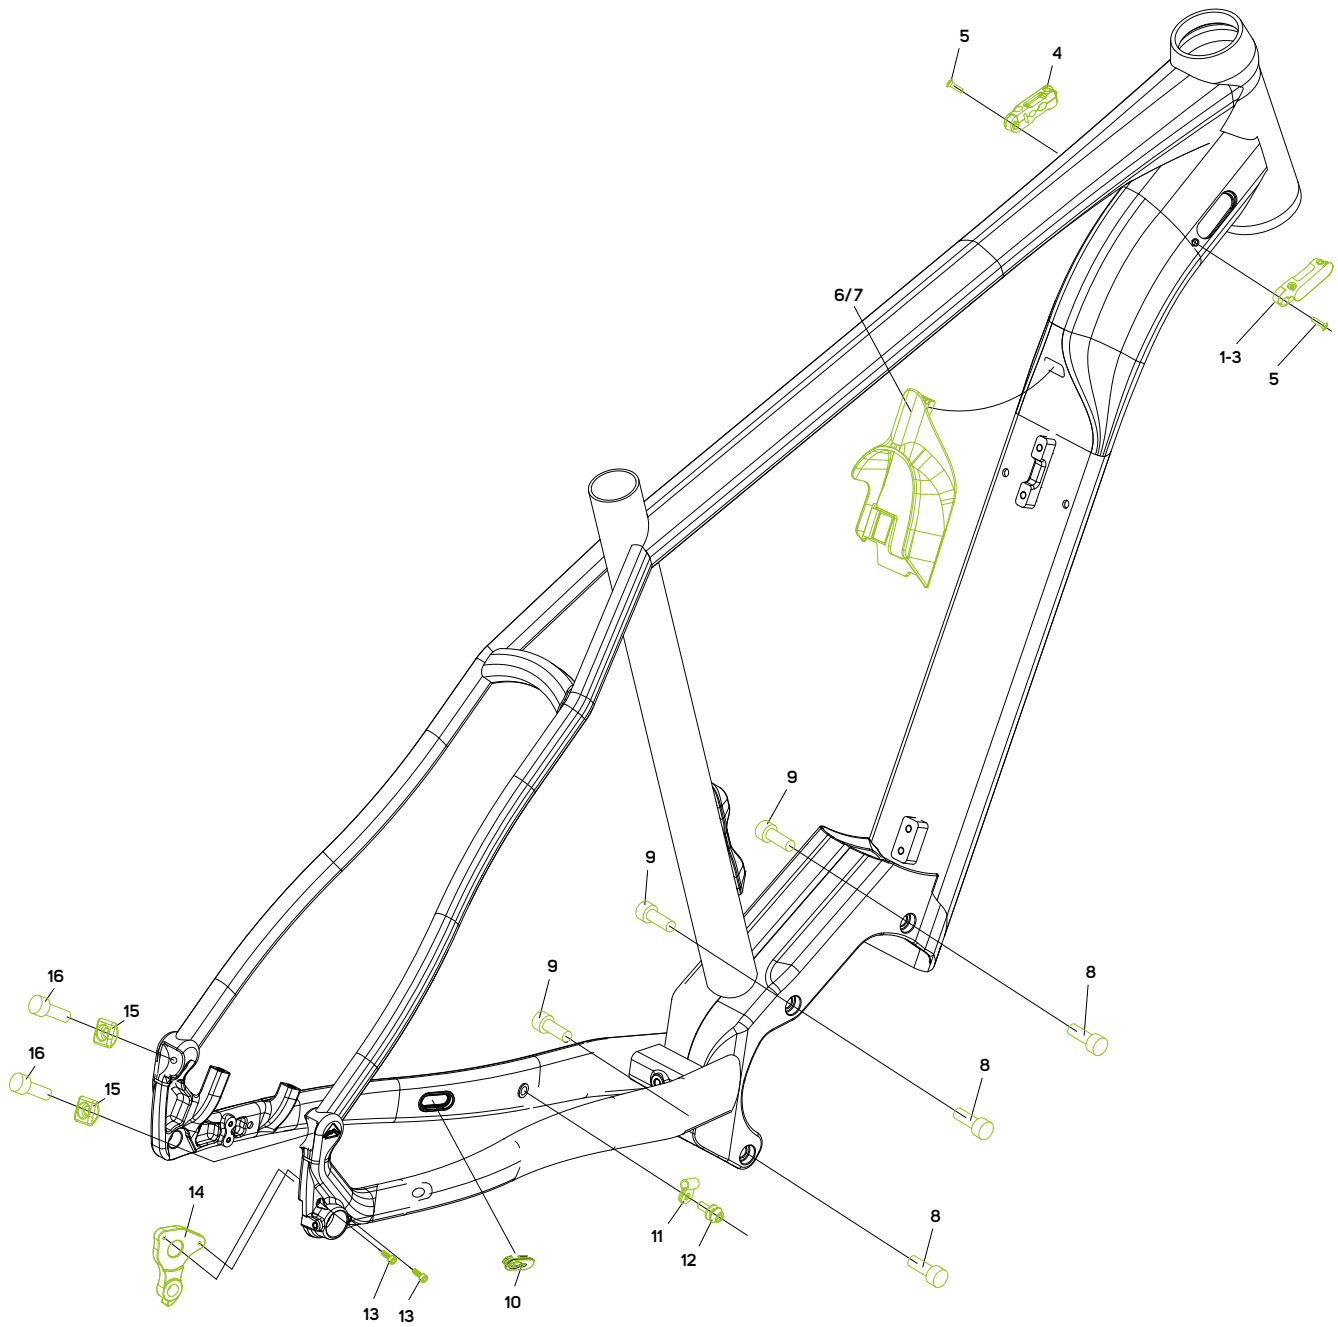

FRAME SPARE PARTS
eSPRESSO LITE

from MY2019
Updated table

No.	Item No.	Item	Detail information	Pieces	Torque Nm
1-4		CABLE GUIDE	SMART ENTRY		
5	A2300000213	SCREW	M3x0.5 L13.5mm	2	2-4
6	A2151000025	COVER	for battery; sizes S / M / L / XL	1	
7	A2151000026	COVER	for battery; sizes XS	1	
8	A2300000468	SCREW	M8x1.25 L18.5mm	3	11-12
9	A2300000469	SCREW	M8x1.25 L23mm	3	11-12
10	A2258000099	CABLE PLUG	for rear brake and speed sensor	1	
11	A2258000012	CABLE GUIDE	for M5 fixation	1	
12	A2298000004	SCREW	M5x0.8 L15mm with washer	1	3-5
13	A2300000129	SCREW	M3x0.5 L10mm	2	2-4
14	A2311000067	RD-HANGER	DH-057	1	
15	A2143000076	COVER	for carrier mount	2	
16	A2298000142	SCREW	M6x1.0 L12mm	2	6-8