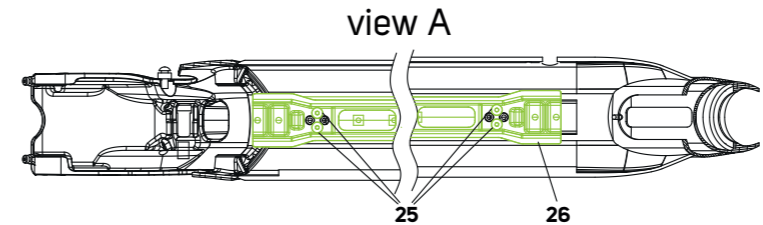

## SUSPENSION HARDWARE – AM0

NO.	ITEM NO.	ITEM	DETAIL INFORMATION	T (Nm)	PCS.	NO.	ITEM NO.	ITEM	DETAIL INFORMATION	T (Nm)	PCS.
1	A230000696	BOLT	M6x1 OD15/17mm L74mm		1	13	A2294000223	WASHER	OD12.1mm ID15.5mm H3mm		2
2	A2221000040	BEARING	172607V-2RS OD26mm ID17mm W7mm		1	14	A2221000035	BEARING	6801V-2RS OD21mm ID12mm W5mm		2
3	A2294000102	WASHER	OD21mm ID17.1mm H3mm		1	15	A2031000094	LINK			1
4	A2294000016	WASHER	OD19mm ID15.1mm H3mm		3	16	A2262000059	WASHER	OD15.5mm ID12.1mm H31mm		1
5	A2221000043	BEARING	3802V-2RS OD24mm ID15mm W7mm		3	17	A2300000743	SCREW	M15x1 L20.5mm	23-25	2
6	A2300000609	SCREW	M10x1 L15mm	15-17	1	18	A2294000225	LOCK RING	for ID24		2
7	A2300000736	BOLT	M6x1 OD10mm L39mm		1	19	A2300000652	BOLT	M6x1 OD10mm L18.8mm		2
8	A2298000113	SCREW	M6x1 L16mm	8-10	2	20	A2294000212	WASHER	OD14mm ID10.1mm H3.1mm		4
9	A2294000196	WASHER	for M6 sunkenhead screw OD16mm		4	21	A2294000211	LOCK RING	for ID22		2
10	A2300000693	BOLT	M6x1 OD12mm L62mm		1	22	A2221000060	BEARING	6900V-2RS OD22mm ID10mm W6mm		2
11	A2300000737	SCREW	M8x1 L49mm	18-20	1	23	A2292000141	WASHER	OD13mm ID9mm H1mm		1
12	A2294000224	LOCK RING	for ID21		1						