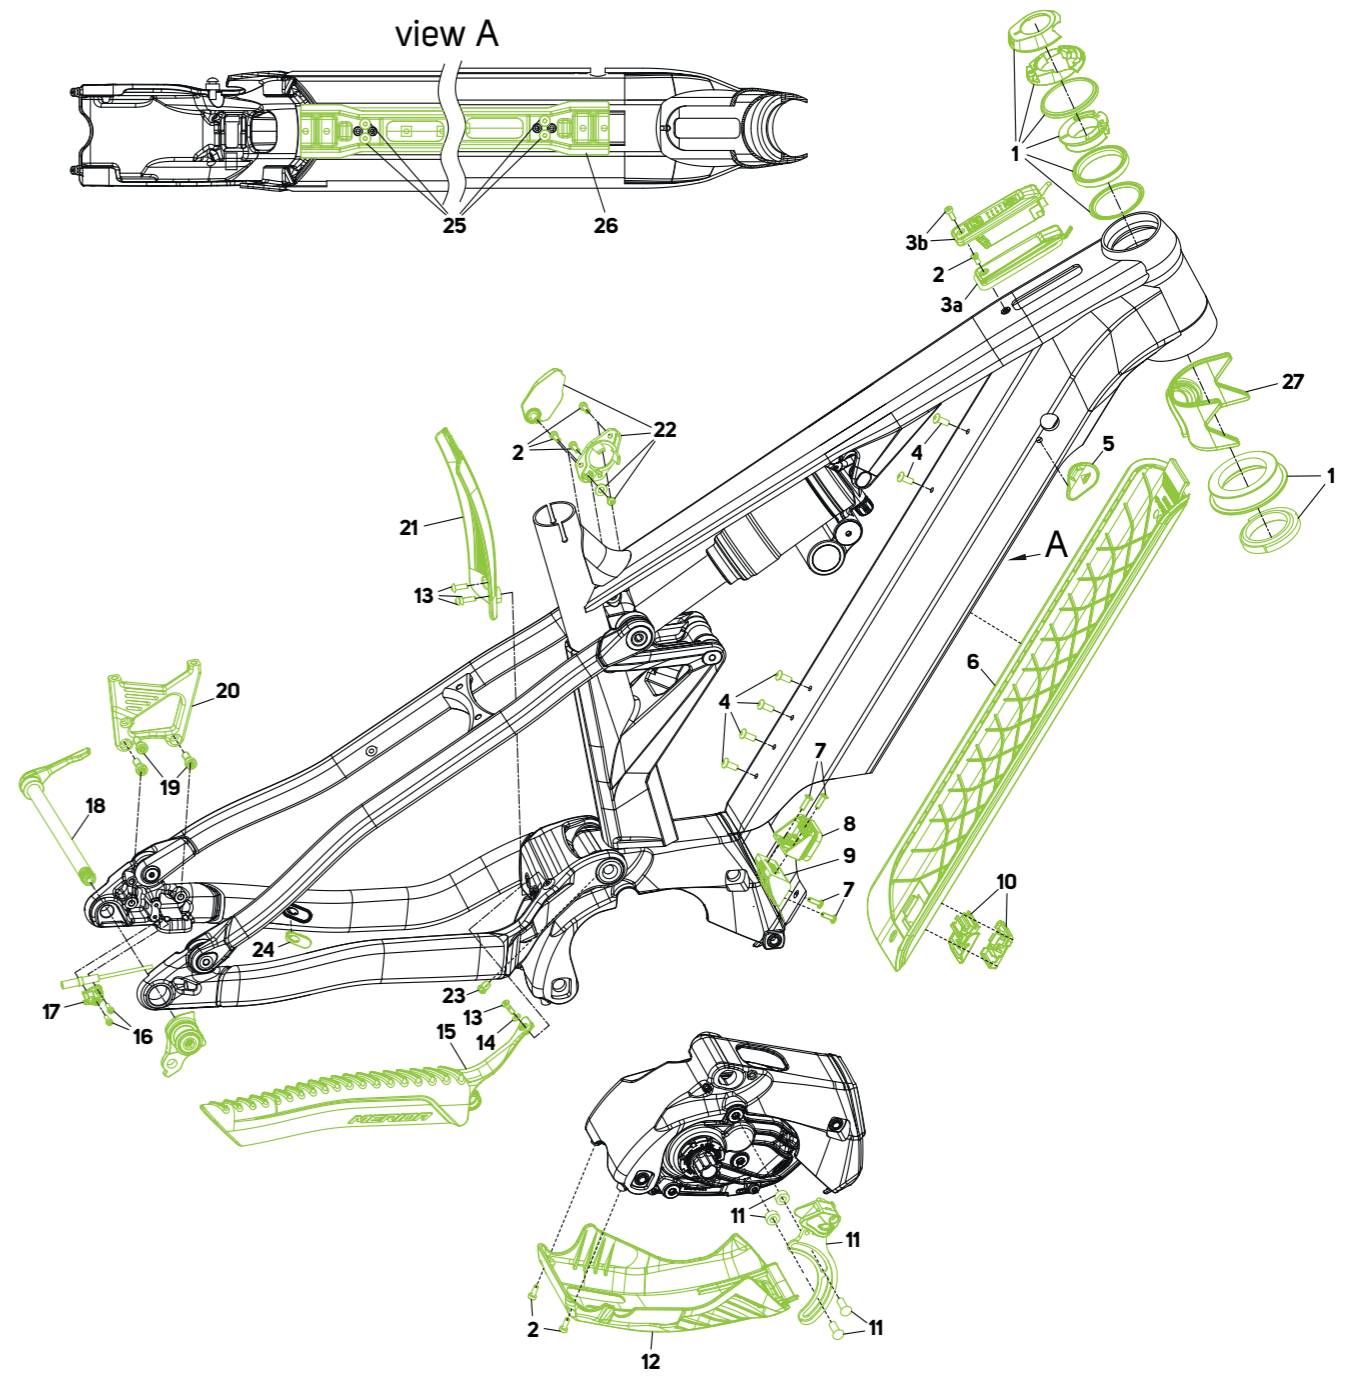

## SUSPENSION HARDWARE – AM0

NO.	ITEM NO.	ITEM	DETAIL INFORMATION	T (Nm)	PCS.	NO.	ITEM NO.	ITEM	DETAIL INFORMATION	T (Nm)	PCS.
1	A230000696	BOLT	M6x1 OD15/17mm L74mm		1	13	A2294000223	WASHER	OD12.1mm ID15.5mm H3mm		2
2	A2221000040	BEARING	172607V-2RS OD26mm ID17mm W7mm		1	14	A2221000035	BEARING	6801V-2RS OD21mm ID12mm W5mm		2
3	A2294000102	WASHER	OD21mm ID17.1mm H3mm		1	15	A2031000094	LINK			1
4	A2294000016	WASHER	OD19mm ID15.1mm H3mm		3	16	A2262000059	WASHER	OD15.5mm ID12.1mm H31mm		1
5	A2221000043	BEARING	3802V-2RS OD24mm ID15mm W7mm		3	17	A2300000743	SCREW	M15x1 L20.5mm	23-25	2
6	A2300000609	SCREW	M10x1 L15mm	15-17	1	18	A2294000225	LOCK RING	for ID24		2
7	A2300000736	BOLT	M6x1 OD10mm L39mm		1	19	A2300000652	BOLT	M6x1 OD10mm L18.8mm		2
8	A2298000113	SCREW	M6x1 L16mm	8-10	2	20	A2294000212	WASHER	OD14mm ID10.1mm H3.1mm		4
9	A2294000196	WASHER	for M6 sunkenhead screw OD16mm		4	21	A2294000211	LOCK RING	for ID22		2
10	A2300000693	BOLT	M6x1 OD12mm L62mm		1	22	A2221000060	BEARING	6900V-2RS OD22mm ID10mm W6mm		2
11	A2300000737	SCREW	M8x1 L49mm	18-20	1	23	A2292000141	WASHER	OD13mm ID9mm H1mm		1
12	A2294000224	LOCK RING	for ID21		1						