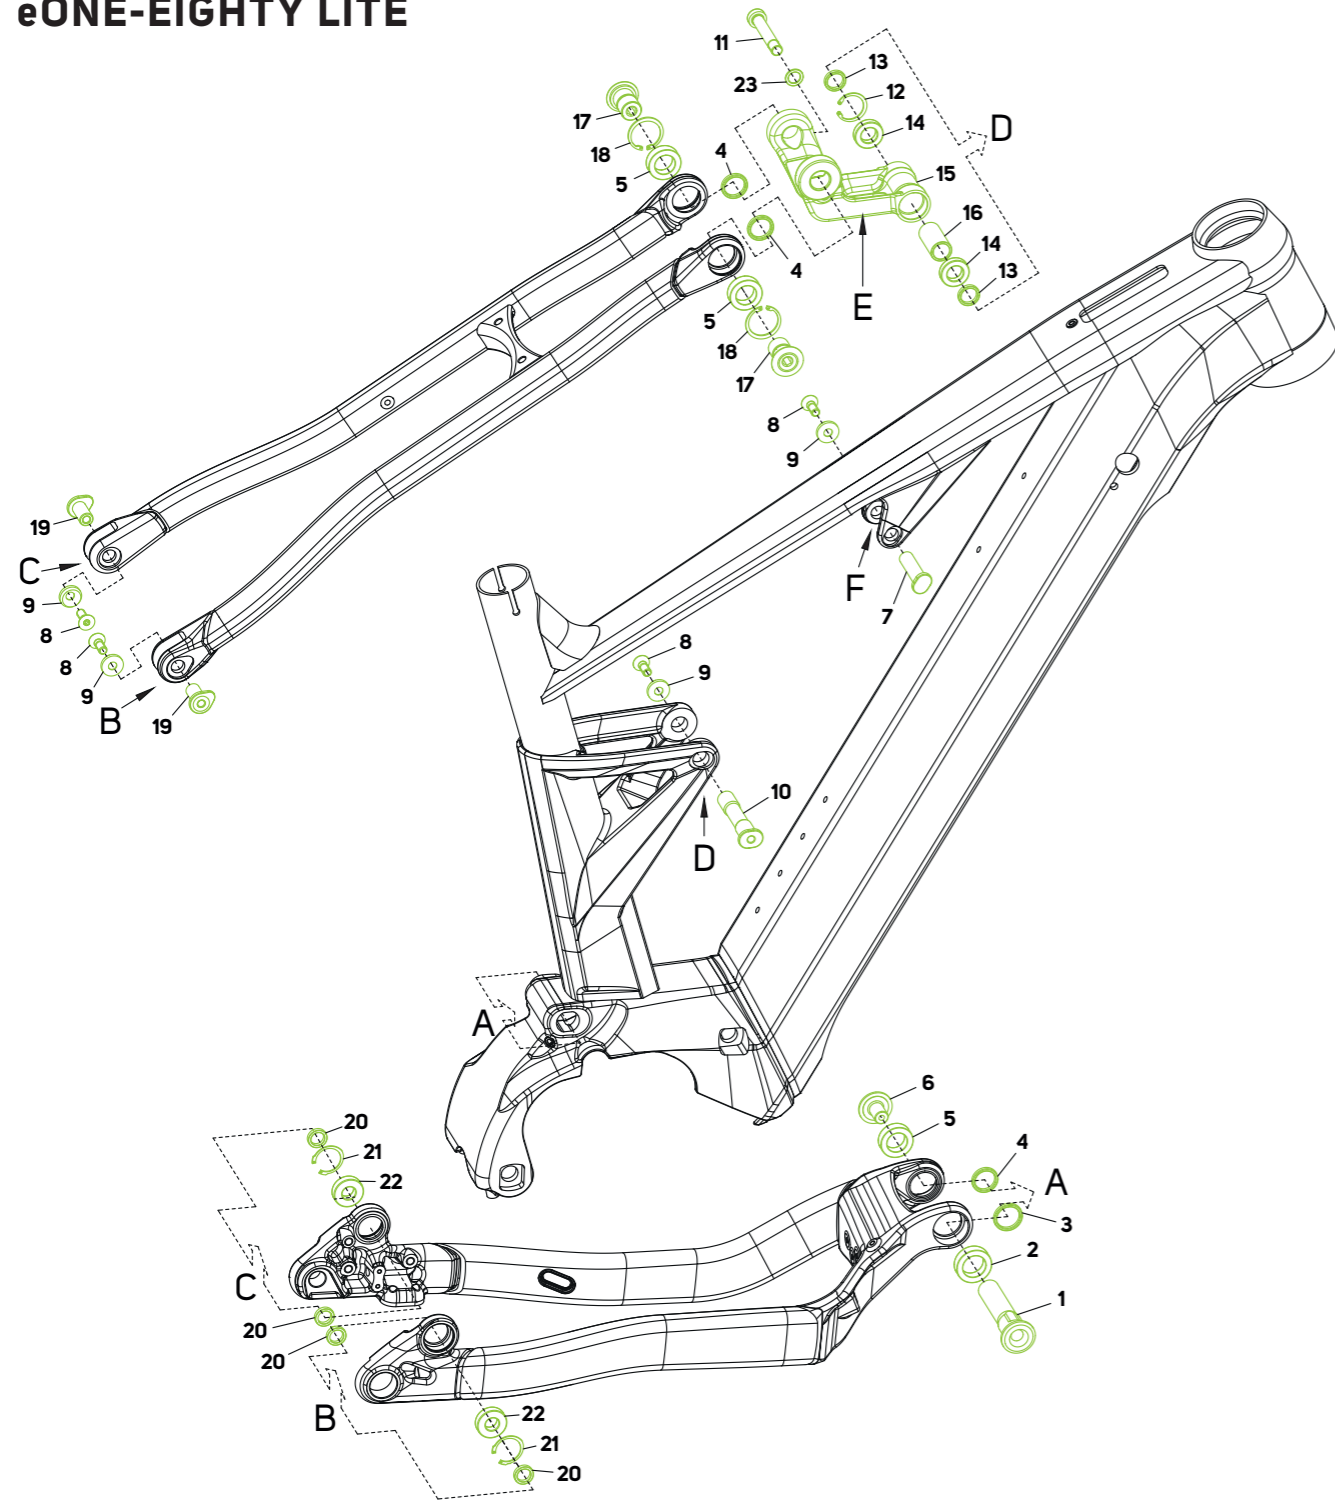

## SUSPENSION HARDWARE – AM0

NO.	ITEM NO.	ITEM	DETAIL INFORMATION	T (Nm)	PCS.	NO.	ITEM NO.	ITEM	DETAIL INFORMATION	T (Nm)	PCS.
1	A230000696	BOLT	M6x1 OD15/17mm L74mm		1	13	A2294000223	WASHER	OD12.1mm ID15.5mm H3mm		2
2	A2221000040	BEARING	172607V-2RS OD26mm ID17mm W7mm		1	14	A2221000035	BEARING	6801V-2RS OD21mm ID12mm W5mm		2
3	A2294000102	WASHER	OD21mm ID17.1mm H3mm		1	15	A2031000094	LINK			1
4	A2294000016	WASHER	OD19mm ID15.1mm H3mm		3	16	A2262000059	WASHER	OD15.5mm ID12.1mm H31mm		1
5	A2221000043	BEARING	3802V-2RS OD24mm ID15mm W7mm		3	17	A2300000743	SCREW	M15x1 L20.5mm	23-25	2
6	A2300000609	SCREW	M10x1 L15mm	15-17	1	18	A2294000225	LOCK RING	for ID24		2
7	A2300000736	BOLT	M6x1 OD10mm L39mm		1	19	A2300000652	BOLT	M6x1 OD10mm L18.8mm		2
8	A2298000113	SCREW	M6x1 L16mm	8-10	2	20	A2294000212	WASHER	OD14mm ID10.1mm H3.1mm		4
9	A2294000196	WASHER	for M6 sunkenhead screw OD16mm		4	21	A2294000211	LOCK RING	for ID22		2
10	A2300000693	BOLT	M6x1 OD12mm L62mm		1	22	A2221000060	BEARING	6900V-2RS OD22mm ID10mm W6mm		2
11	A2300000737	SCREW	M8x1 L49mm	18-20	1	23	A2292000141	WASHER	OD13mm ID9mm H1mm		1
12	A2294000224	LOCK RING	for ID21		1						