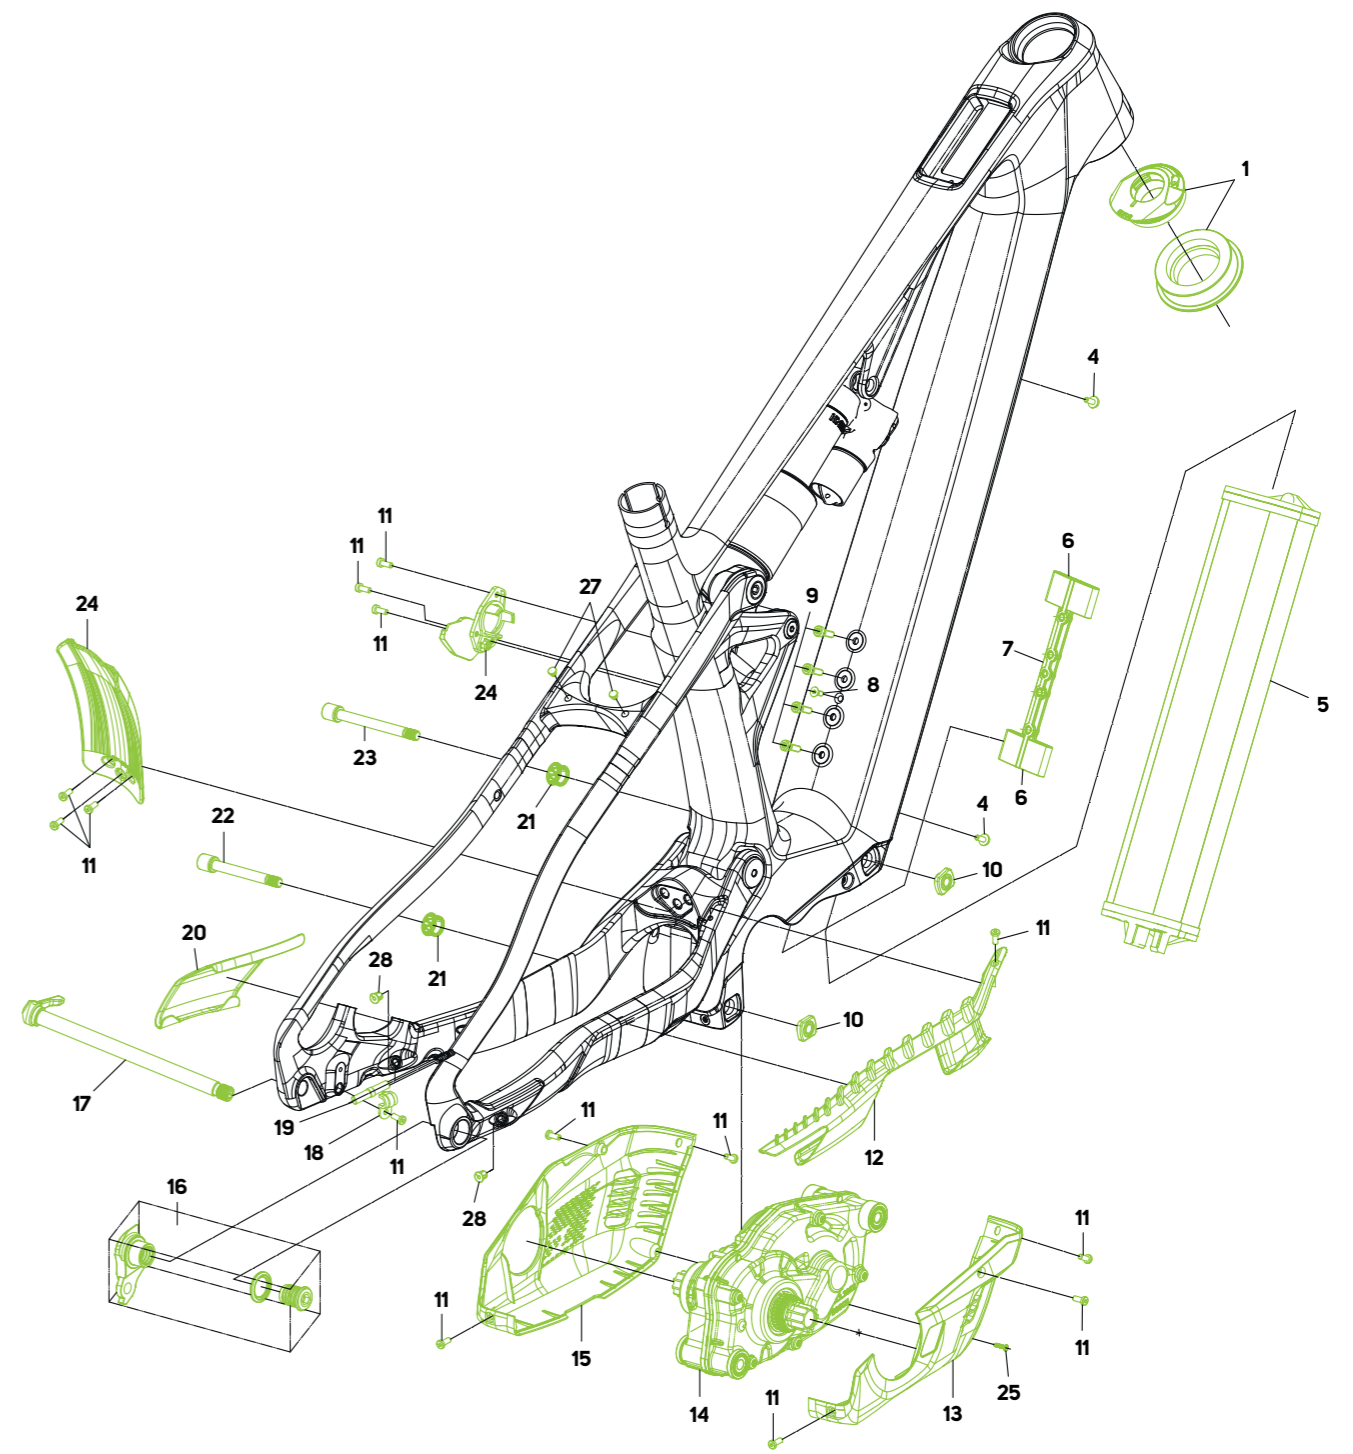

## SUSPENSION HARDWARE – AMO

NO.	ITEM NO.	ITEM	DETAIL INFORMATION	T (Nm)	PCS.	NO.	ITEM NO.	ITEM	DETAIL INFORMATION	T (Nm)	PCS.
1	A230000729	BOLT	M6x1 OD15/17mm L69mm		1	11	A230000737	SCREW	M8x1 L49mm	18-20	1
2	A2221000040	BEARING	172607V-2RS OD26mm ID17mm W7mm		1	12	A2294000224	LOCK RING	for ID21		1
3	A2294000102	WASHER	OD21mm ID17.1mm H3mm		1	13	A2294000223	WASHER	OD12.1mm ID15.5mm H3mm		2
4	A2294000016	WASHER	OD19mm ID15.1mm H3mm		3	14	A2221000035	BEARING	6801V-2RS OD21mm ID12mm W5mm		2
5	A2221000043	BEARING	3802V-2RS OD24mm ID15mm W7mm		3	15	A2031000097	LINK			1
6	A230000609	SCREW	M10x1 L15mm	15-17	1	16	A2262000059	WASHER	OD15.5mm ID12.1mm H31mm		1
7	A230000736	BOLT	M6x1 OD10mm L39mm		1	17	A230000743	SCREW	M15x1 L20.5mm	23-25	2
8	A2298000113	SCREW	M6x1 L16mm	8-10	2	18	A2294000225	LOCK RING	for ID24		2
9	A2294000196	WASHER	for M6 sunkenhead screw OD16mm		4	19	A2302000109	NUT	M15x1 flipchip		2
10	A230000693	BOLT	M6x1 OD12mm L62mm		1	20	A2292000141	WASHER	OD13mm ID9mm H1mm		1