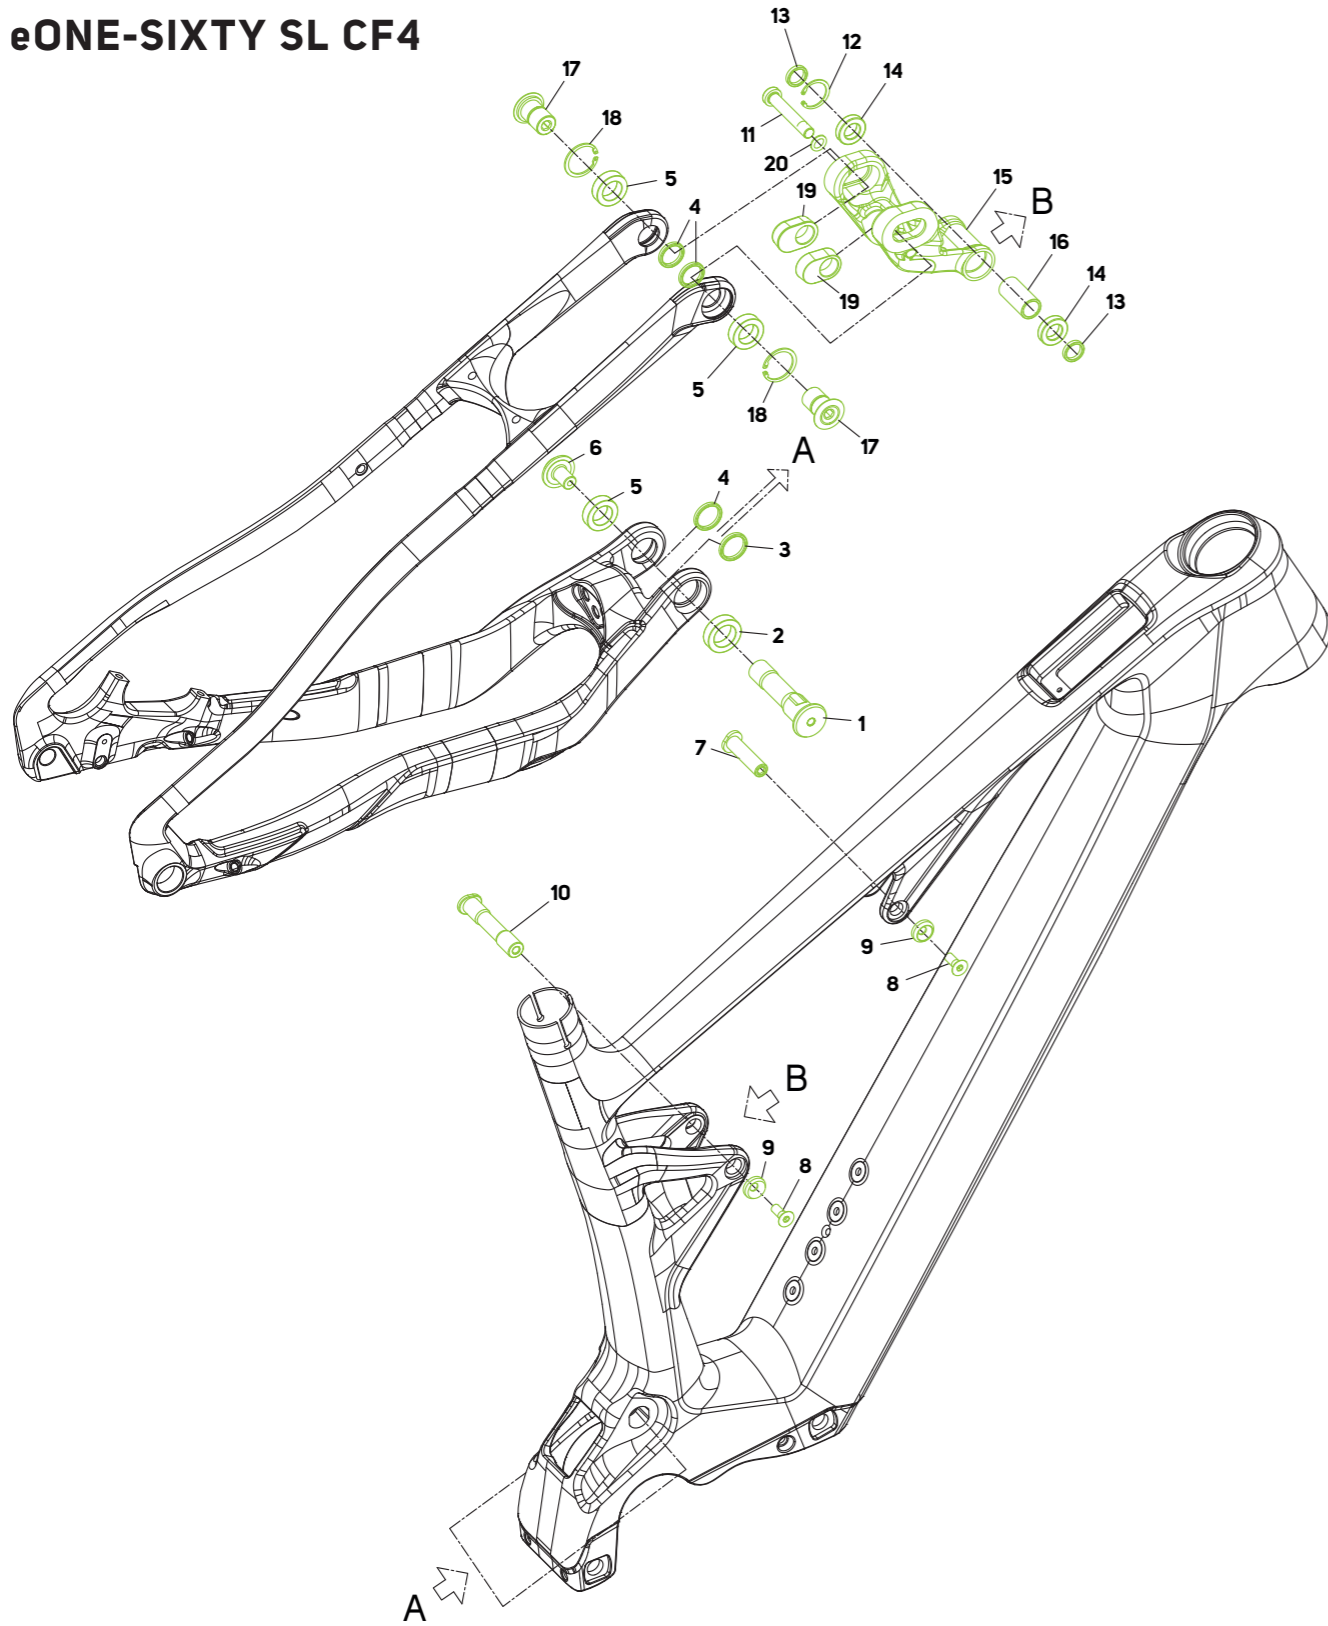

eONE-SIXTY SL CF4

SUSPENSION HARDWARE – AMO

NO.	ITEM NO.	ITEM	DETAIL INFORMATION	T (Nm)	PCS.	NO.	ITEM NO.	ITEM	DETAIL INFORMATION	T (Nm)	PCS.
1	A230000729	BOLT	M6x1 OD15/17mm L69mm		1	11	A230000737	SCREW	M8x1 L49mm	18-20	1
2	A2221000040	BEARING	172607V-2RS OD26mm ID17mm W7mm		1	12	A2294000224	LOCK RING	for ID21		1
3	A2294000102	WASHER	OD21mm ID17.1mm H3mm		1	13	A2294000223	WASHER	OD12.1mm ID15.5mm H3mm		2
4	A2294000016	WASHER	OD19mm ID15.1mm H3mm		3	14	A2221000035	BEARING	6801V-2RS OD21mm ID12mm W5mm		2
5	A2221000043	BEARING	3802V-2RS OD24mm ID15mm W7mm		3	15	A2031000097	LINK			1
6	A230000609	SCREW	M10x1 L15mm	15-17	1	16	A2262000059	WASHER	OD15.5mm ID12.1mm H31mm		1
7	A230000736	BOLT	M6x1 OD10mm L39mm		1	17	A230000743	SCREW	M15x1 L20.5mm	23-25	2
8	A2298000113	SCREW	M6x1 L16mm	8-10	2	18	A2294000225	LOCK RING	for ID24		2
9	A2294000196	WASHER	for M6 sunkenhead screw OD16mm		4	19	A2302000109	NUT	M15x1 flipchip		2
10	A230000693	BOLT	M6x1 OD12mm L62mm		1	20	A2292000141	WASHER	OD13mm ID9mm H1mm		1