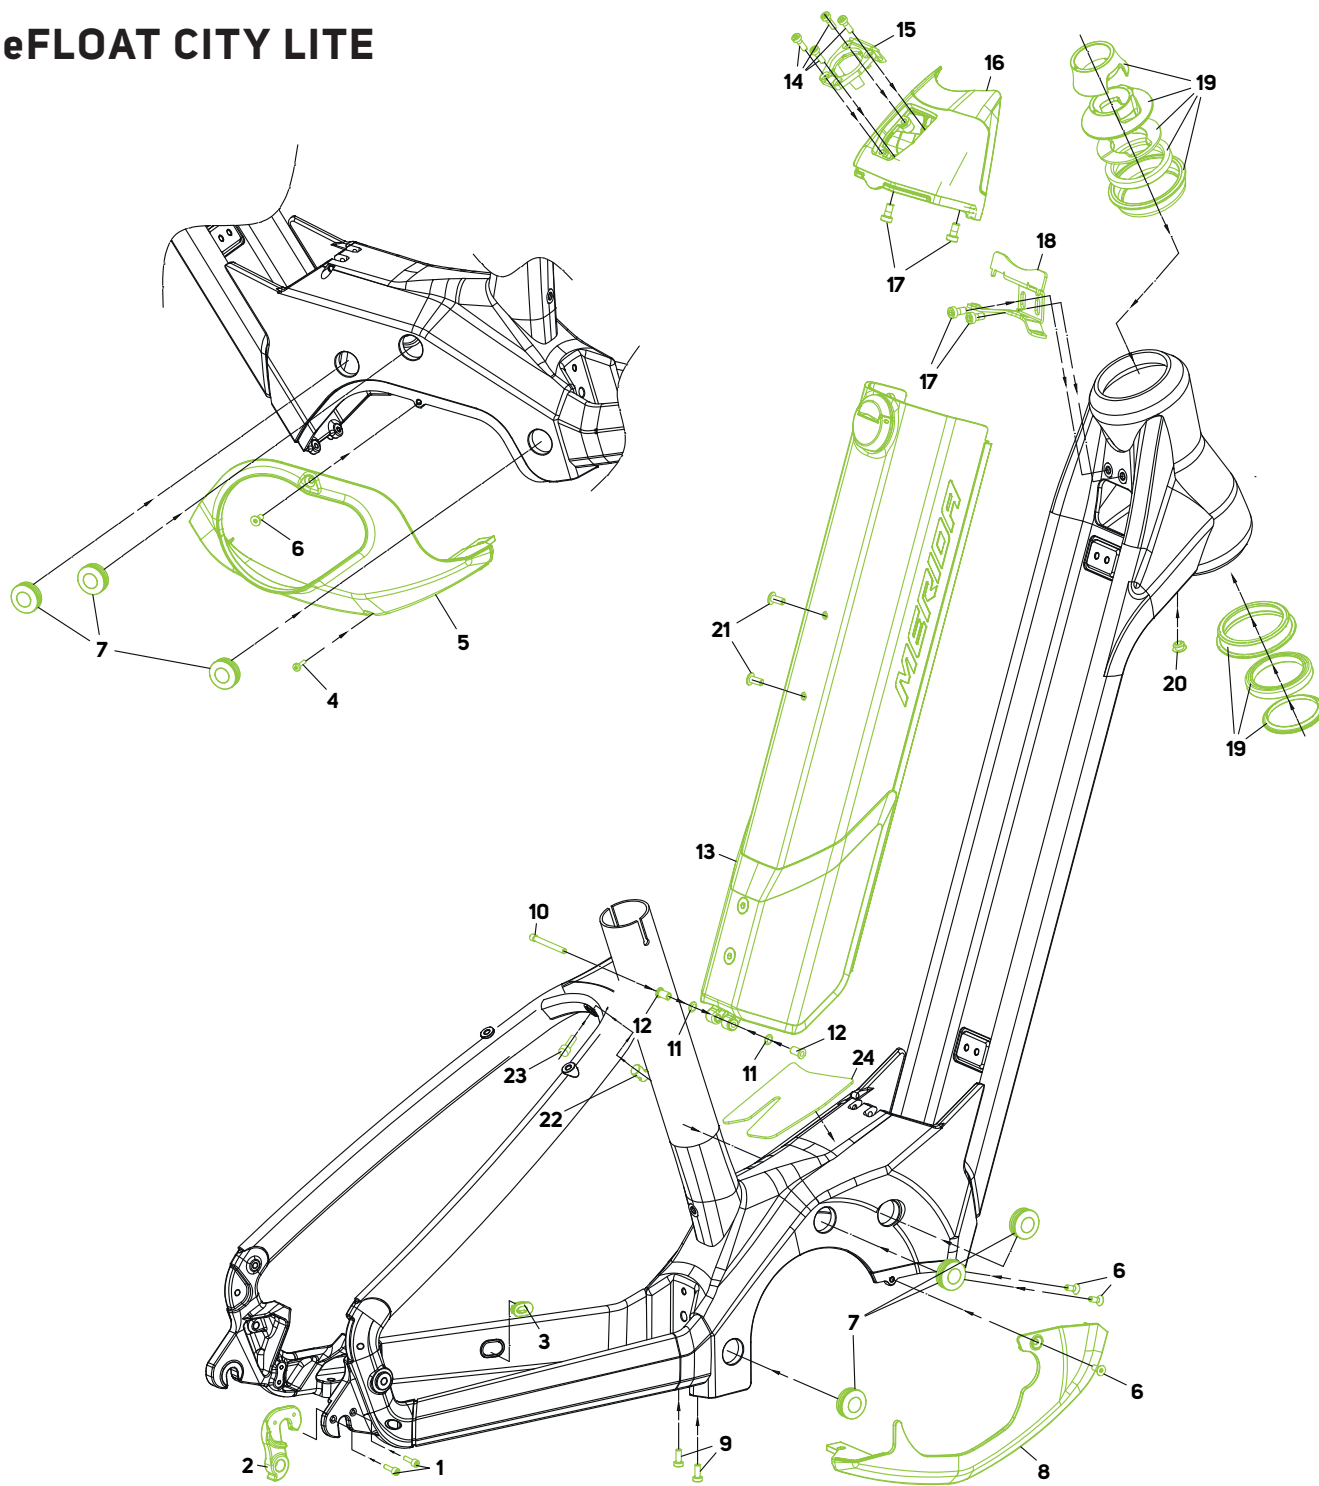

eFLOAT CITY LITE

NO.	ITEM NO.	ITEM	DETAIL INFORMATION	T (Nm)	PCS.
1	A230000004	SCREW	M3x0.5 L6mm	2-4	2
2	A231100072	RD-HANGER	DH-013F		1
3	A225800079	CABLE PLUG	for rear brake		1
4	A2298000278	SCREW	3x16mm screw for plastic parts	2-4	2
5	A2263000019	COVER	for drive unit ; left side		1
6	A2300000173	SCREW	M4x0.7 L10mm	3-5	4
7	A2143000167	BLIND PLUG	for motorbracket screw holes		6
8	A2263000018	COVER	for drive unit ; right side		1
9	A2298000160	SCREW	M4x0.7 L10mm	3-5	7
10	A2300000530	BOLT	M5x0.8 L39.5mm	4-6	1
11	A2160000012	O-RING	OD6mm ID4mm		2
12	A2221000048	BUSHING	for battery cover		2
13	A2263000017	COVER	for battery; frame size XL		1
13	A2263000016	COVER	for battery; frame size L		1
13	A2263000015	COVER	for battery; frame size M		1
13	A2263000014	COVER	for battery; frame size S		1
13	A2263000013	COVER	for battery; frame size XS		1

NO.	ITEM NO.	ITEM	DETAIL INFORMATION	T (Nm)	PCS.
14	A2300000232	SCREW	3x12mm plastic screw		4
15	A2263000021	MOUNT	for charging port		1
16	A2263000038	COVER	for lock and battery		1
17	A2298000119	SCREW	M5x0.8 L10mm	3-5	4
18	A2136000122	MOUNT	for charging port cover		1
19	A2191000228	HEAD SET	MERIDA/VP-8253 (MH-P16/MH-P16) for 1,5" Tapered fork		1
19	A2191000224	HEAD SET	MERIDA/VP-8254 (MH-P16/MH-P16) for 1 1/8" Tapered fork		1
20	A2143000083	CABLE PLUG	for front light cable		1
21	A2298000311	SCREW	M5x0.8 L12mm	3-5	2
22	A2300000204	NUT	for fender; M6		1
23	A2300000520	SCREW	A2063000002	10-12	1
24	A2363000406	PROTECTOR	for step through area		1