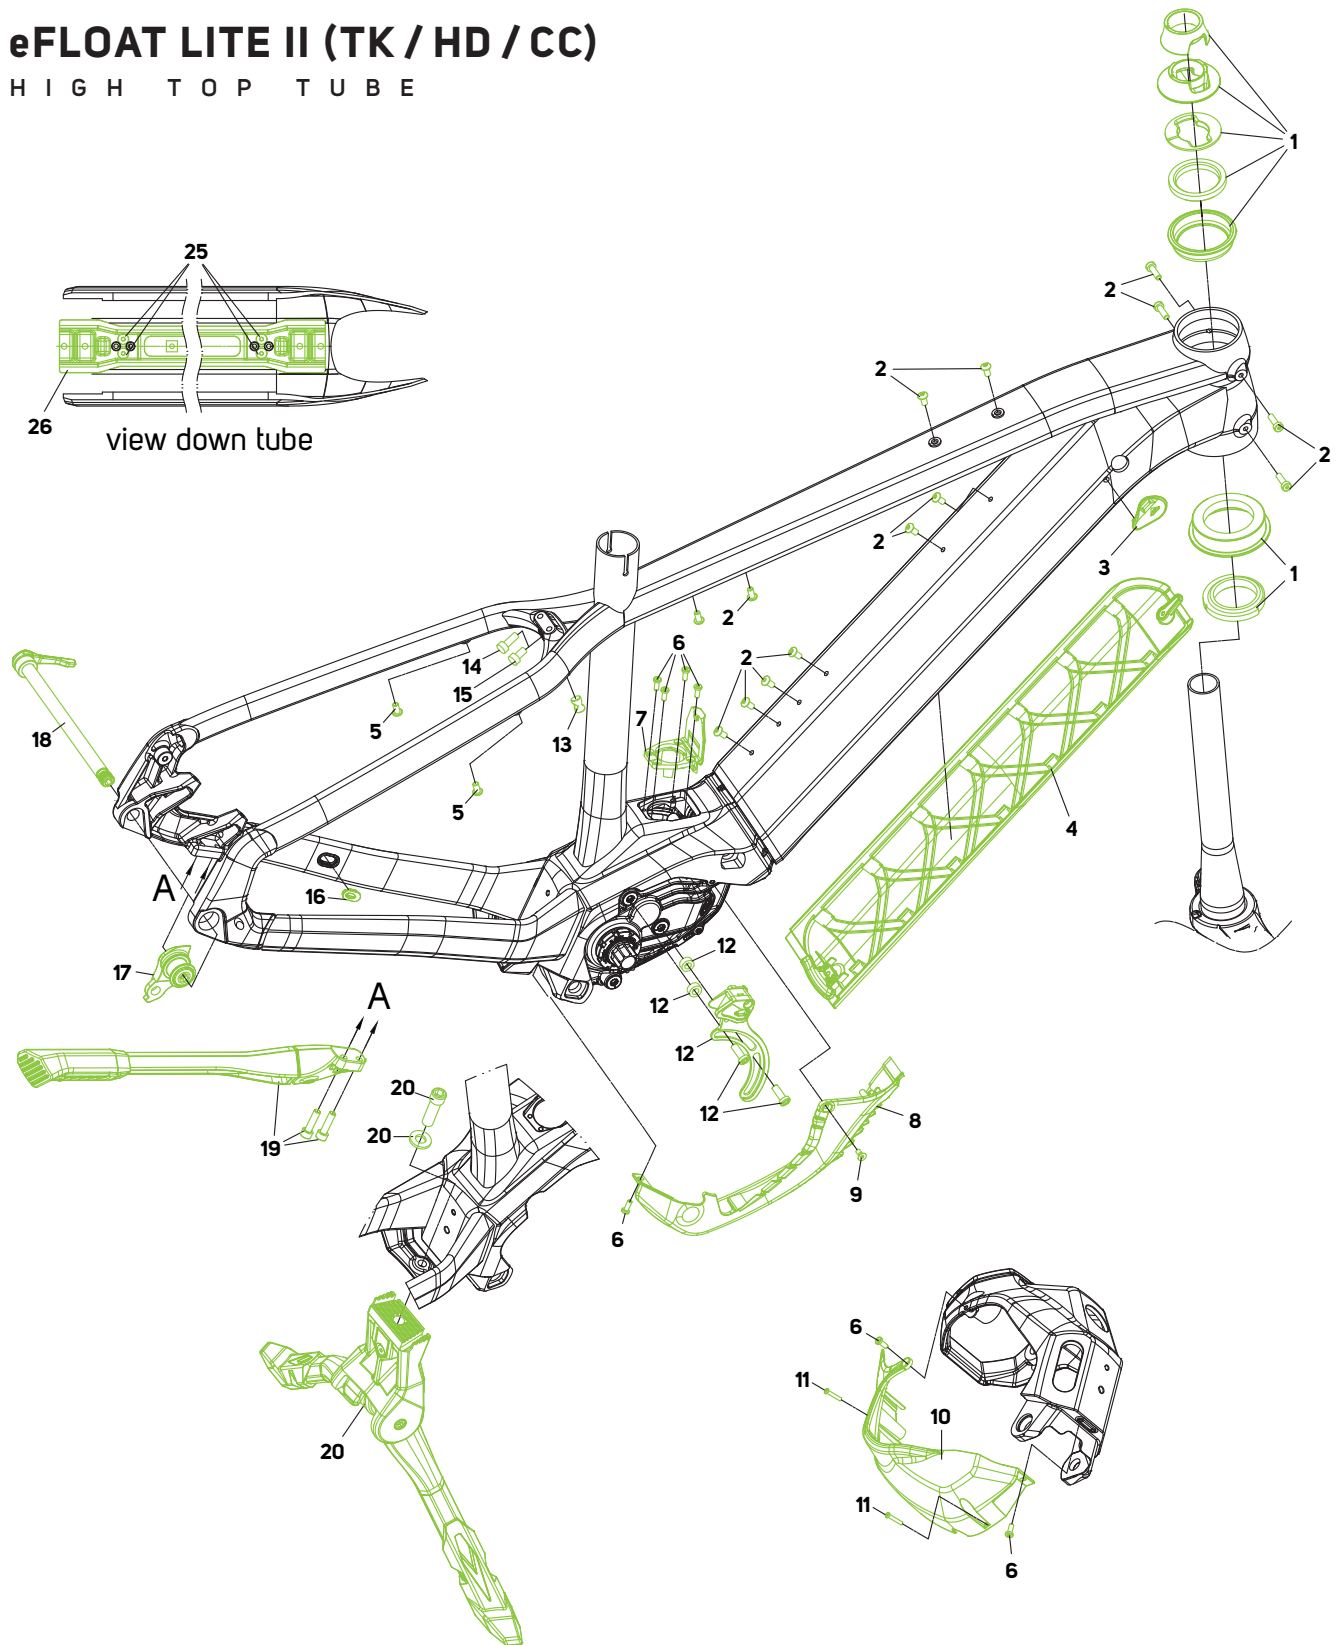

eFLOAT LITE II (TK / HD / CC)

HIGH TOP TUBE

NO.	ITEM NO.	ITEM	DETAIL INFORMATION	T (Nm)	PCS.	NO.	ITEM NO.	ITEM	DETAIL INFORMATION	T (Nm)	PCS.
1	A2191000255	HEAD SET	Acros AZA-772		1	12	A2232000064	CHAIN GUIDE	for Bosch with 55mm chainline		1
2	A2298000144	SCREW	M5x0.8 L10mm	3-5	10	13	A2300000204	NUT	for fender; M6		1
3	A2143000129	COVER	for lock opening		1	14	A2300000521	SCREW	M6x1 L25mm (TK, HD model)	10-12	1
4	A2263000074	COVER	for battery		1	15	A2300000520	SCREW	A2063000002	10-12	1
5	A2298000071	SCREW	M5x0.8 L15mm	3-5	2	16	A2258000117	CABLE PLUG	for rear brake		1
6	A2298000160	SCREW	M4x0.7 L10mm	3-5	7	17	A2311000149	RD-HANGER	UDH		1
7	A2263000021	MOUNT	for charging port		1	18	A2002000135	THRU AXLE	EXPERT TR; L=178.5mm M12x1 TL=13.5mm		1
8	A2263000073	PROTECTOR	for motor right side		1	19	A2184000060	KICKSTAND	for rear mount	10-12	1
9	A2300000256	SCREW	M4x0.7 L10mm	3-5	1	20	A2184000095	KICKSTAND	for center mount	15-17	1
10	A2263000072	PROTECTOR	for motor left side		1	25	A2298000178	SCREW	M5x0.8 L8mm	6-8	4
11	A2298000278	SCREW	3x16mm screw for plastic parts	2-4	2	26	A9085000045	MOUNT	Bosch PT600/800 battery rail		1