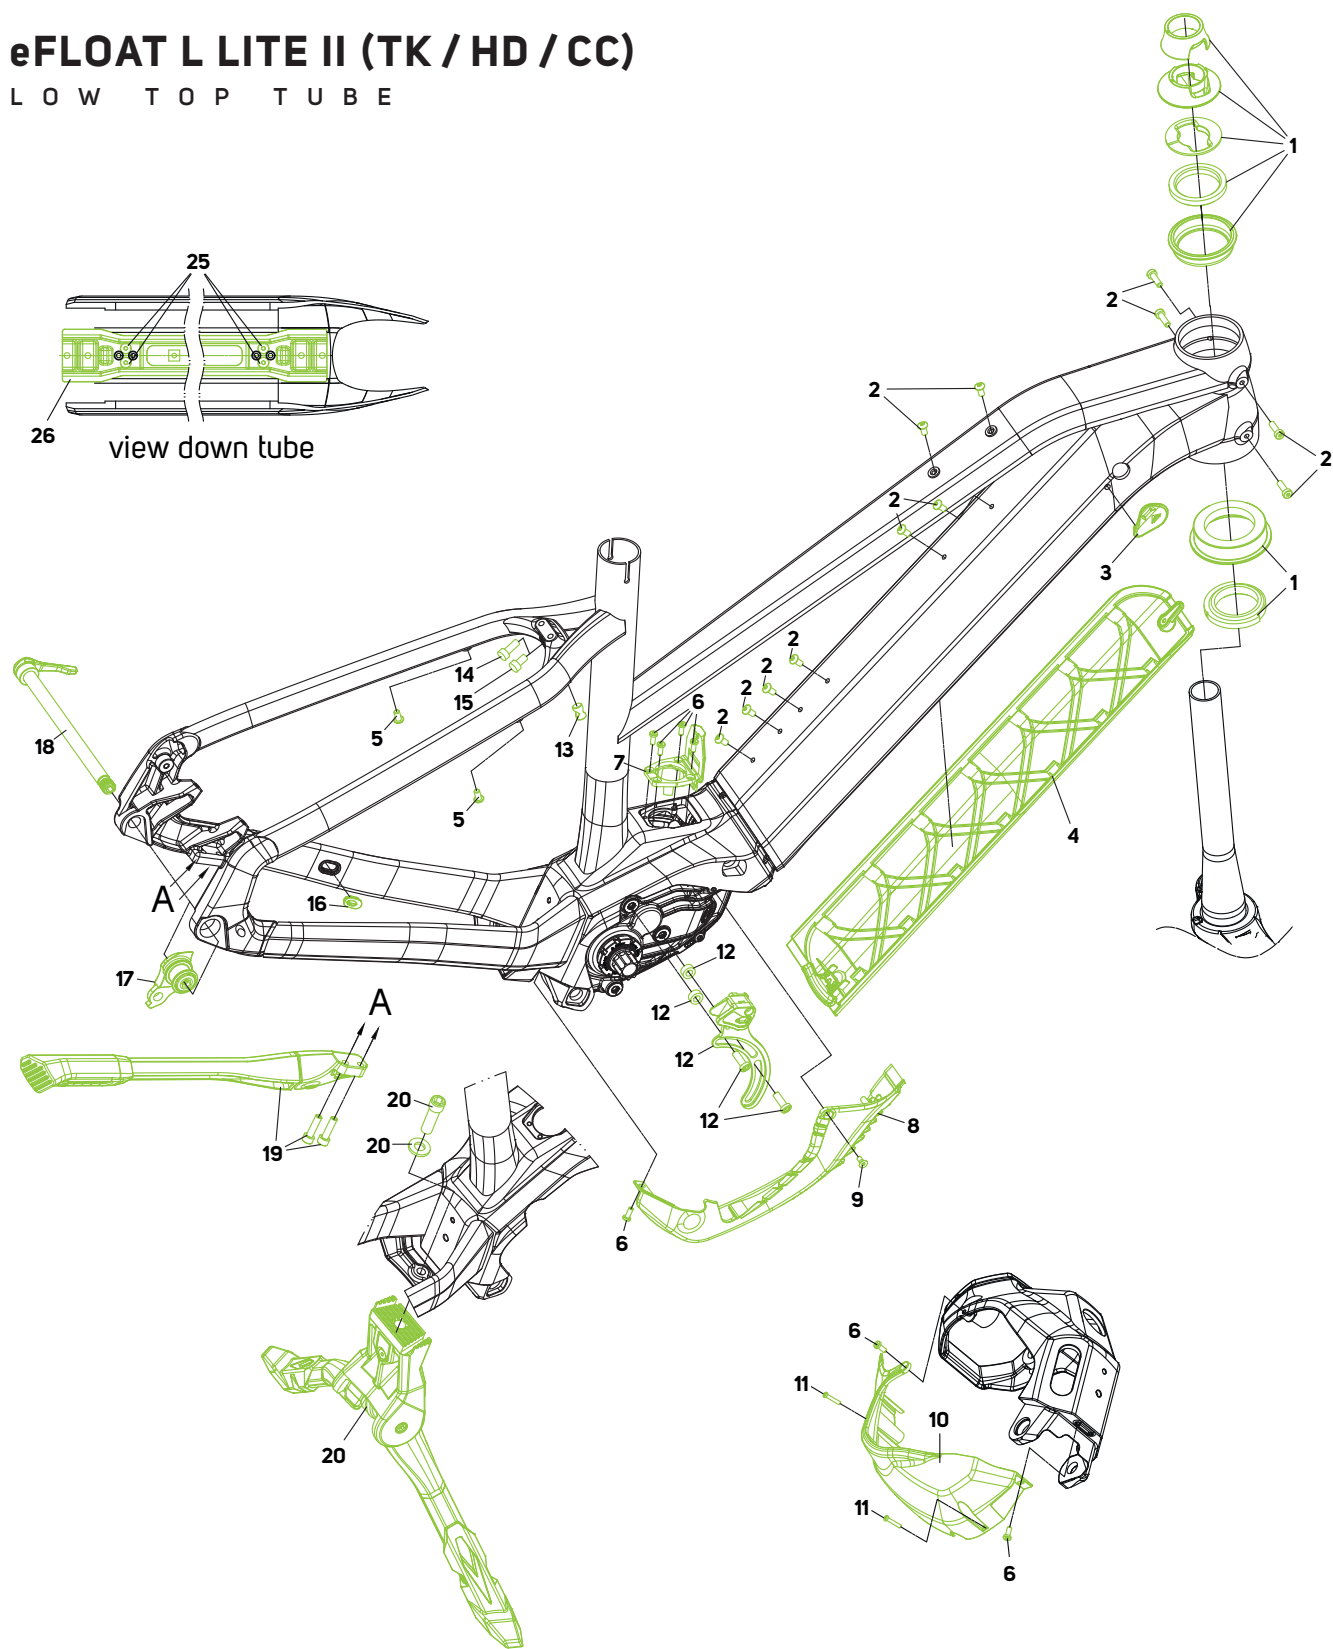

eFLOAT L LITE II (TK / HD / CC)

LOW TOP TUBE

NO.	ITEM NO.	ITEM	DETAIL INFORMATION	T (Nm)	PCS.	NO.	ITEM NO.	ITEM	DETAIL INFORMATION	T (Nm)	PCS.
1	A2191000255	HEAD SET	Acros AZA-772		1	12	A2232000064	CHAIN GUIDE	for Bosch with 55mm chainline		1
2	A2298000144	SCREW	M5x0.8 L10mm	3-5	10	13	A2300000204	NUT	for fender; M6		1
3	A2143000129	COVER	for lock opening		1	14	A2300000521	SCREW	M6x1 L25mm (TK, HD model)	10-12	1
4	A2263000074	COVER	for battery		1	15	A2300000520	SCREW	A2063000002	10-12	1
5	A2298000071	SCREW	M5x0.8 L15mm	3-5	2	16	A2258000117	CABLE PLUG	for rear brake		1
6	A2298000160	SCREW	M4x0.7 L10mm	3-5	7	17	A2311000149	RD-HANGER	UDH		1
7	A2263000021	MOUNT	for charging port		1	18	A2002000135	THRU AXLE	EXPERT TR; L=178.5mm M12x1 TL=13.5mm		1
8	A2263000073	PROTECTOR	for motor right side		1	19	A2184000060	KICKSTAND	for rear mount	10-12	1
9	A2300000256	SCREW	M4x0.7 L10mm	3-5	1	20	A2184000095	KICKSTAND	for center mount	15-17	1
10	A2263000072	PROTECTOR	for motor left side		1	25	A2298000178	SCREW	M5x0.8 L8mm	6-8	4
11	A2298000278	SCREW	3x16mm screw for plastic parts	2-4	2	26	A9085000045	MOUNT	Bosch PT600/800 battery rail		1